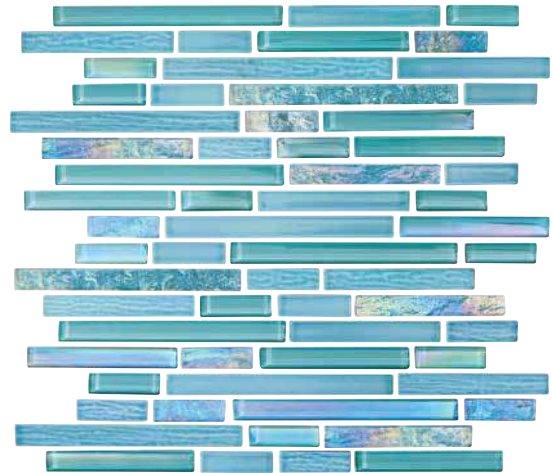

Size: Mosaic Pattern

Mosaic Pattern: 1 sht. = 1.0 sq. ft.

Image enlarged to show detail

**Blue Mosaic**  
STH-BLUE PTRN

**Blue 2\"/>**

**Teal Mosaic**  
STH-TEAL PTRN

**Teal 2\"/>**

Image enlarged to show detail