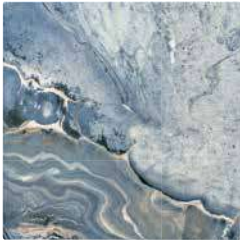

Cobalt 1" x 1"  
NSH-COBALT1X1

Volcanic 1" x 1"  
NSH-VOLCANIC1X1

Cobalt Mosaic Pattern  
NSH-COBALT

Volcanic Mosaic Pattern  
NSH-VOLCANIC

Size: 1" x 1" | 1" x 2" | Mosaic Pattern

1" x 1": 1 sht. = 0.969 sq. ft. | 1" x 2": 1 sht. = 0.969 sq. ft. | Mosaic Pattern: 1 sht. = 0.937 sq. ft.