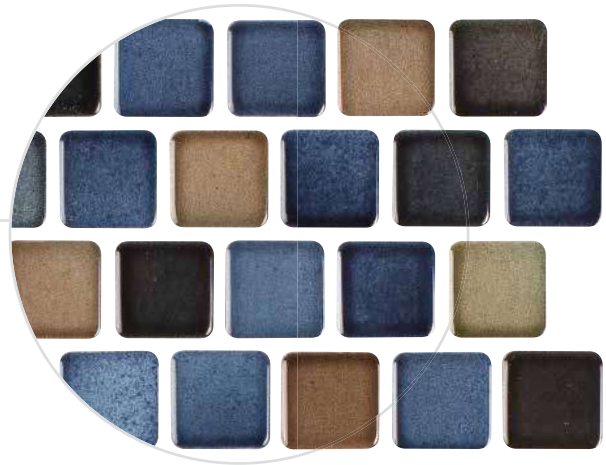

# Traditional | Glossy Porcelain Tile

Ocean Blend  
MIX-OCEAN

Sandy Beach Blend  
MIX-SANDY BEACH

Blue Brown Blend  
MIX-BLUE BAY

Image enlarged to show detail

Size: 1" x 1"

1" x 1": 1 sht. = 1.0 sq. ft.