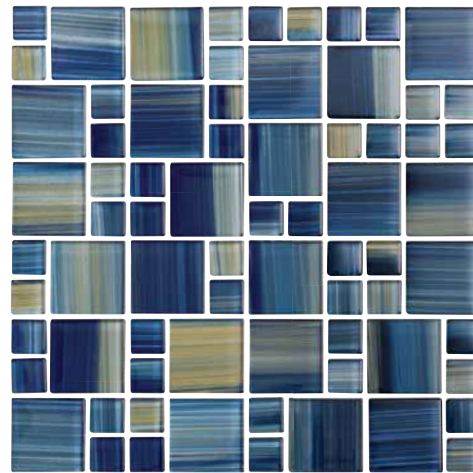

Ocean Blue  
MASEB7

Size: 2" x 4"

2" x 4": 1 sht. = 1.0 sq. ft.

Aqua  
1" x 2"  
ECD-AQUA1X2

Aqua  
Mosaic  
ECD-AQUA

Blue  
1" x 2"  
ECD-BLUE1X2

Blue  
Mosaic  
ECD-BLUE

Marine  
1" x 2"  
ECD-MARINE1X2