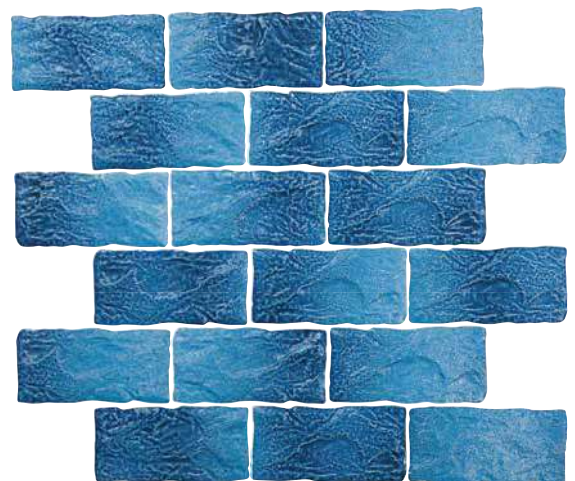

**Dark Blue Glossy**  
TRI-DKBLUE-GL

Size: 1" x 1"

1" x 1": 1 sht. = 1.6554 sq. ft.

Rustic Blue Blend  
9730-5AT

Bright Cobalt Blue Blend  
9575-5AT

Size: 1" x 1"

1" x 1": 1 sht. = 1.0 sq. ft.

Sea Blue  
MASEB2