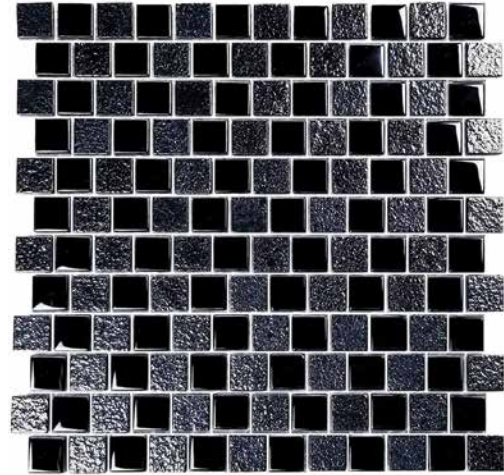

### Note

All four color blends of the Marquise series can also be ordered in full interlocking sheets:

- MRQ-PACIFIC
- MRQ-DAYDREAM
- MRQ-TWILIGHT
- MRQ-SHADOWS

Image enlarged to show detail

Gray  
SS82323K2