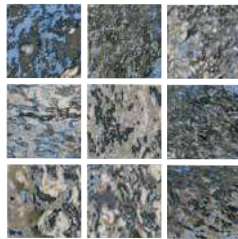

Size: 6" x 6" | Deco | 2" x 2"

6" x 6": 4 pcs. = 1.0 sq. ft. nominal | 2" x 2": 1 sht. = 1.0 sq. ft.

The Sargasso tile is available in 6" x 6" bullnose tile.

**Blue**  
ELONORBLU 6

**Blue 2" x 2"**  
ELONORBLU MOS2