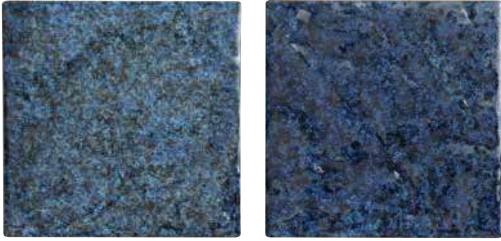

Cobalt  
OCEANS-COBALT

Marine  
OCEANS-MARINE

Size: 6" x 6"

6" x 6": 4 pcs. = 1.0 sq. ft. nominal

The Oceans tile is available in 6" x 6" bullnose and quarter round trim tile.

Bay Blue 1" x 1"  
FIJI-BAY1X1