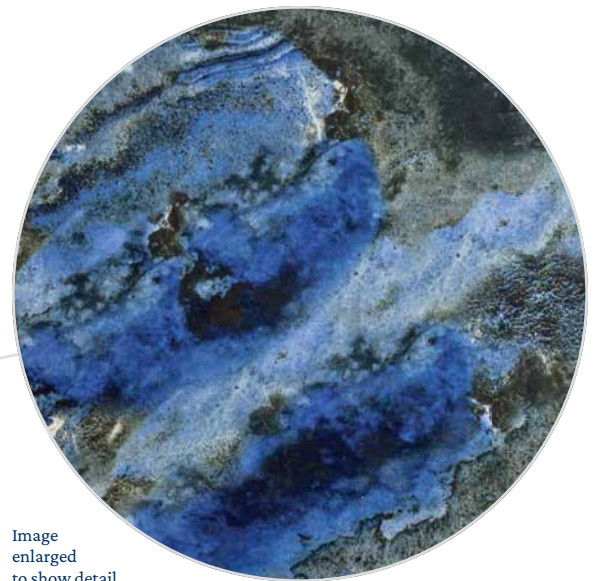

The Boardwalk tile is available in 6" x 6" bullnose tile.

Blue Azurite  
CDR-AZURITE

Moonstone  
CDR-MOON

Blue Agate  
CDR-AGATE

Image enlarged to show detail

Size: 6" x 6"

6" x 6": 4 pcs. = 1.0 sq. ft. nominal