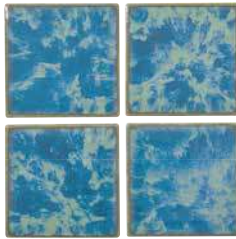

Note

This tile features wide shade variations.

Olive Blue 3" x 3"  
HS331

Olive Blue 1" x 1"  
MK1331

Lake Blue 3" x 3"  
HS344

Lake Blue 1" x 1"  
MK1344

Pacific Blue 3" x 3"  
HS341

Pacific Blue 1" x 1"  
MK1341