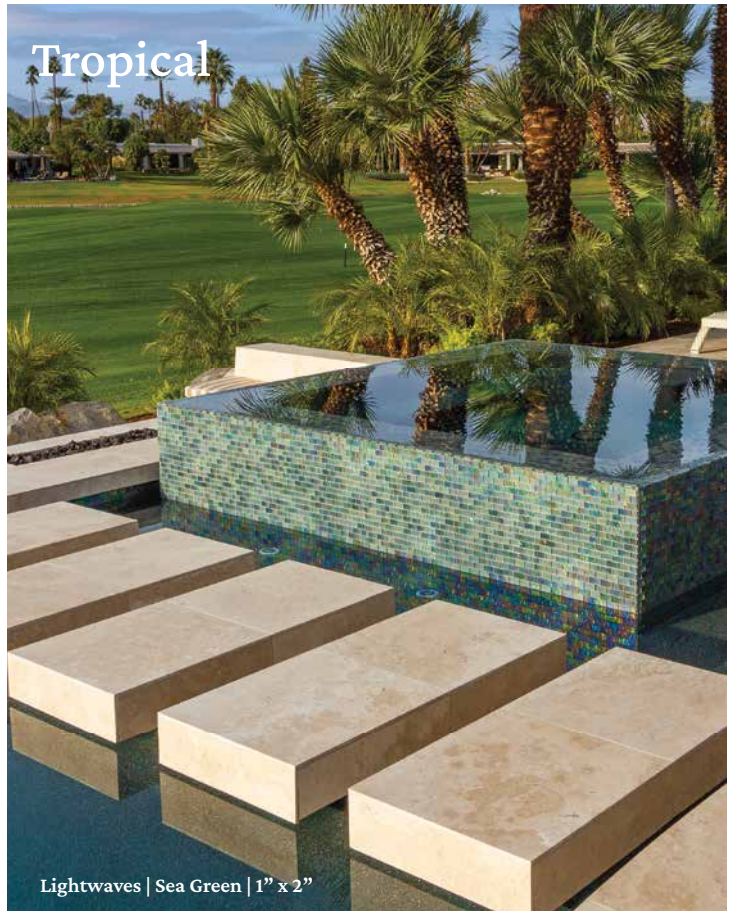

Tropical

Lightwaves | Sea Green | 1" x 2"

Scan this QR code to locate a NPT showroom near you.