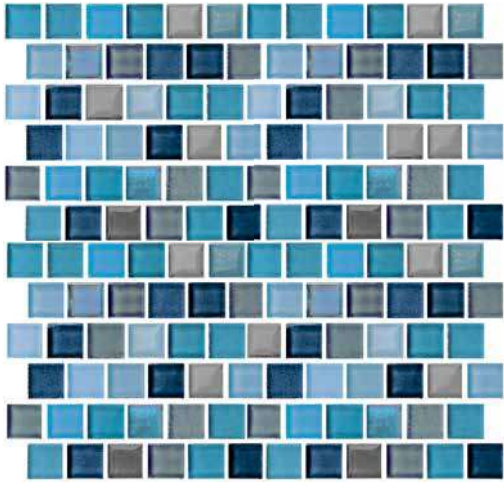

Rustic Blue Blend
9730-5AT