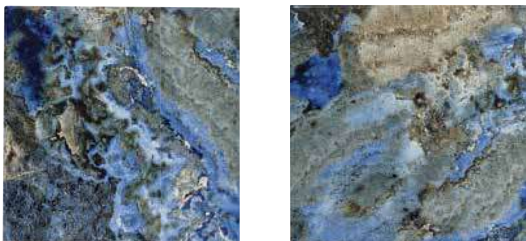

Blue Agate
CDR-AGATE