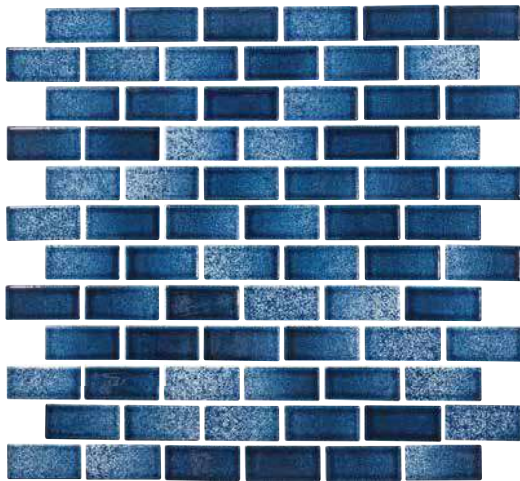

Cobalt  
AZ606

Size: 6" x 6" | Deco

6" x 6": 4 pcs. = 1.0 sq. ft. nominal

The Aztec tile is available in 6" x 6" bullnose tile.

Note

This tile features wide shade variations.

Blue Mix  
MASBBM1

Blue Gray Mix  
MASBBM2