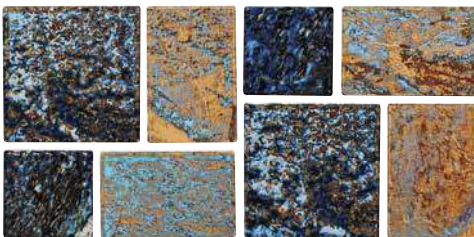

Street Random

Traditional | Stone Look Porcelain Tile

Dark Blue
MASSR150