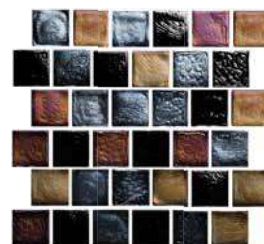

**Size: Mosaic Border | Interlocking**

Mosaic Border: 1 sht. = 0.381 sq. ft.  
Interlocking: 1 sht. = 0.839 sq. ft.

**Note**

Both color blends of the Tetra series can also be ordered in full interlocking sheets:

- TET-AQUA • TET-ONYX

**Pacifica Hex Border**  
OCN-PACIFICA HXB

**Pacifica Mosaic Border**  
OCN-PACIFICA BDR

**Blackies Hex Border**  
OCN-BLACKIES HXB

**Blackies Mosaic Border**  
OCN-BLACKIES BDR

**Mavericks Hex Border**  
OCN-MAVERICKS HXB

**Mavericks Mosaic Border**  
OCN-MAVERICKS BDR

**Pacifica 1" x 1"**  
OCN-PACIFICA

**Blackies 1" x 1"**  
OCN-BLACKIES

**Mavericks 1" x 1"**  
OCN-MAVERICKS

**Note**

All three color blends of the OceanScapes series can also be ordered in full interlocking sheets: