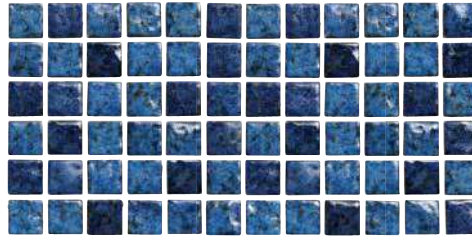

Cobalt  
OCEANS-COBALT

Marine  
OCEANS-MARINE

Size: 6" x 6"

6" x 6": 4 pcs. = 1.0 sq. ft. nominal

The Oceans tile is available in 6" x 6" bullnose and quarter round trim tile.

Bay Blue 1" x 1"  
FIJI-BAY1X1