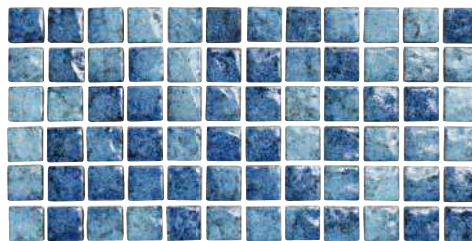

Bay Blue 2" x 2"  
FIJI-BAY2X2

Bay Blue  
FIJI-BAY

Image enlarged to show detail

Sky Blue  
FIJI-SKY

Sky Blue 1" x 1"  
FIJI-SKY1X1

Sky Blue 2" x 2"  
FIJI-SKY2X2

Size: 6" x 6" | 1" x 1" | 2" x 2"

6" x 6": 4 pcs. = 1.0 sq. ft. nominal | 1" x 1": 1 sht. = 1.0 sq. ft. | 2" x 2": 1 sht. = 1.0 sq. ft.