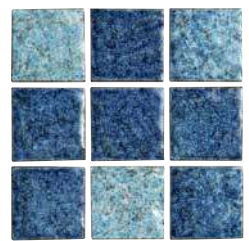

Bay Blue 2" x 2"  
FIJI-BAY2X2

Bay Blue  
FIJI-BAY

Image enlarged to show detail

Sky Blue  
FIJI-SKY

Sky Blue 1" x 1"  
FIJI-SKY1X1

Sky Blue 2" x 2"  
FIJI-SKY2X2

Size: 6" x 6" | 1" x 1" | 2" x 2"

6" x 6": 4 pcs. = 1.0 sq. ft. nominal | 1" x 1": 1 sht. = 1.0 sq. ft. | 2" x 2": 1 sht. = 1.0 sq. ft.