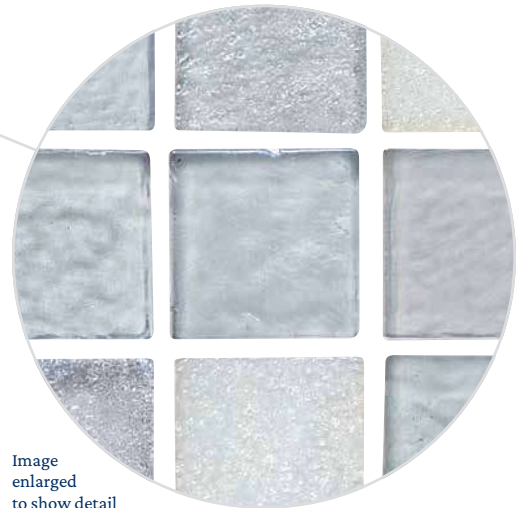

Pismo 1" x 2" | PFC-PISMO1X2

Shell Beach 1" x 1" | PFC-SHELL

Shell Beach 1" x 2" | PFC-SHELL1X2

Image enlarged to show detail

Size: 1" x 1" | 1" x 2"

1" x 1": 1 sht. = 0.96 sq. ft. | 1" x 2": 1 sht. = 0.93 sq. ft.