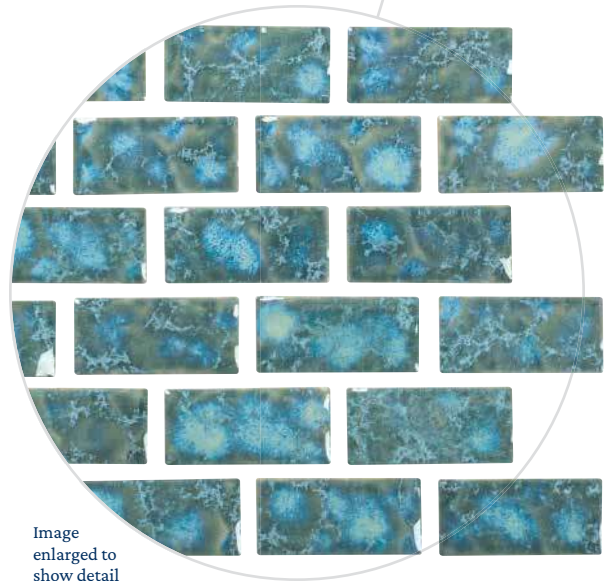

Size: 1" x 1" | 1" x 2" | 2" x 2"

1"x1": 1 sht. = 0.97 sq. ft. | 1"x2": 1 sht. = 0.97 sq. ft. | 2"x2": 1 sht. = 0.97 sq. ft.

Cobalt 1" x 1"  
MRD-COBALT1X1

Cobalt 2" x 2"  
MRD-COBALT2X2

Sea Green 1" x 1"  
MRD-SEA GREEN1X1

Sea Green 2" x 2"  
MRD-SEA GREEN2X2

Cobalt 1" x 2"  
MRD-COBALT1X2

Sea Green 1" x 2"  
MRD-SEA GREEN1X2

Electric 1" x 1"  
MRD-ELECTRIC1X1

Electric 2" x 2"  
MRD-ELECTRIC2X2

Electric 1" x 2"  
MRD-ELECTRIC1X2

Image enlarged to show detail

Size: 1" x 1" | 2" x 2" | 1" x 2"

1" x 1": 1 sht. = 1.0 sq. ft. | 1" x 2": 1 sht. = 1.0 sq. ft. | 2" x 2": 1 sht. = 1.0 sq. ft.

Note

This tile features wide shade variations.