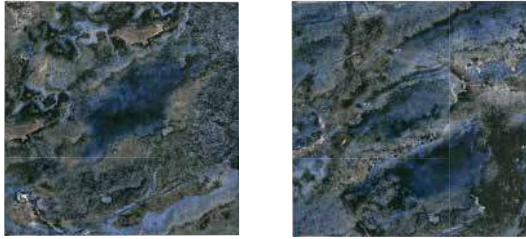

Blue Azurite
CDR-AZURITE