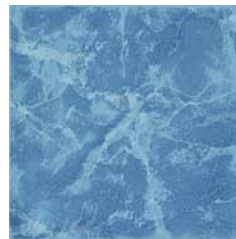

Lake Blue
PA41