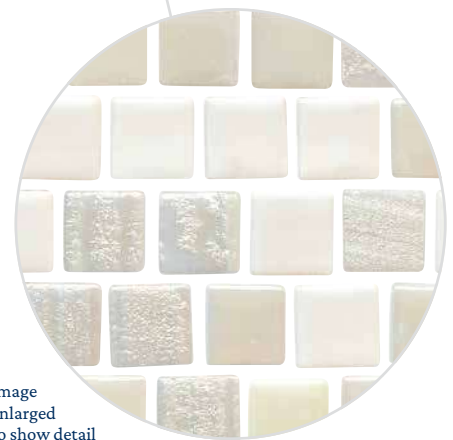

Black 1" x 2"  
TUX-BLACK1X2

Black 1" x 1"  
TUX-BLACK

White 1" x 2"  
TUX-WHITE1X2

White 1" x 1"  
TUX-WHITE

Image enlarged to show detail

Size: 1" x 1" | 1" x 2"

1" x 1": 1 sht. = 1.0 sq. ft. | 1" x 2": 1 sht. = 1.0 sq. ft.