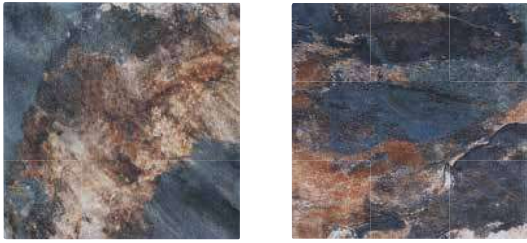

Blue Slate
RLN-BLUE SLATE