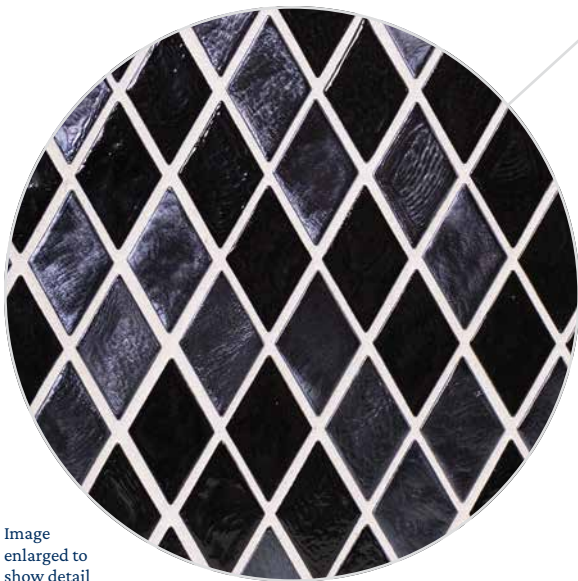

Image enlarged to show detail

**Size: Mosaic Border | 12" x 12" Interlocking**

Mosaic Border: 1 sht. = 0.5108 sq. ft.  
Mosaic Interlocking: 1 sht. = 0.9009 sq. ft.