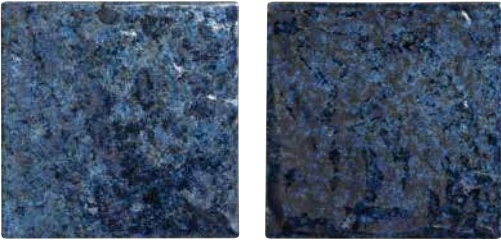

Bay Blue
FIJI-BAY