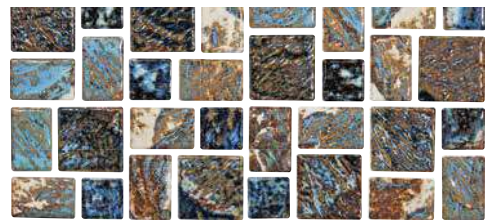

Dark Blue Mini
MASMR150

Size: Mosaic Pattern

Mosaic Pattern: 1 sht. = 1.05 sq. ft.

Note

This tile features wide shade variations.