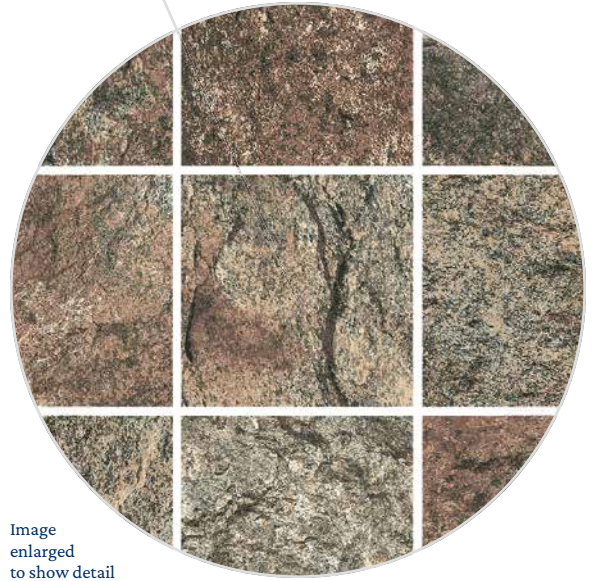

Gray  
FRST-GRAY

Gray 2" x 2"  
FRST-GRAY2X2

Multi  
FRST-MULTI

Multi 2" x 2"  
FRST-MULTI2X2

Image enlarged to show detail

Size: 6" x 6" | 2" x 2"

6" x 6": 4 pcs. = 1.0 sq. ft. nominal | 2" x 2": 1 sht. = 1.0 sq. ft.