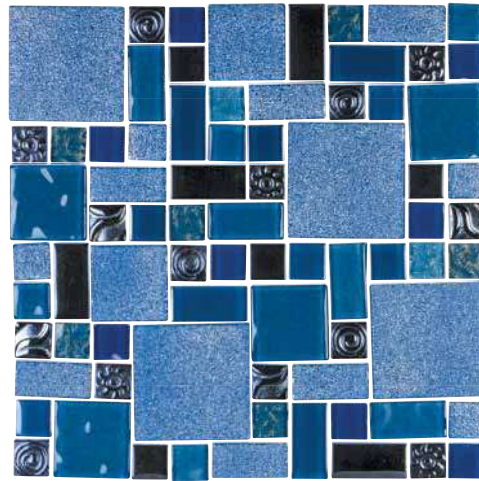

**Note**

This tile features extreme shade variations.

Anubis Gold  
1" x 1"  
SOL-ANUBISIX1

Anubis Gold  
SOL-ANUBIS

Cleo Blue  
1" x 1"  
SOL-CLEOIX1

Cleo Blue  
SOL-CLEO

Silver  
1" x 1"  
SOL-ISISIX1

Silver  
SOL-ISIS