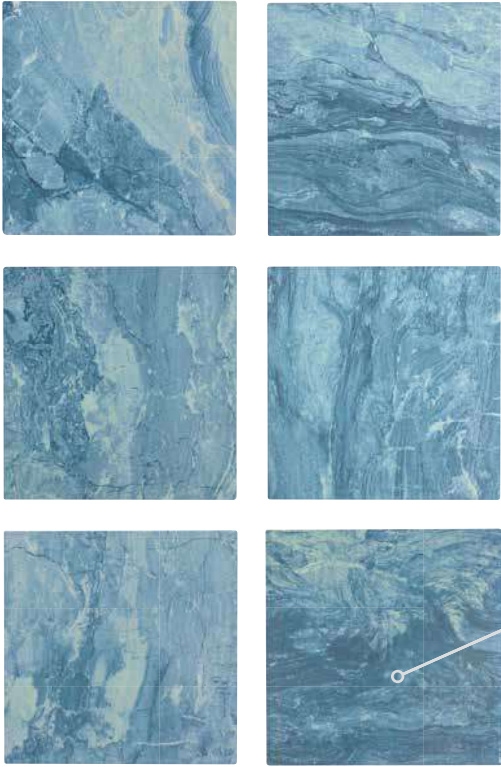

Size: 1" x 2"

1" x 2": 1 sht. = 1.0 sq. ft.

Note

This tile features wide shade variations.

Aqua 2" x 2"  
CRZBARAQU MOS2

Image enlarged to show detail

Aqua  
CRZBARAQU 6

Image enlarged to show detail