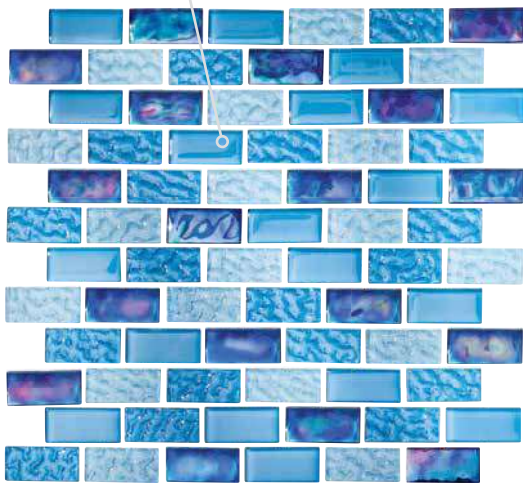

Lagoon 1" x 2"
SCA-LAGOONIX2