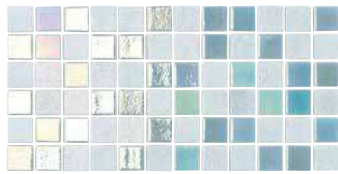

Mint Green 1" x 1"
OPL-MINT1X1