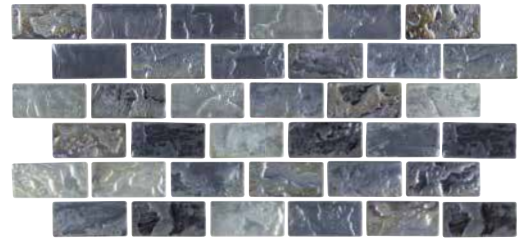

Size: Mosaic Pattern

Mosaic Pattern: 1 sht. = 1.0 sq. ft.

Note

This tile features wide shade variations.

Jules | Bright Cobalt Blue Blend

Sierra Blue Slate

Cobalt 1" x 2"  
NSH-COBALT1X2

Volcanic 1" x 2"  
NSH-VOLCANIC1X2