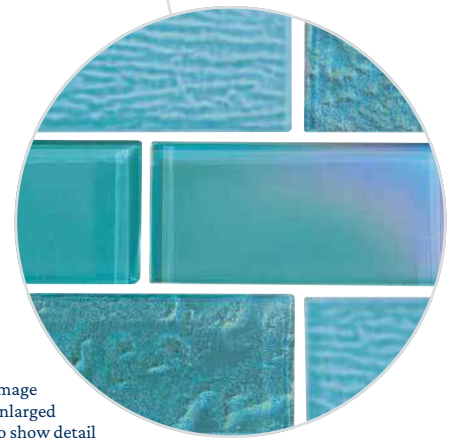

Size: Mosaic Pattern

Mosaic Pattern: 1 sht. = 1.0 sq. ft.

Image enlarged to show detail

**Blue Mosaic**  
STH-BLUE PTRN

**Blue 2\"/>**

**Teal Mosaic**  
STH-TEAL PTRN

**Teal 2\"/>**

Image enlarged to show detail