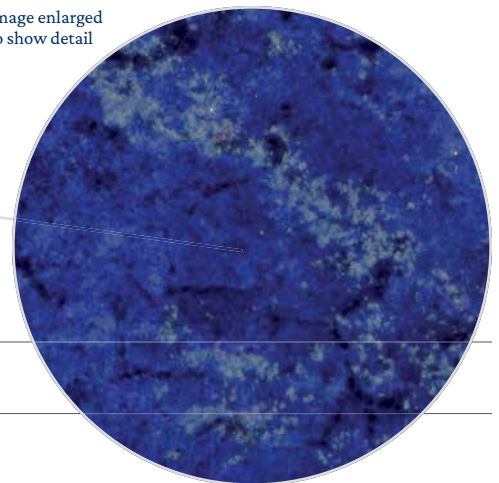

Image enlarged to show detail

Size: 6" x 6"

6" x 6": 4 pcs. = 1.0 sq. ft. nominal

The Bermuda tile is available in 6" x 6" bullnose tile.