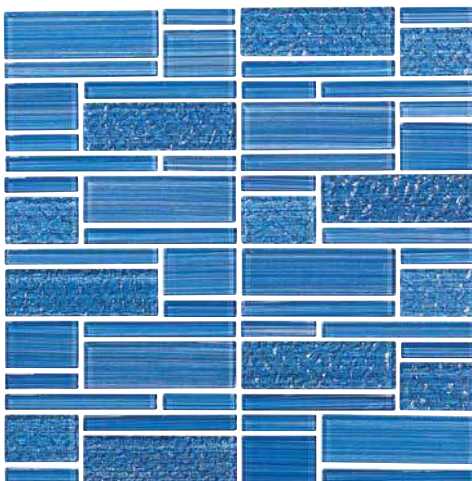

Atlantic Blue
CVKBGBR2