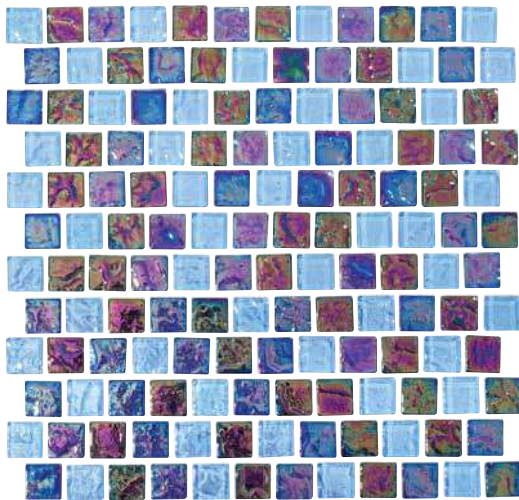

Size: Mosaic Pattern

Mosaic Pattern: 1 sht. = 1.0 sq. ft.

Note

This tile features wide shade variations.

Jules | Bright Cobalt Blue Blend

Sierra Blue Slate

Cobalt 1" x 2"  
NSH-COBALT1X2

Volcanic 1" x 2"  
NSH-VOLCANIC1X2