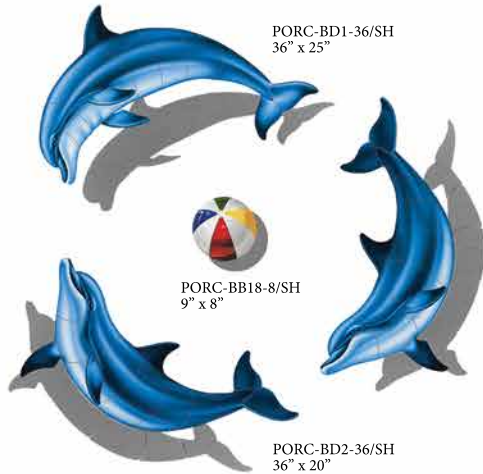

Note

This tile features wide shade variations.

Quartzite Classic Ledgerstone

PORC-BD1-36/SH  
36" x 25"

PORC-BB18-8/SH  
9" x 8"

PORC-BD2-36/SH  
36" x 20"

PORC-TN42/SH  
15" x 10"

PORC-MA44-68/SH  
71" x 42"