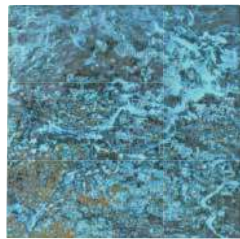

Aqua
SAR-AQUA