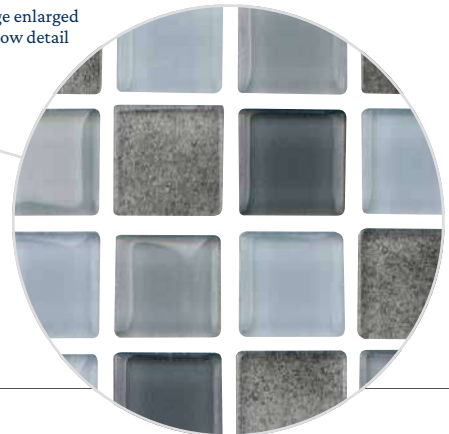

Black  
SS82323K1

Image enlarged to show detail

Size: 1" x 1"

1" x 1": 1 sht. = 1.0 sq. ft.

Moonstone  
IBZ-MOONSTONE

Azure  
IBZ-AZURE

Image enlarged to show detail

Size: 3/4" x 3/4"