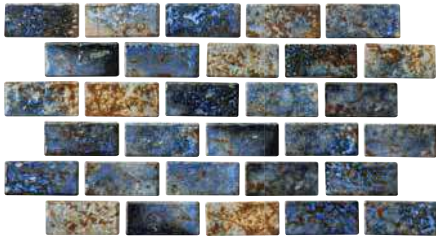

Blue 1" x 2"
CVKBQS121