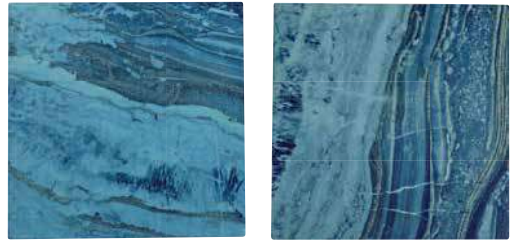

Size: 1" x 2"

1" x 2": 1 sht. = 1.0 sq. ft.

Note

This tile features wide shade variations.

Aqua 2" x 2"  
CRZBARAQU MOS2

Image enlarged to show detail

Aqua  
CRZBARAQU 6

Image enlarged to show detail