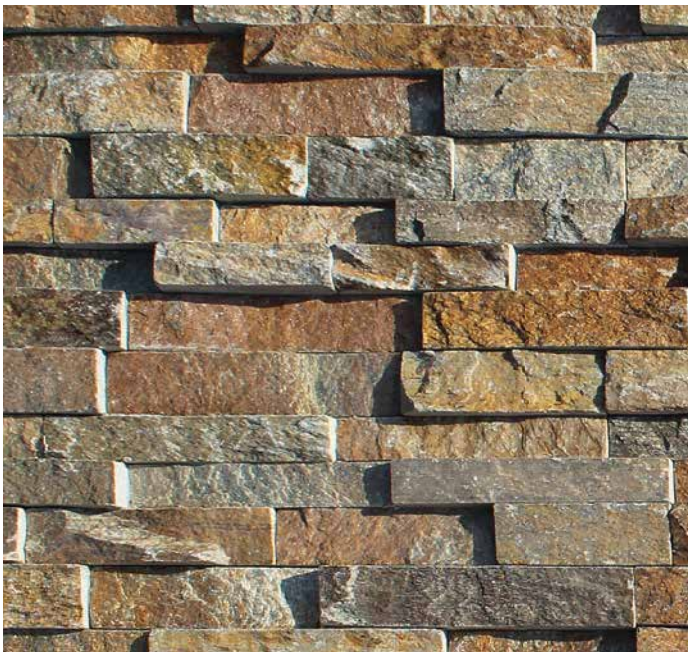

## Harvest

Harvest Ledger 6" x 24"  
ALPN-HVLEDGER

Harvest Ledger Corner  
ALPN-HVLEDGER CRN

Harvest Block Corner  
ALPN-HVBLOCK CRN

Harvest Block 8" x 24"  
ALPN-HVBLOCK

**Note**

This veneer features wide shade variations.