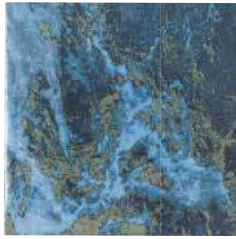

Royal
SAR-ROYAL