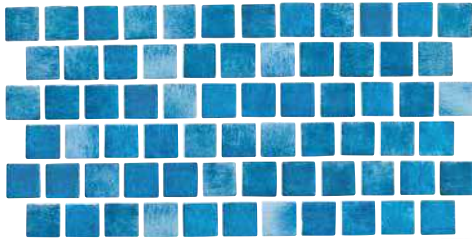

Caribbean Blue
MK-G-SEA