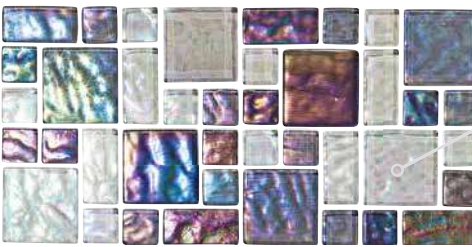

Image enlarged
to show
detail

Antigua Mosaic Pattern
MASSHR90

Size: Mosaic Pattern

Mosaic Pattern: 1 sht. = 1.0 sq. ft.