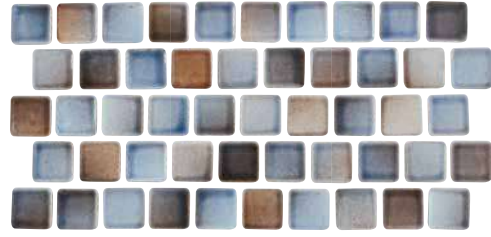

Sandy Beach Blend
MIX-SANDY BEACH