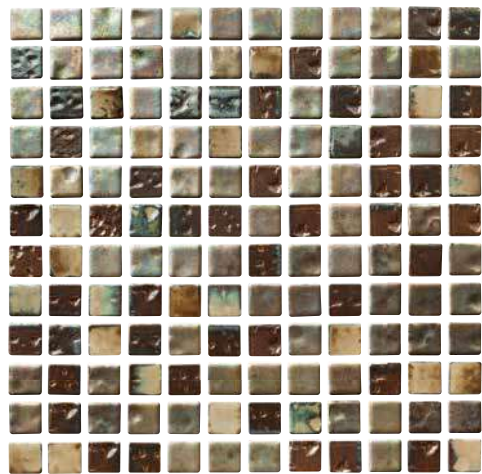

**Note**

This tile features wide shade variations.

Sky Blue  
BUE22

Navy Blue  
BUE40

Lake Blue  
BUE44

Size: Mosaic Border

Mosaic Border: 1 sht. = 1.07 sq. ft.

Blonde Mix  
MASBMX100