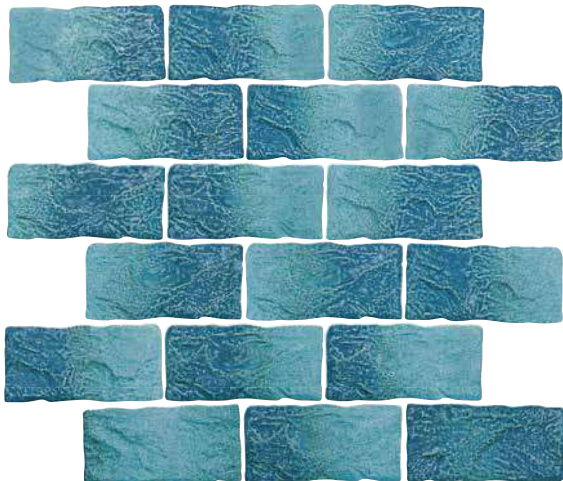

**Dark Blue Glossy**  
TRI-DKBLUE-GL

Size: 1" x 1"

1" x 1": 1 sht. = 1.6554 sq. ft.

Rustic Blue Blend  
9730-5AT

Bright Cobalt Blue Blend  
9575-5AT

Size: 1" x 1"

1" x 1": 1 sht. = 1.0 sq. ft.

Sea Blue  
MASEB2