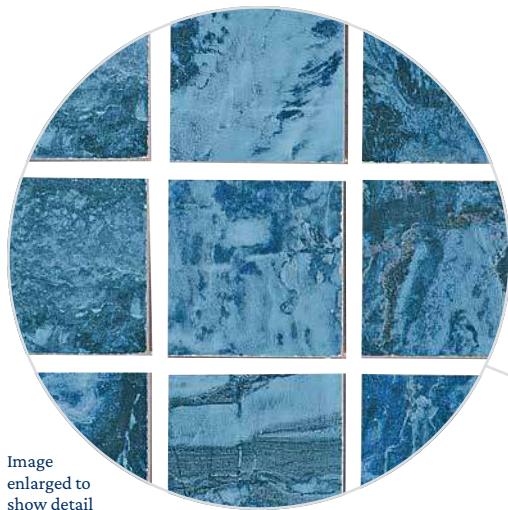

Size: 1" x 2"

1" x 2": 1 sht. = 1.0 sq. ft.

Note

This tile features wide shade variations.

Aqua 2" x 2"  
CRZBARAQU MOS2

Image enlarged to show detail

Aqua  
CRZBARAQU 6

Image enlarged to show detail