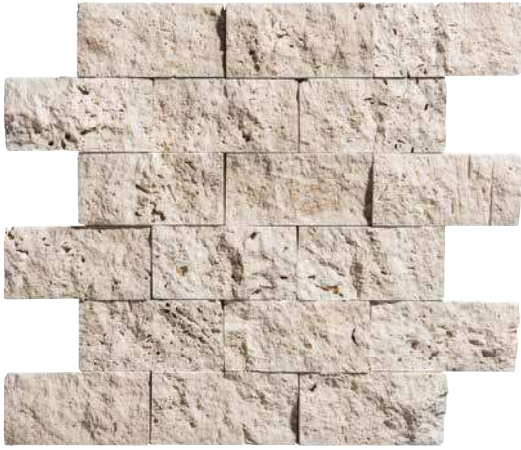

Ivory

Ivory 2" x 4"
TVSP-IVORY2X4