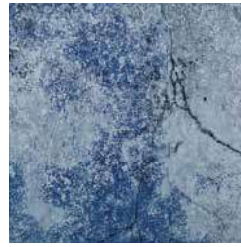

Cobalto
MASPERCOB 6

Size: 6" x 6" | 2" x 2"

6" x 6": 4 pcs. = 1.0 sq. ft. nominal | 2" x 2": 1 sht. = 1.0 sq. ft.

The Persian Blue tile is available in 6" x 6" bullnose tile.

Note

This tile features wide shade variations.