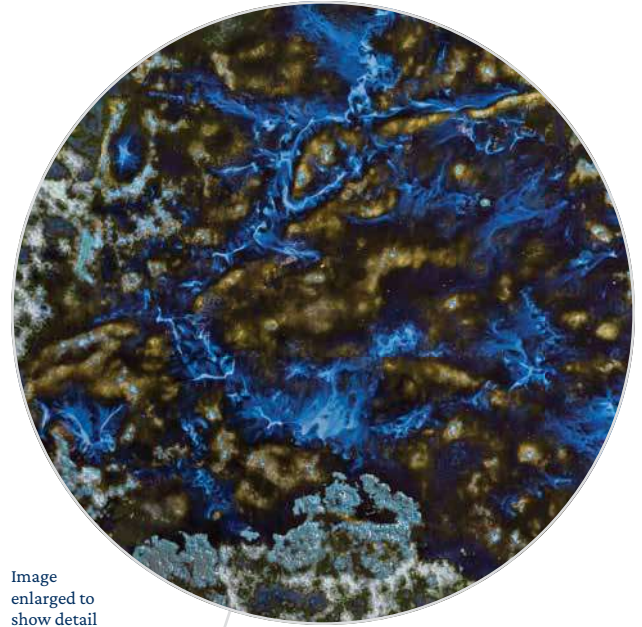

**Aqua 1" x 1"**  
MASSV111

**Aqua**  
MASSV611

Image enlarged to show detail

Image enlarged to show detail

**Light Blue 1" x 1"**  
MASSV114

**Light Blue**  
MASSV614

Size: 6" x 6" | 1" x 1"

6" x 6": 4 pcs. = 1.0 sq. ft. nominal | 1" x 1": 1 sht. = 1.0 sq. ft.