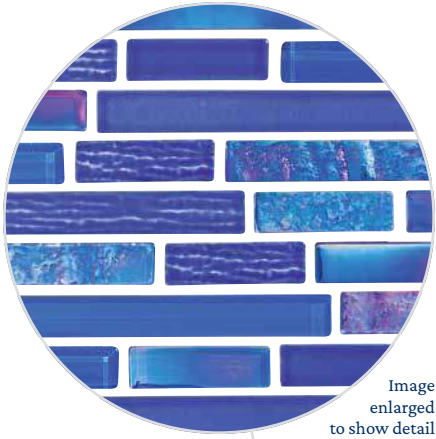

Size: Mosaic Pattern

Mosaic Pattern: 1 sht. = 1.0 sq. ft.

Image enlarged to show detail

**Blue Mosaic**  
STH-BLUE PTRN

**Blue 2\"/>**

**Teal Mosaic**  
STH-TEAL PTRN

**Teal 2\"/>**

Image enlarged to show detail