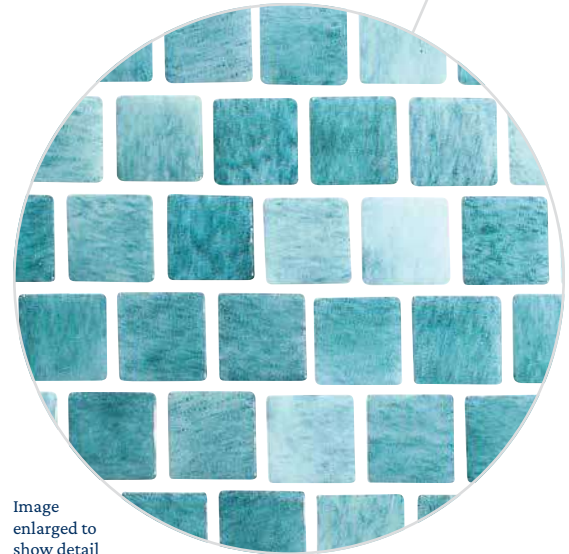

White Glossy  
MK-G-WHITE GLOSSY

Size: 1" x 1"

1" x 1": 1 sht. = 1.0 sq. ft.

**True Blue**  
MK-G-BLUE

**Cerulean**  
MK-G-CERULEAN

**Cobalt Blue**  
MK-G-COBALT

**Aquamarine**  
MK-G-AQUAMARINE

Image enlarged to show detail