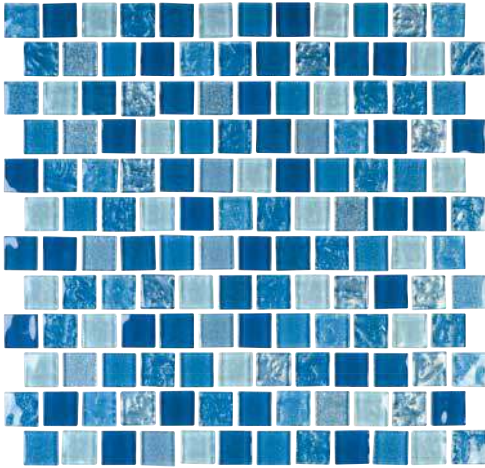

**Note**

This tile features extreme shade variations.

Anubis Gold  
1" x 1"  
SOL-ANUBISIX1

Anubis Gold  
SOL-ANUBIS

Cleo Blue  
1" x 1"  
SOL-CLEOIX1

Cleo Blue  
SOL-CLEO

Silver  
1" x 1"  
SOL-ISISIX1

Silver  
SOL-ISIS