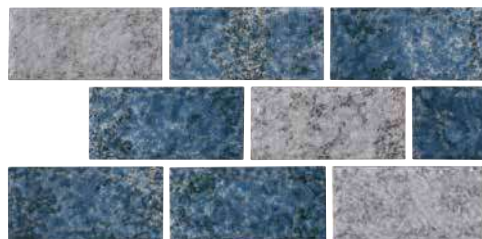

Gray  
INK-GRAY

Image enlarged to show detail

Subway Blue 2" x 4"  
INK-SWBLUE

Size: 6" x 6" | 2" x 2" | 2" x 4"

6" x 6": 4 pcs. = 1.0 sq. ft. nominal | 2" x 2": 1 sht. = 1.0 sq. ft. | 2" x 4": 1 sht. = 1.0 sq. ft.