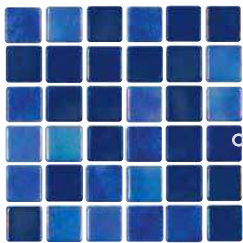

**Dark Blue Glossy**  
TRI-DKBLUE-GL

Size: 1" x 1"

1" x 1": 1 sht. = 1.6554 sq. ft.

Rustic Blue Blend  
9730-5AT

Bright Cobalt Blue Blend  
9575-5AT

Size: 1" x 1"

1" x 1": 1 sht. = 1.0 sq. ft.

Sea Blue  
MASEB2