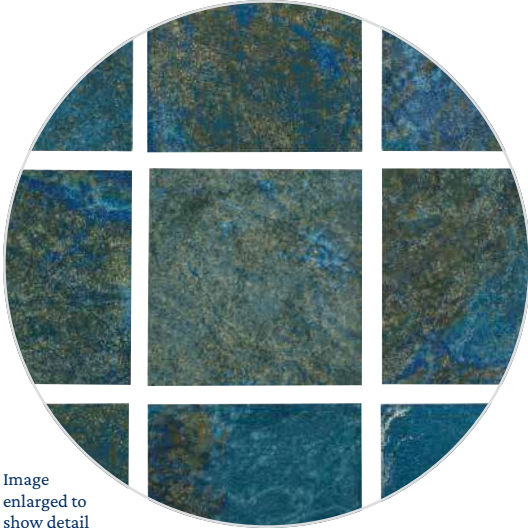

Rustic 2" x 2"  
CRL-RUSTIC2X2

Rustic Deco  
CRL-RUSTIC DECO GL

Image enlarged to show detail

Image enlarged to show detail

Teal 2" x 2"  
CRL-TEAL2X2

Teal Deco  
CRL-TEAL DECO GL

Teal  
CRL-TEAL

Size: 6" x 6" | Deco | 2" x 2"