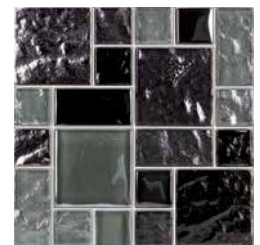

Soul Mosaic Pattern
MASNLR34

Size: Mosaic Pattern   Mosaic Pattern: 1 sht. = 1.0 sq. ft.