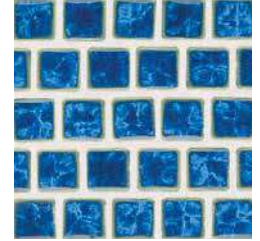

Note

This tile features wide shade variations.

Olive Blue 3" x 3"  
HS331

Olive Blue 1" x 1"  
MK1331

Lake Blue 3" x 3"  
HS344

Lake Blue 1" x 1"  
MK1344

Pacific Blue 3" x 3"  
HS341

Pacific Blue 1" x 1"  
MK1341