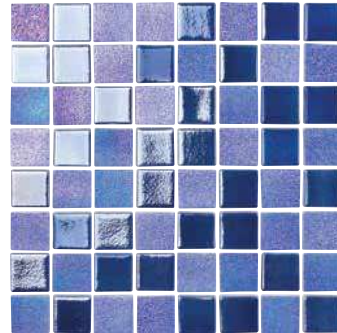

**Mavericks Mosaic Border**  
OCN-MAVERICKS BDR

**Pacifica 1" x 1"**  
OCN-PACIFICA

**Blackies 1" x 1"**  
OCN-BLACKIES

**Mavericks 1" x 1"**  
OCN-MAVERICKS

**Note**

All three color blends of the OceanScapes series can also be ordered in full interlocking sheets:

- OCN-BLACKIES HEX • OCN-MAVERICKS HEX
- OCN-PACIFICA HEX

Size: Mosaic Border | Hex Border | 1" x 1" | Hex Interlocking

Mosaic Border: 1 sht. = 1.0757 sq. ft. | Hex Border: 1 sht. = 0.5065 sq. ft.  
1" x 1": 1 sht. = 1.0 sq. ft. | Hex Interlocking: 1 sht. = 0.9455 sq. ft.

**Bronze Alloy 1" x 1"**  
OPL-ALLOY1X1

**Bronze Alloy 1.5" x 1.5"**  
OPL-ALLOY

**Azure Blue 1" x 1"**  
OPL-AZURE1X1

**Azure Blue 1.5" x 1.5"**  
OPL-AZURE

**Steel Grey 1" x 1"**  
OPL-GREY1X1

**Steel Grey 1.5" x 1.5"**  
OPL-GREY