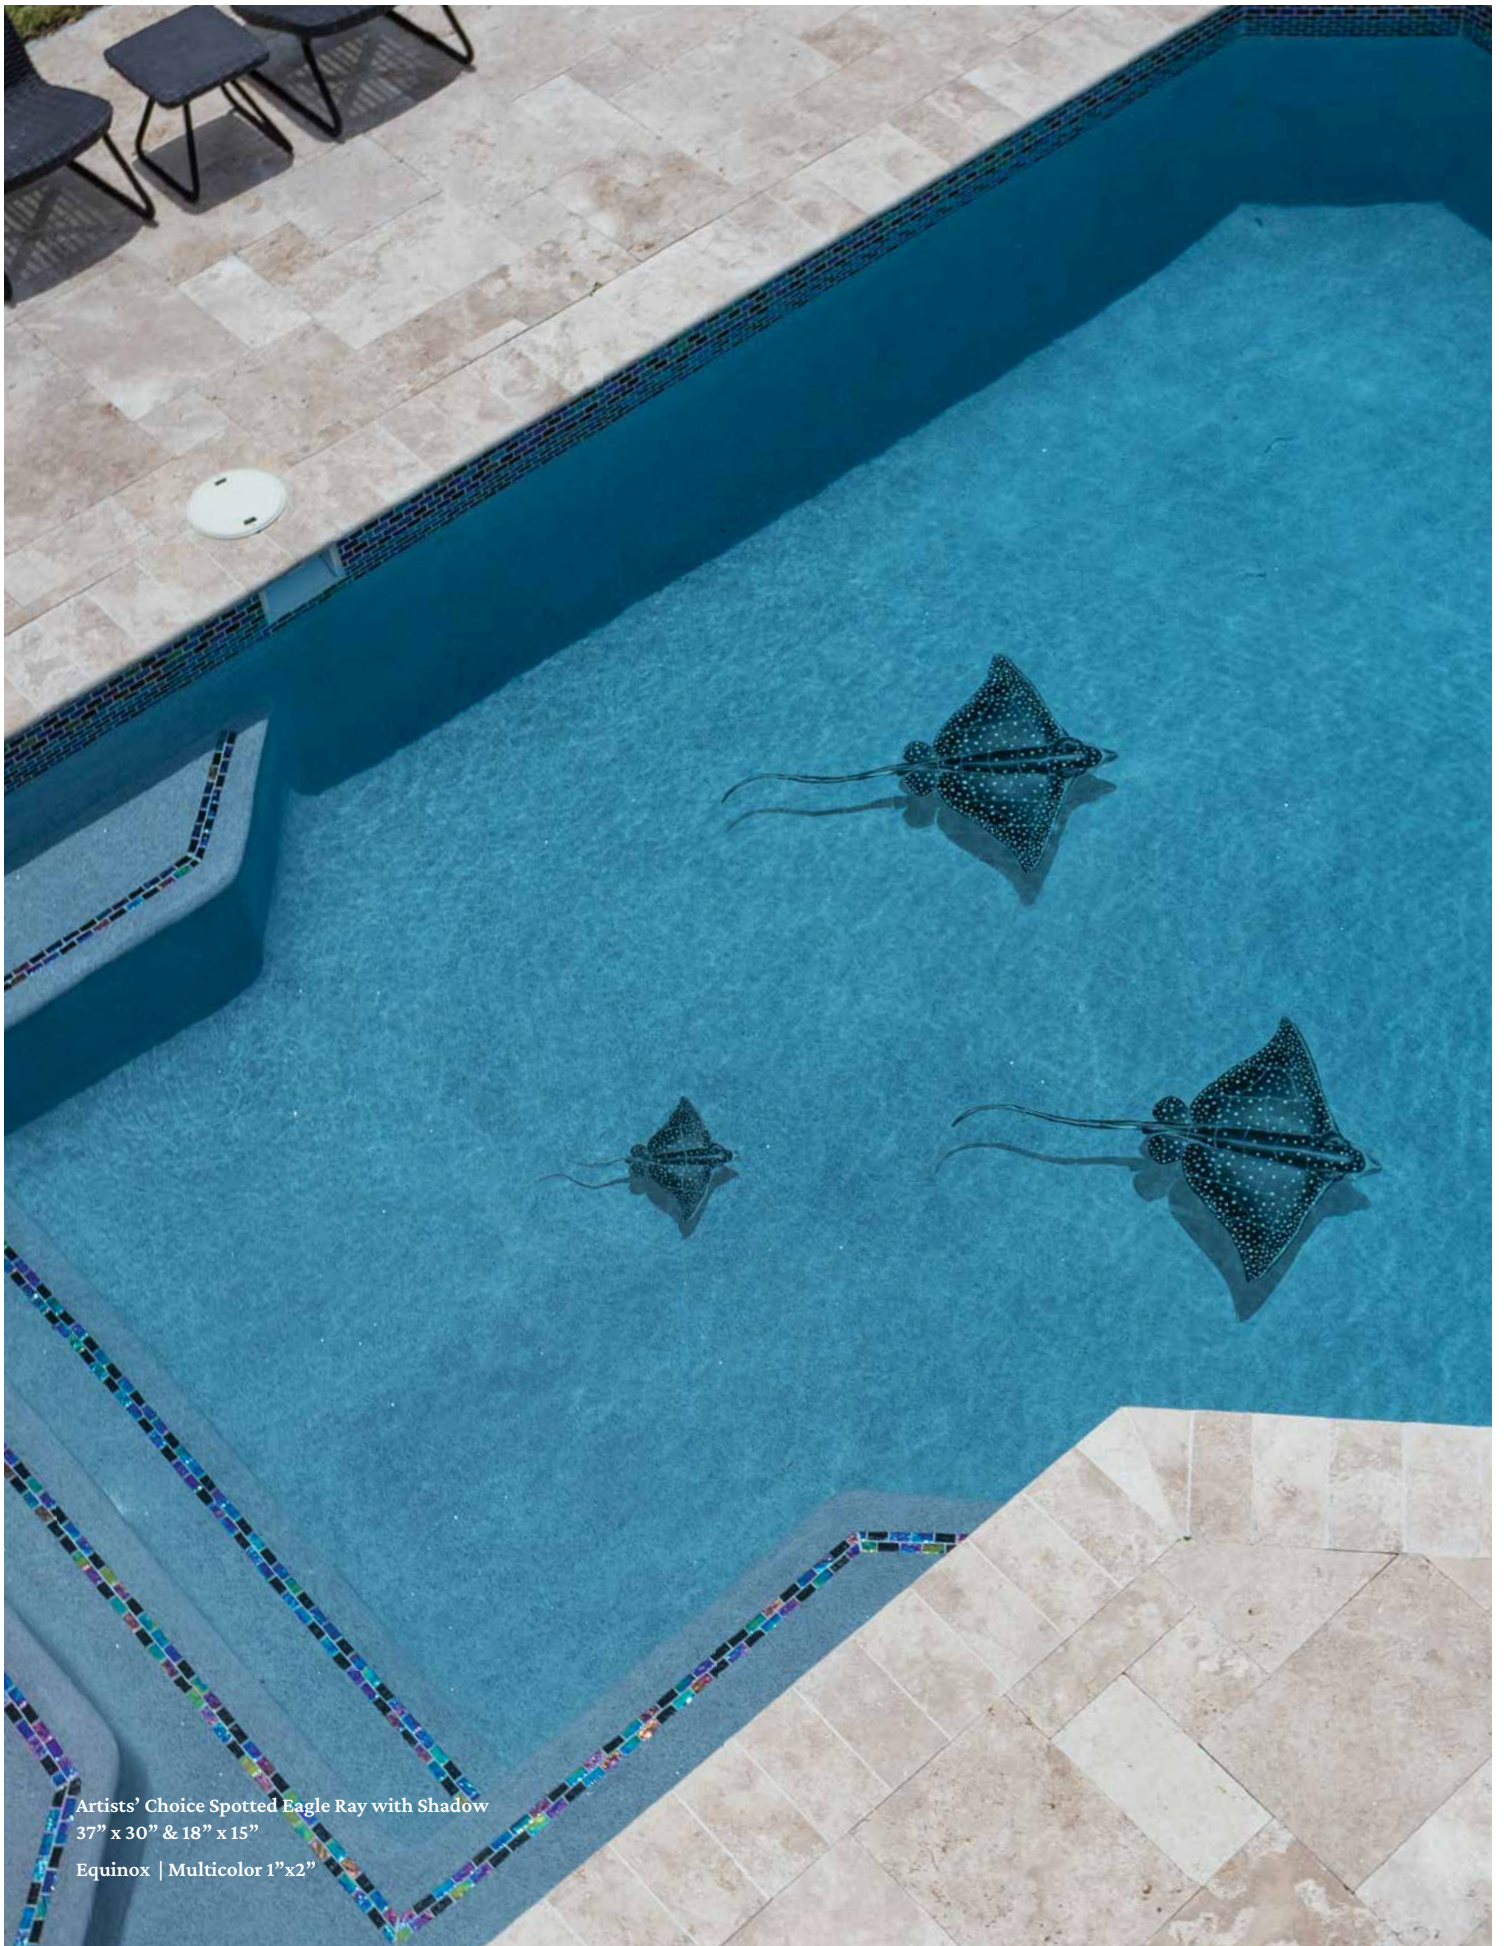

NPT Turtle 2  
CLD-TR2-24

CLD-TR2-5

CLD-TR1-5

NPT Turtle 3  
CLD-TR3-24

CLD-TR3-5

Artists' Choice Spotted Eagle Ray with Shadow  
37" x 30" & 18" x 15"  
Equinox | Multicolor 1"x2"