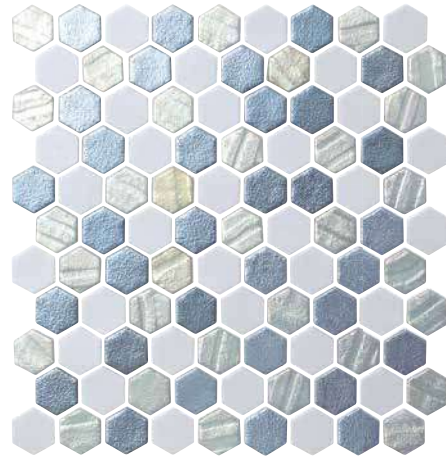

Silver
STA-SILVER