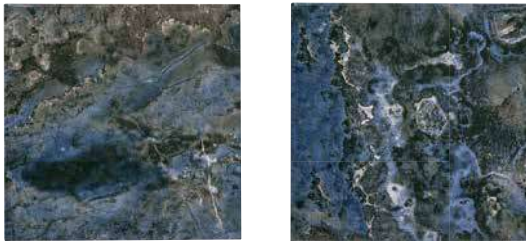

Blue Azurite
CDR-AZURITE