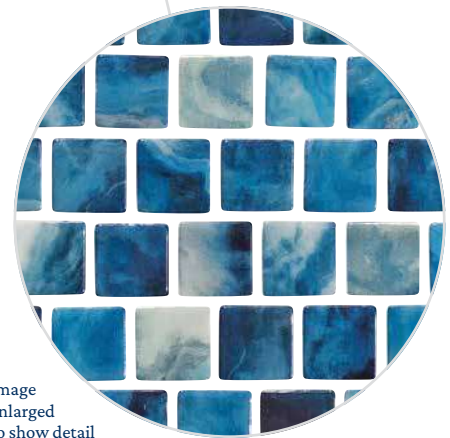

Image enlarged to show detail

Aquamarine 1" x 2"  
PRD-AQUA1X2

Aquamarine 1" x 1"  
PRD-AQUA

Blue 1" x 2"  
PRD-BLUE1X2

Blue 1" x 1"  
PRD-BLUE

Image enlarged to show detail

Size: 1" x 1" | 1" x 2"

1" x 1": 1 sht. = 1.0 sq. ft. | 1" x 2": 1 sht. = 1.0 sq. ft.