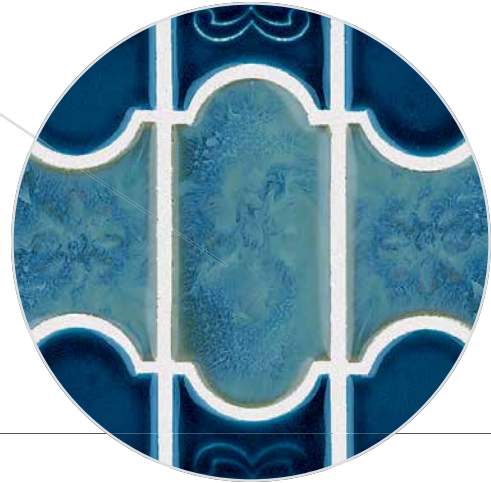

**Note**

This tile features wide shade variations.

Sky Blue  
BUE22

Navy Blue  
BUE40

Lake Blue  
BUE44

Size: Mosaic Border

Mosaic Border: 1 sht. = 1.07 sq. ft.

Blonde Mix  
MASBMX100