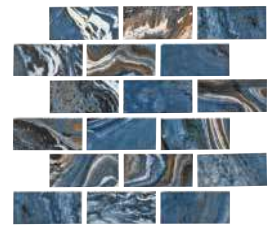

Cobalt 1" x 2"
GMIONYCOB MOSIX2