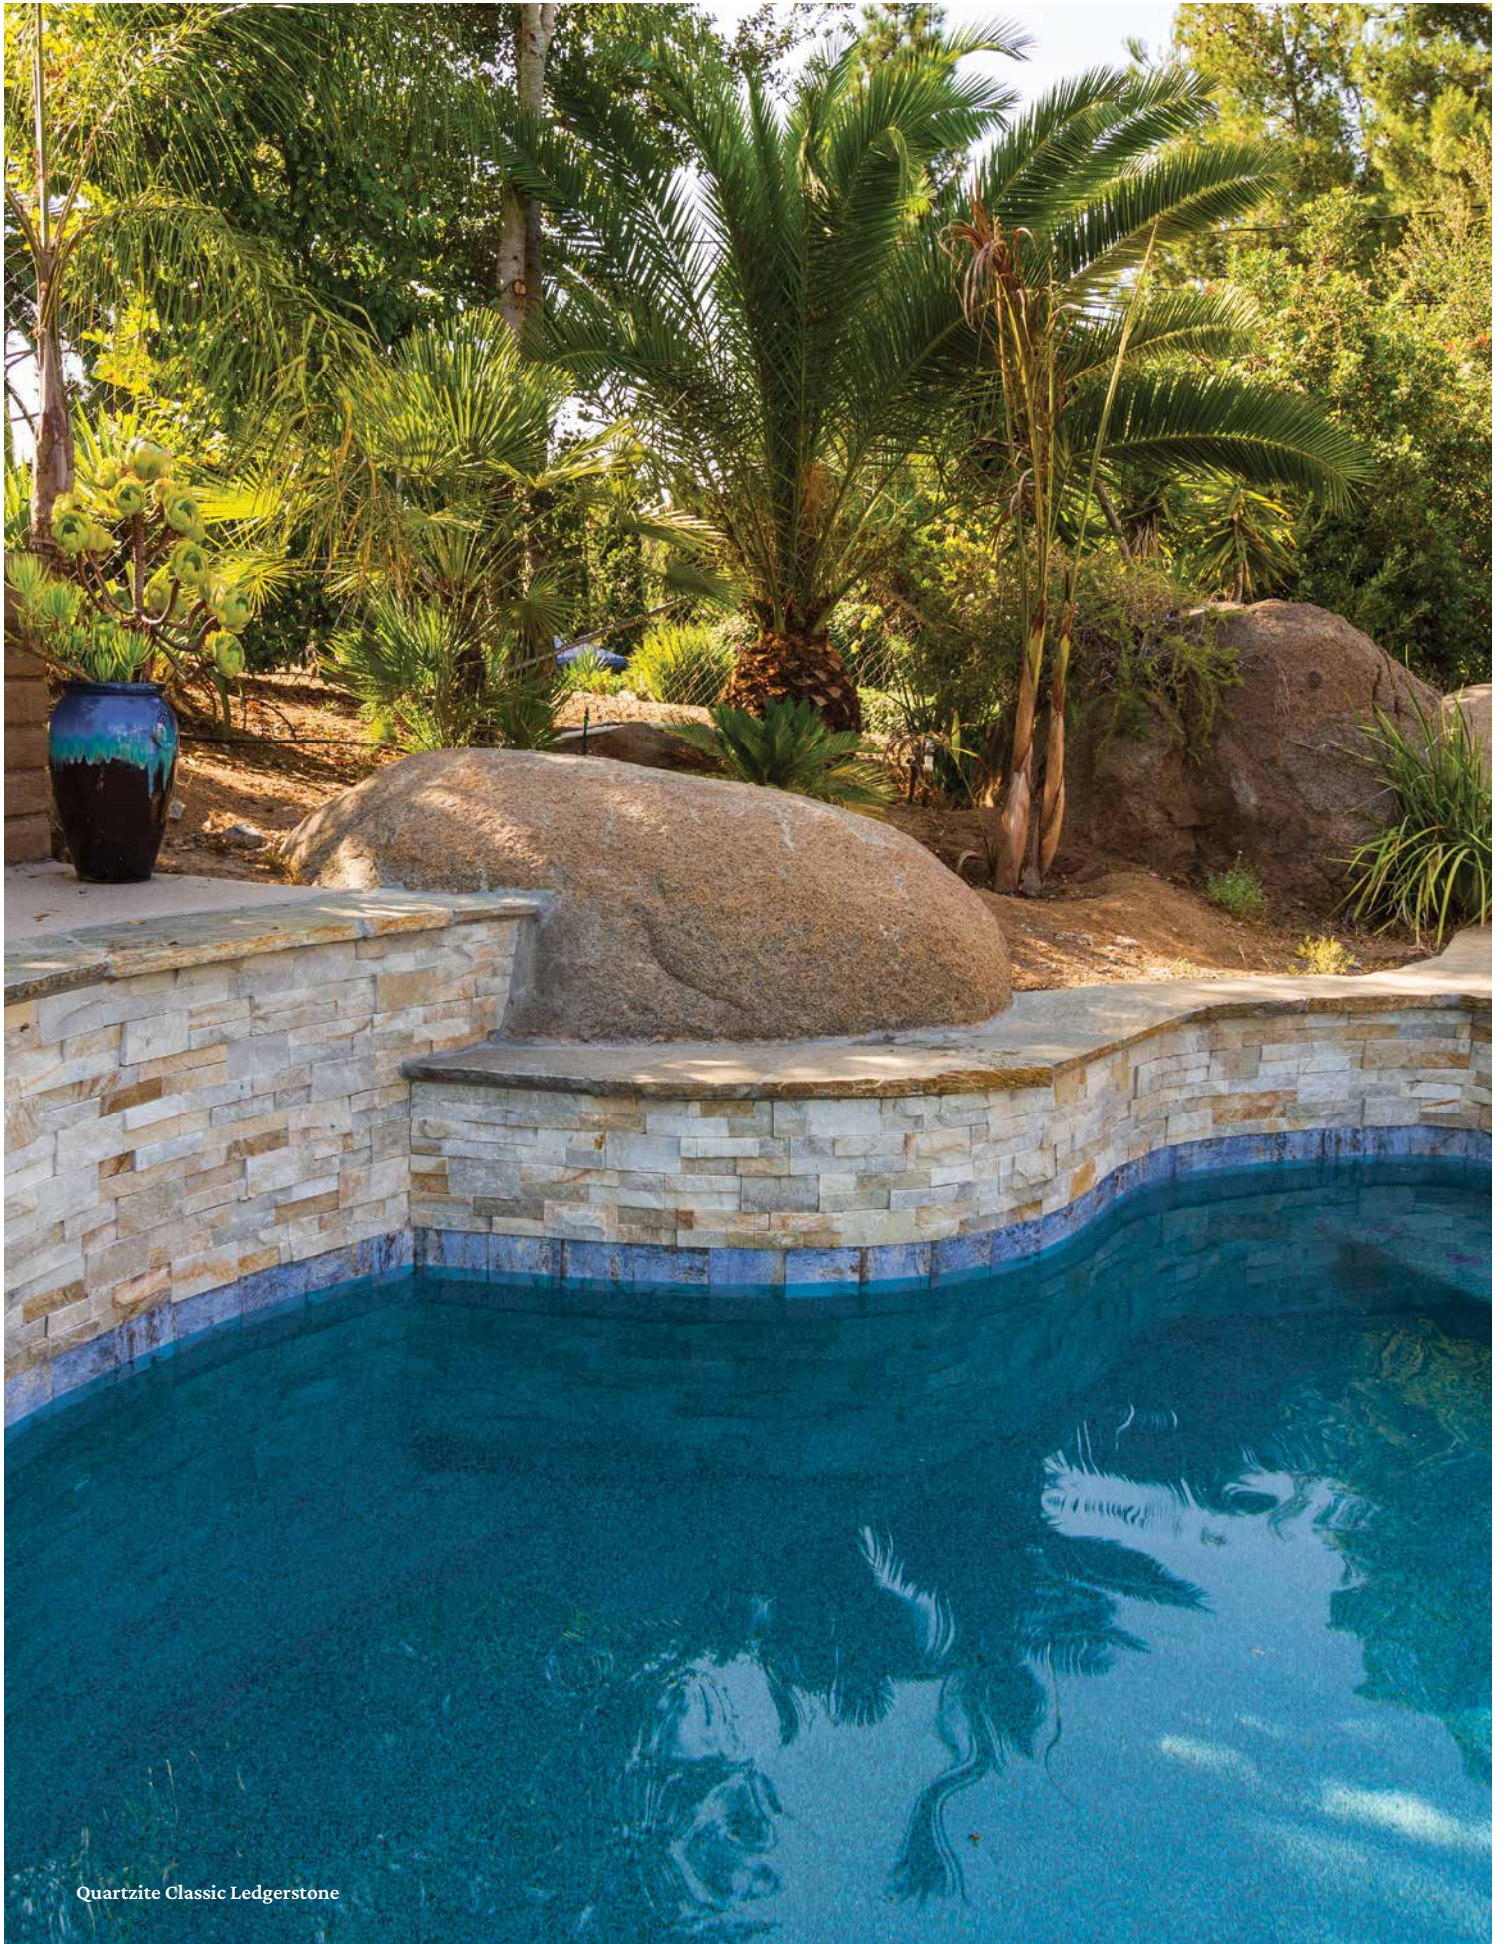

Quartzite Classic Ledgerstone