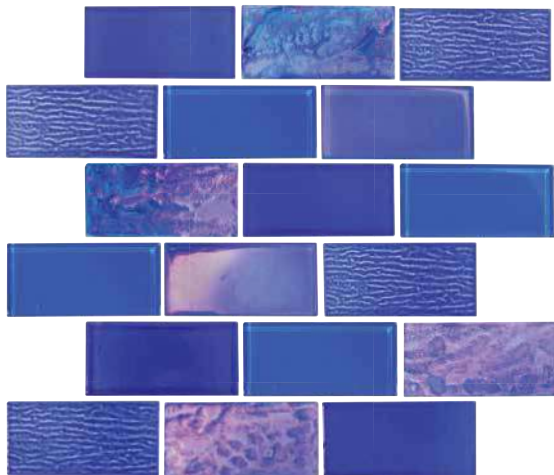

Size: Mosaic Pattern

Mosaic Pattern: 1 sht. = 1.0 sq. ft.

Image enlarged to show detail

**Blue Mosaic**  
STH-BLUE PTRN

**Blue 2\"/>**

**Teal Mosaic**  
STH-TEAL PTRN

**Teal 2\"/>**

Image enlarged to show detail