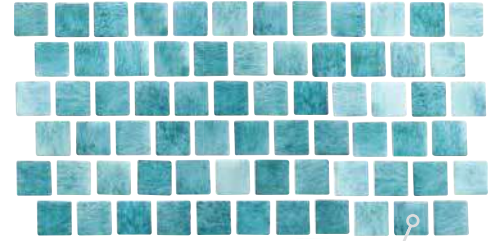

White Glossy  
MK-G-WHITE GLOSSY

Size: 1" x 1"

1" x 1": 1 sht. = 1.0 sq. ft.

**True Blue**  
MK-G-BLUE

**Cerulean**  
MK-G-CERULEAN

**Cobalt Blue**  
MK-G-COBALT

**Aquamarine**  
MK-G-AQUAMARINE

Image enlarged to show detail