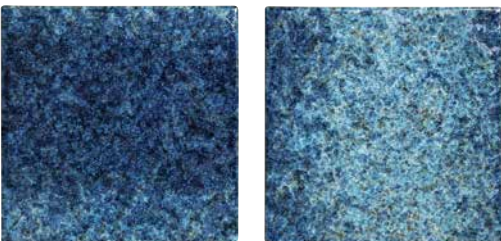

Bay Blue 2" x 2"  
FIJI-BAY2X2

Bay Blue  
FIJI-BAY

Image enlarged to show detail

Sky Blue  
FIJI-SKY

Sky Blue 1" x 1"  
FIJI-SKY1X1

Sky Blue 2" x 2"  
FIJI-SKY2X2

Size: 6" x 6" | 1" x 1" | 2" x 2"

6" x 6": 4 pcs. = 1.0 sq. ft. nominal | 1" x 1": 1 sht. = 1.0 sq. ft. | 2" x 2": 1 sht. = 1.0 sq. ft.