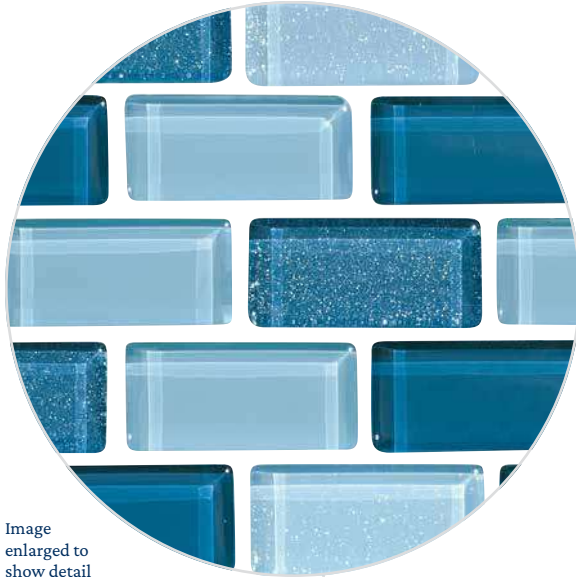

**Cobalto 1" x 1"**  
SGA-COBALTO

**Cobalto**  
SGA-COBALTO HEX

**Cobalto 1" x 2"**  
SGA-COBALTO1X2

**Cobalto Border**  
SGA-COBALTO BDR HEX

**Cobalto Round**  
SGA-COBALTO PNY RND

Image enlarged to show detail

Size: 1" x 1" | 1" x 2" | Hexagon | Border | Round

1" x 1": 1 sht. = 1.075 sq. ft. | 1" x 2" • Hexagon • Border: 1 sht. = 0.94 sq. ft.  
Round: 1 sht. = 0.98 sq. ft.

Image enlarged to show detail

Iceberg 1" x 2"  
ORN-ICEBERG