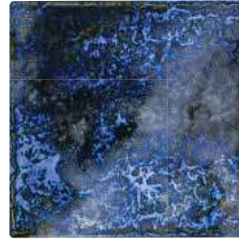

Blue 1" x 1"
CVKBQS111