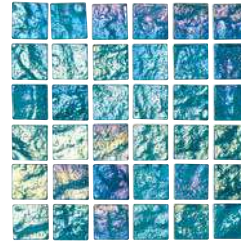

The Key West tile is available in 6" x 6" bullnose tile.

**Note**

This tile features wide shade variations.

**Aquamarine**  
1" x 2"  
LWV-AQUAMARINE1X2

**Aquamarine**  
1" x 1"  
LWV-AQUAMARINE

**Aquamarine**  
2" x 2"  
LWV-AQUAMARINE2X2