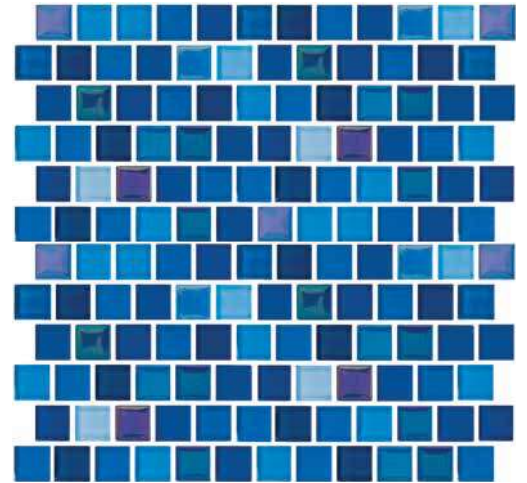

**Dark Blue Glossy**  
TRI-DKBLUE-GL

Size: 1" x 1"

1" x 1": 1 sht. = 1.6554 sq. ft.

Rustic Blue Blend  
9730-5AT

Bright Cobalt Blue Blend  
9575-5AT

Size: 1" x 1"

1" x 1": 1 sht. = 1.0 sq. ft.

Sea Blue  
MASEB2