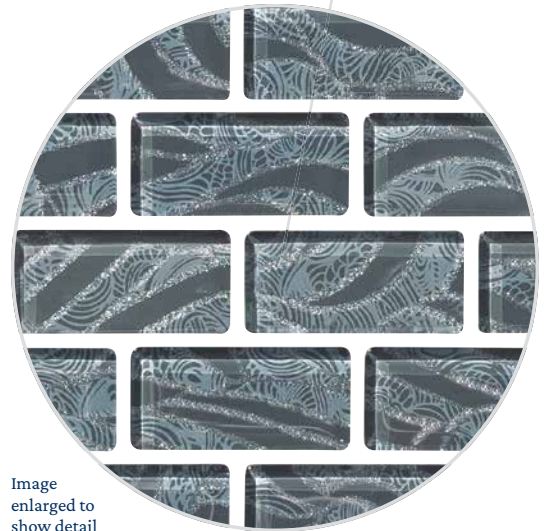

# Zephyr

Contemporary | Glass Tile

Blue 1" x 2"  
ZPH-BLUE

Gray 1" x 2"  
ZPH-GRAY

Cobalt 1" x 2"  
ZPH-COBALT

Image  
enlarged to  
show detail

Size: 1" x 2"

1" x 2": 1 sht. = 1.0 sq. ft.