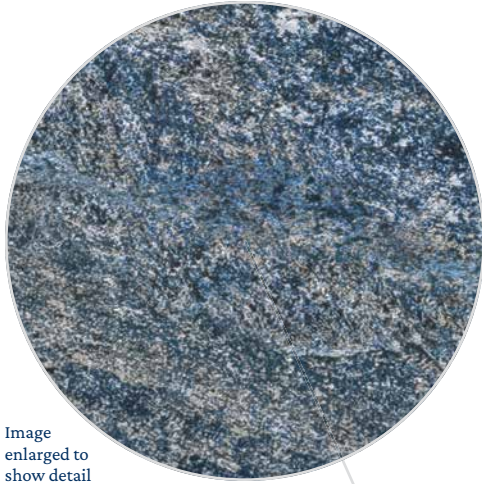

6" x 6": 4 pcs. = 1.0 sq. ft. nominal

Cobalt Rust  
Deco  
CAS200

Cobalt Ocean  
Deco  
CAS320

Size: 6" x 6"

6" x 6": 4 pcs. = 1.0 sq. ft. nominal

Image enlarged to show detail

**Geo Blue**  
GST-BLUE

**Geo Sand**  
GST-SAND