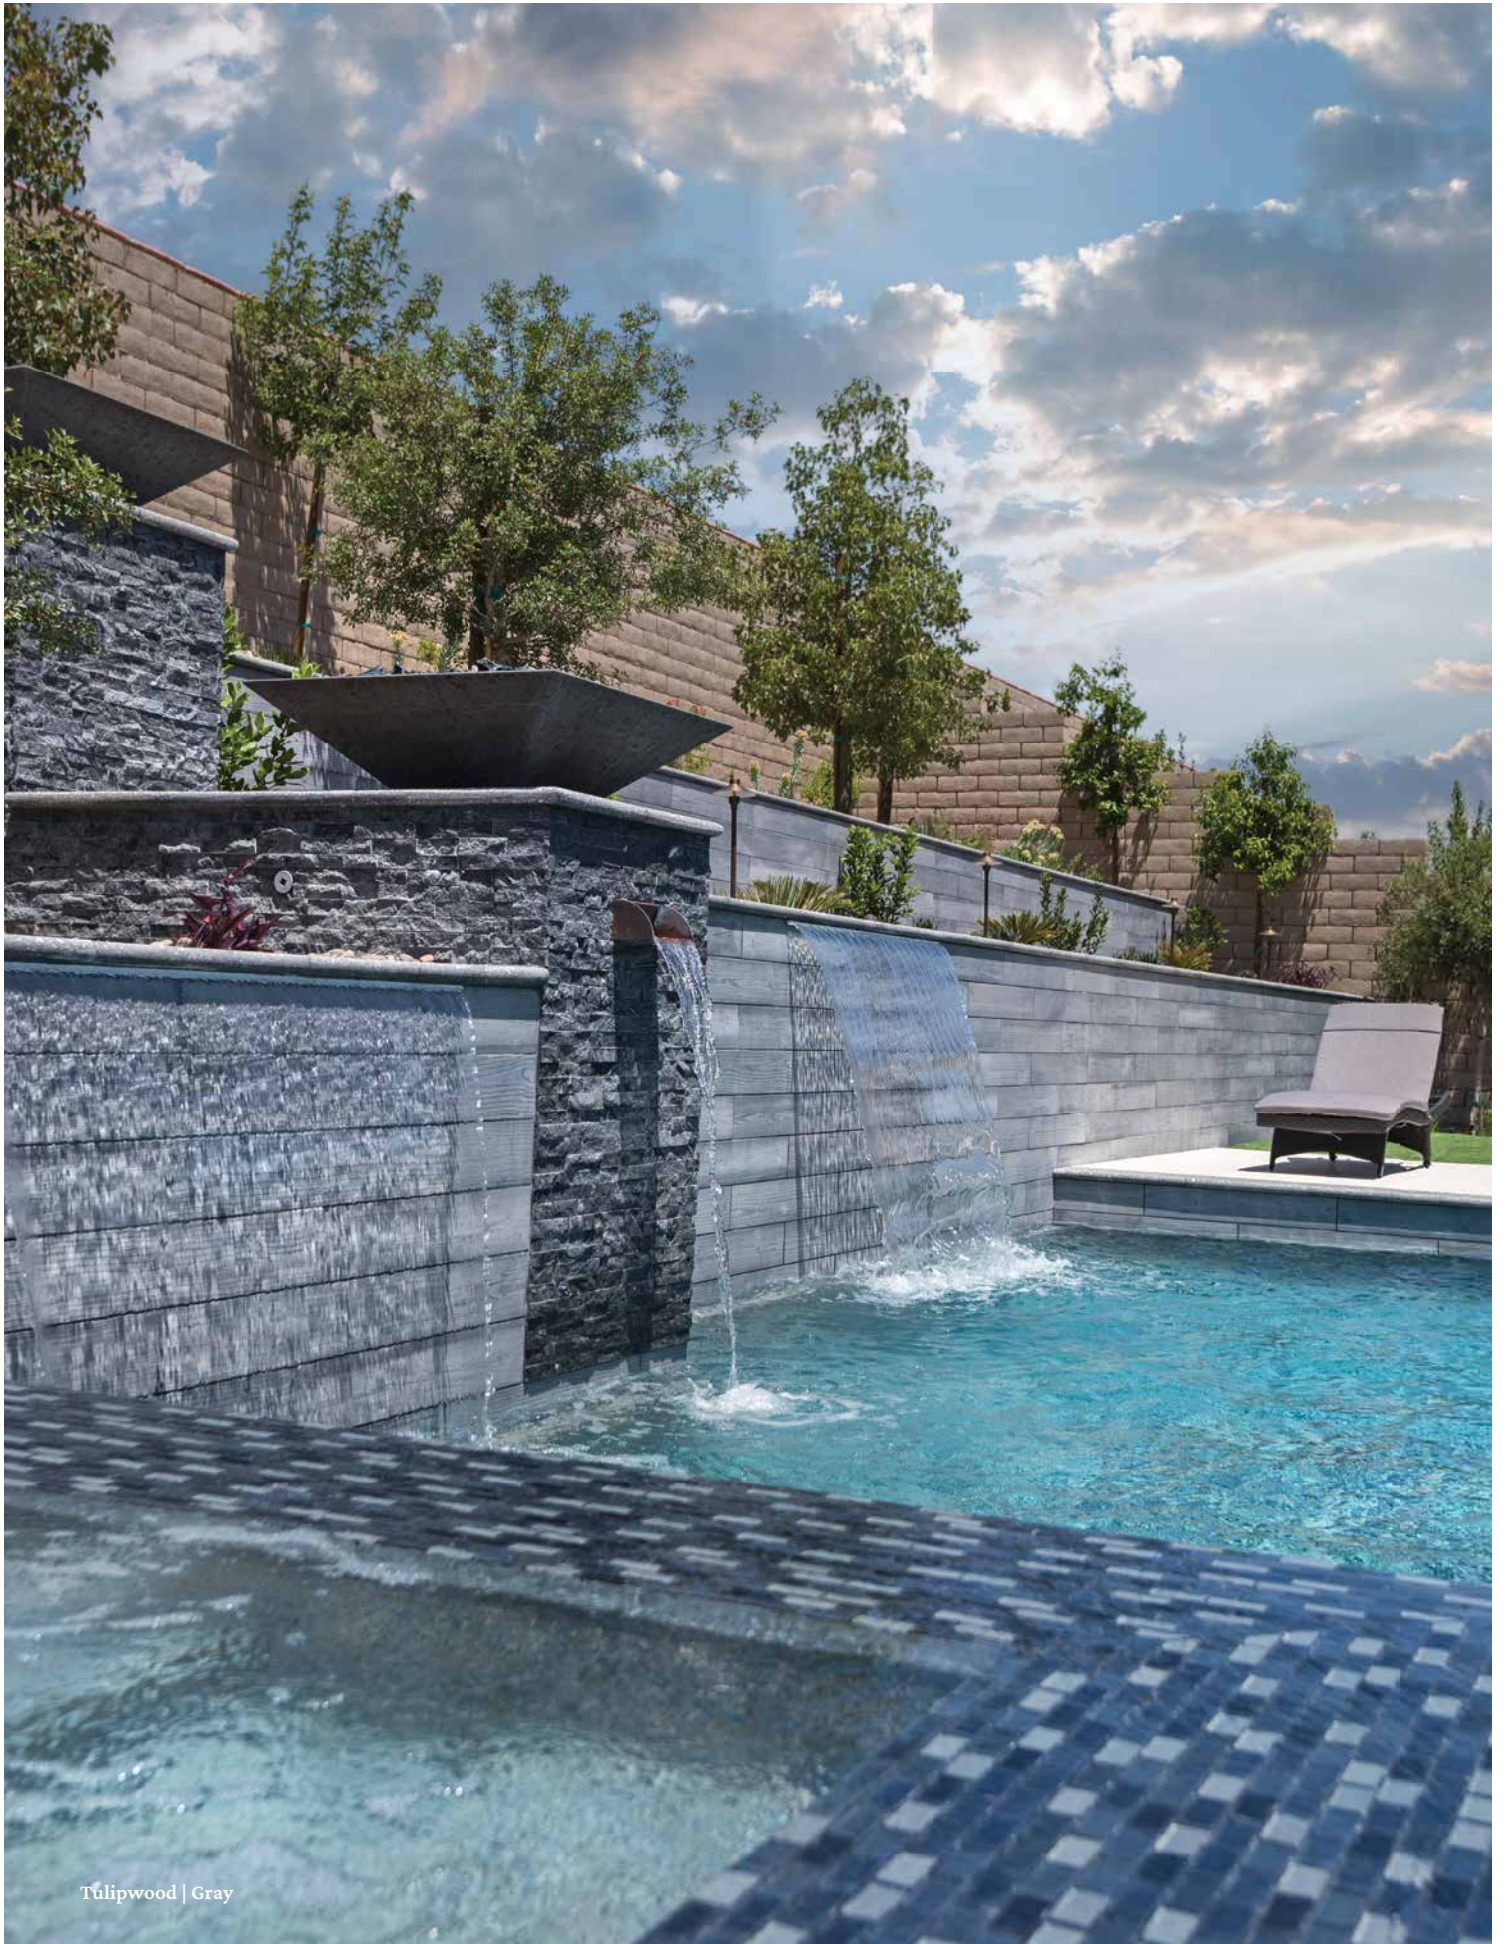

Blue  
6" x 36"  
TUL-BLUE

Brown  
6" x 36"  
TUL-BROWN

Gray  
6" x 36"  
TUL-GRAY

Size: 6" x 36" Plank

6" x 36": 1 pc. = 1.5 sq. ft.

The Tulipwood tile is available in 3" x 36" bullnose plank.

**Note**

This veneer features wide shade variations.