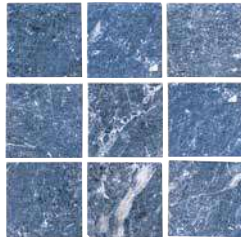

Sky Blue 2" x 2"
SFR-BLUE2X2