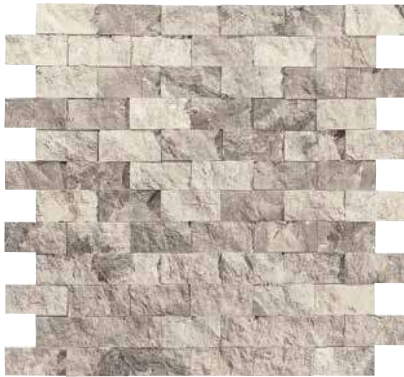

1" x 2" | MRSP-ATLANTIC1X2