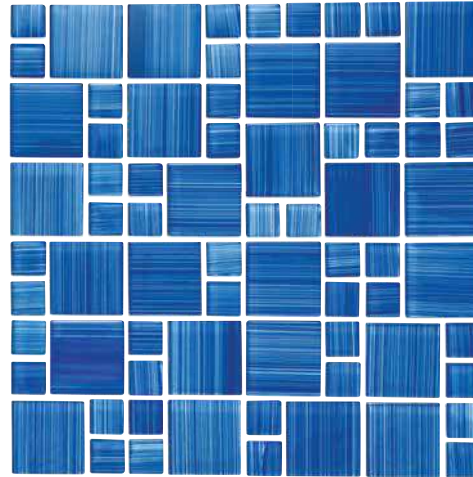

Ocean Blue  
MASEB7

Size: 2" x 4"

2" x 4": 1 sht. = 1.0 sq. ft.

Aqua  
1" x 2"  
ECD-AQUA1X2

Aqua  
Mosaic  
ECD-AQUA

Blue  
1" x 2"  
ECD-BLUE1X2

Blue  
Mosaic  
ECD-BLUE

Marine  
1" x 2"  
ECD-MARINE1X2