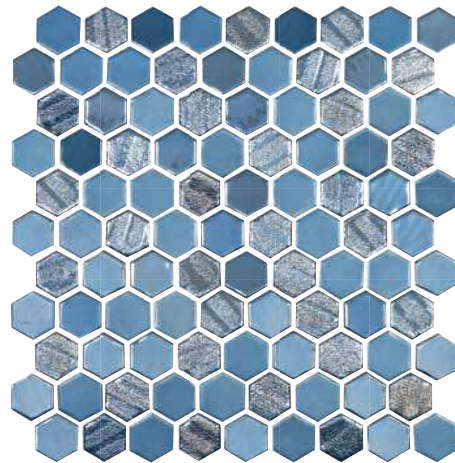

Cobalto
SGA-COBALTO HEX