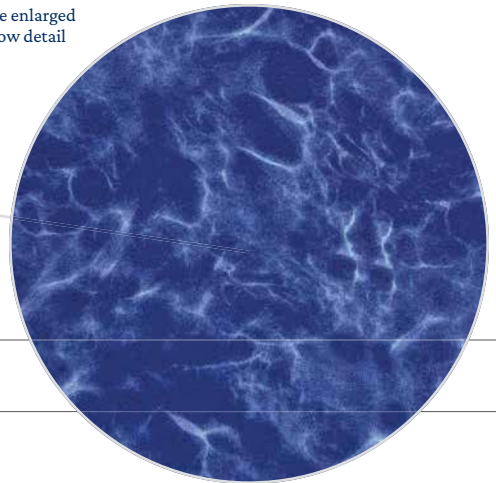

6" x 6" Solids A4200 and A3602 trim tiles are frostproof.

Mud Cap 2" x 6"  
A4200

Radius Bullnose 6" x 6"  
A3602

Lapis Blue  
GNS-LAPIS

Image enlarged to show detail

Size: 6" x 6"

6" x 6": 4 pcs. = 1.0 sq. ft. nominal

The Gneiss tile is available in 6" x 6" bullnose tile.

Ocean Breeze  
ISLANDS OBZ

Image enlarged to show detail

Size: 6" x 6"

6" x 6": 4 pcs. = 1.0 sq. ft. nominal

The Islands tile is available in 6" x 6" bullnose tile.