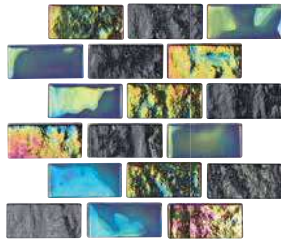

Multicolor 1" x 2"
EQX-AURORA1X2