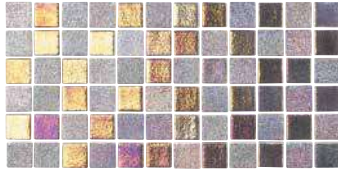

Bronze Alloy 1" x 1"
OPL-ALLOY1X1