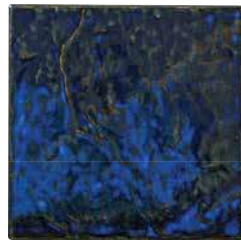

**Marine Interlocking**  
OCN-MARINE IS12

Size: Mosaic Interlocking

Mosaic Interlocking: 1 sht. = 1.0 sq. ft.

Royal Blue  
MARF635

Ocean Blue  
MARF633

Image enlarged to show detail

Royal Blue Border  
MAR35