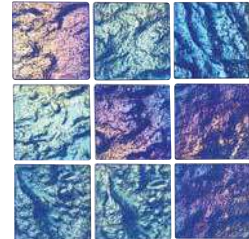

Blue
2" x 2"
LWV-BLUE2X2