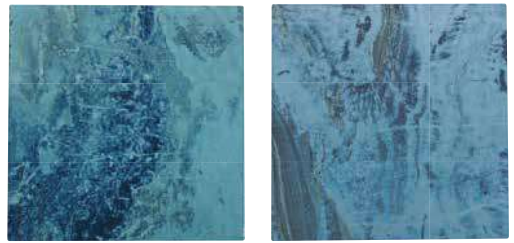

Size: 1" x 2"

1" x 2": 1 sht. = 1.0 sq. ft.

Note

This tile features wide shade variations.

Aqua 2" x 2"  
CRZBARAQU MOS2

Image enlarged to show detail

Aqua  
CRZBARAQU 6

Image enlarged to show detail