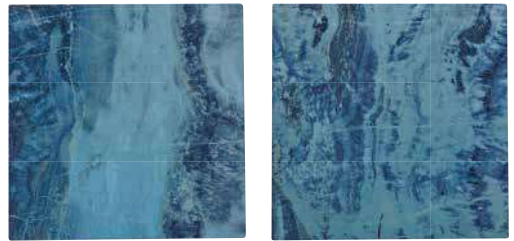

Size: 1" x 2"

1" x 2": 1 sht. = 1.0 sq. ft.

Note

This tile features wide shade variations.

Aqua 2" x 2"  
CRZBARAQU MOS2

Image enlarged to show detail

Aqua  
CRZBARAQU 6

Image enlarged to show detail