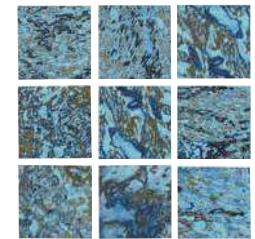

Cobalt
ELONORCOB 6

Cobalt 2" x 2"
ELONORCOB MOS2

Size: 6" x 6" | 2" x 2"

6" x 6": 4 pcs. = 1.0 sq. ft. nominal | 2" x 2": 1 sht. = 1.0 sq. ft.

The North Ocean tile is available in 6" x 6" bullnose tile.

Note

This tile features wide shade variations.