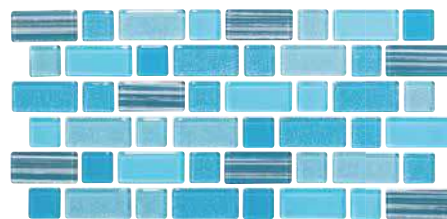

Twill

Contemporary | Glass Tile

Caribbean
TWL-CARIBBEAN

Size: Mosaic Pattern

Mosaic Pattern: 1 sht. = 1.0 sq. ft.