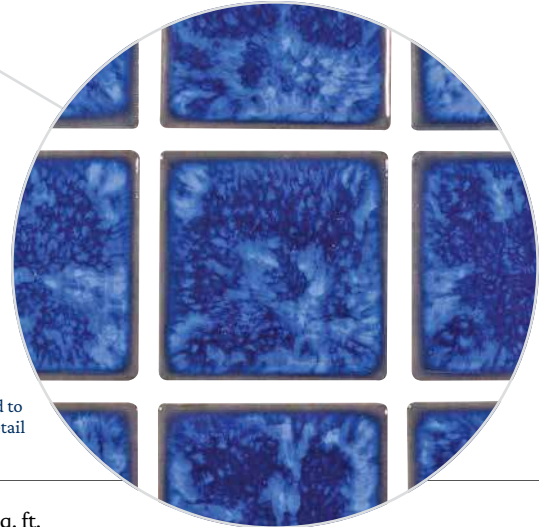

# Traditional | Glossy Porcelain Tile

Blue  
HM-206

Cobalt  
BX250

Lake  
BX44

Image enlarged to show detail

Size: 2" x 2"

HM: 1 sht. = 1.08 sq. ft. | BX: 1 sht. = 1.07 sq. ft.