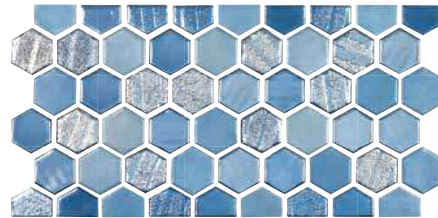

Cobalto Border
SGA-COBALTO BDR HEX