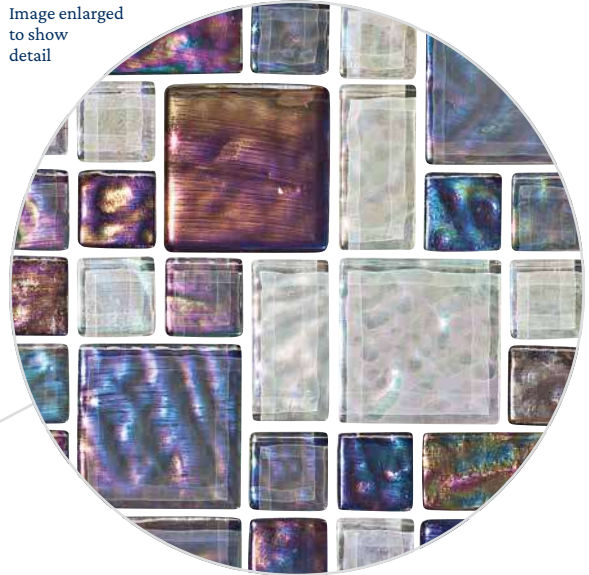

Image enlarged
to show
detail

Antigua Mosaic Pattern
MASSHR90

Size: Mosaic Pattern

Mosaic Pattern: 1 sht. = 1.0 sq. ft.