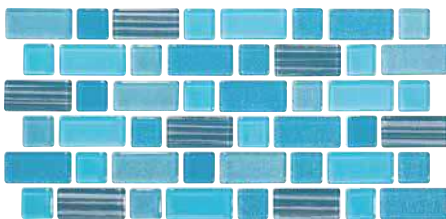

Twill

Contemporary | Glass Tile

Caribbean
TWL-CARIBBEAN

Size: Mosaic Pattern

Mosaic Pattern: 1 sht. = 1.0 sq. ft.