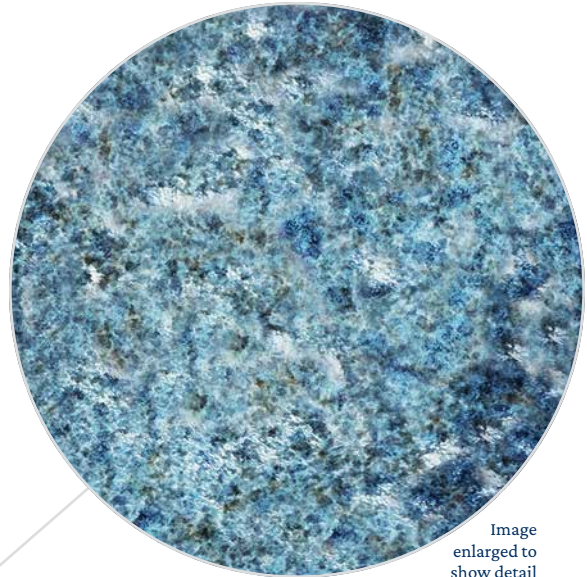

Bay Blue 2" x 2"  
FIJI-BAY2X2

Bay Blue  
FIJI-BAY

Image enlarged to show detail

Sky Blue  
FIJI-SKY

Sky Blue 1" x 1"  
FIJI-SKY1X1

Sky Blue 2" x 2"  
FIJI-SKY2X2

Size: 6" x 6" | 1" x 1" | 2" x 2"

6" x 6": 4 pcs. = 1.0 sq. ft. nominal | 1" x 1": 1 sht. = 1.0 sq. ft. | 2" x 2": 1 sht. = 1.0 sq. ft.