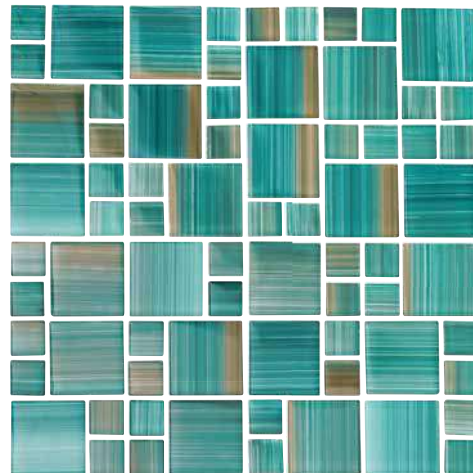

Ocean Blue  
MASEB7

Size: 2" x 4"

2" x 4": 1 sht. = 1.0 sq. ft.

Aqua  
1" x 2"  
ECD-AQUA1X2

Aqua  
Mosaic  
ECD-AQUA

Blue  
1" x 2"  
ECD-BLUE1X2

Blue  
Mosaic  
ECD-BLUE

Marine  
1" x 2"  
ECD-MARINE1X2