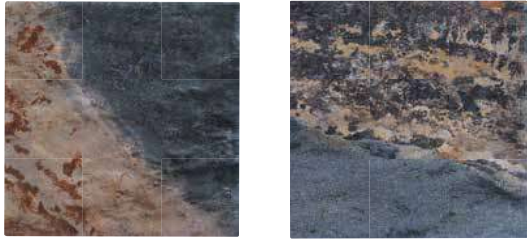

Blue Slate
RLN-BLUE SLATE