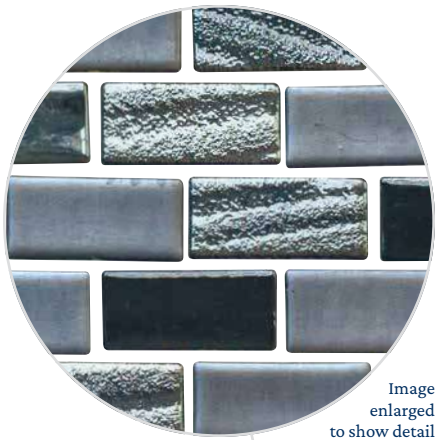

Size: 6" x 6" | 2" x 2"

6" x 6": 4 pcs. = 1.0 sq. ft. nominal | 2" x 2": 1 sht. = 1.0 sq. ft.

The Veracruz tile is available in 3" x 12" bullnose tile.

**Note**

This tile features wide shade variations.

Image enlarged to show detail