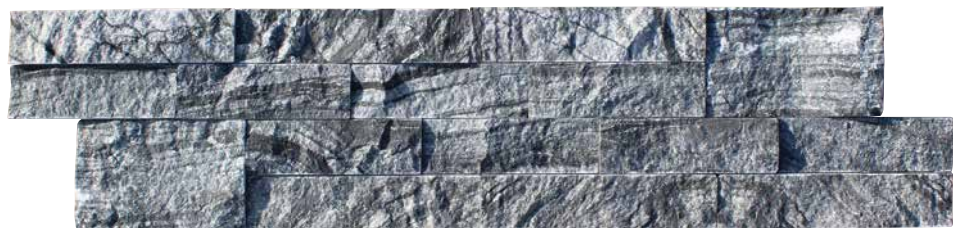

### Note

This veneer features wide shade variations.

Rust  
Quartzite 6" x 24"  
LDGR-RUST

Gray  
Marble 6" x 24"  
LDGR-MARBLE

Sahara Sand  
Quartzite 6" x 24"  
LDGR-SAND

Bark  
Slate 6" x 24"  
LDGR-BARK