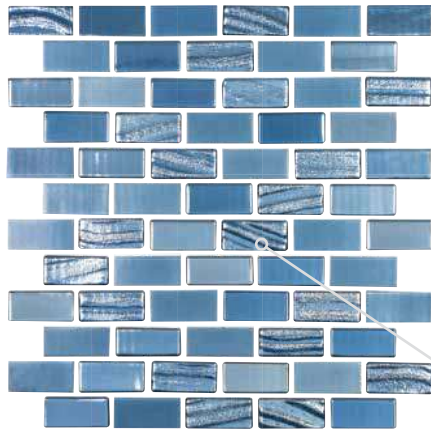

Cobalto 1" x 2"
SGA-COBALTO1X2