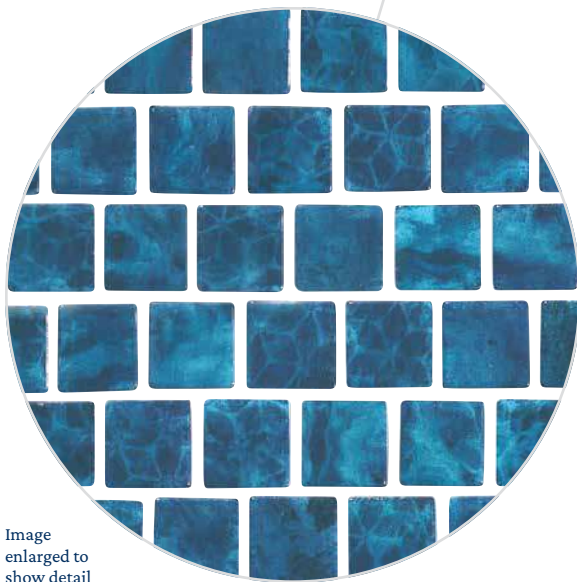

Note

This tile features wide shade variations.

Caribbean Blue  
MK-G-SEA

Sky Blue  
MK-G-SKY

Indigo  
MK-G-INDIGO

Image enlarged to show detail

Image enlarged to show detail

White Raised  
MK-G-WHITE RAISED