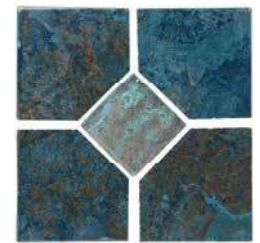

Teal Deco
CRL-TEAL DECO GL