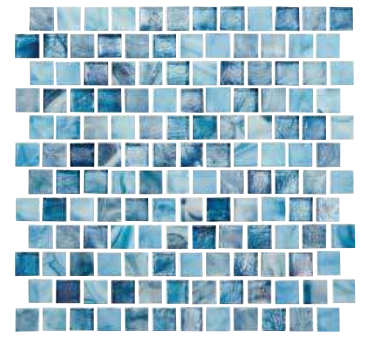

Olympic 1" x 1" | AQI-OLYMPIC