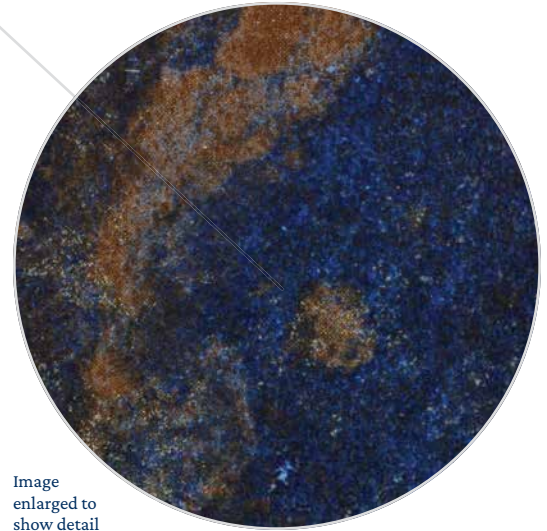

Rustic 2" x 2"  
CRL-RUSTIC2X2

Rustic Deco  
CRL-RUSTIC DECO GL

Image enlarged to show detail

Image enlarged to show detail

Teal 2" x 2"  
CRL-TEAL2X2

Teal Deco  
CRL-TEAL DECO GL

Teal  
CRL-TEAL

Size: 6" x 6" | Deco | 2" x 2"