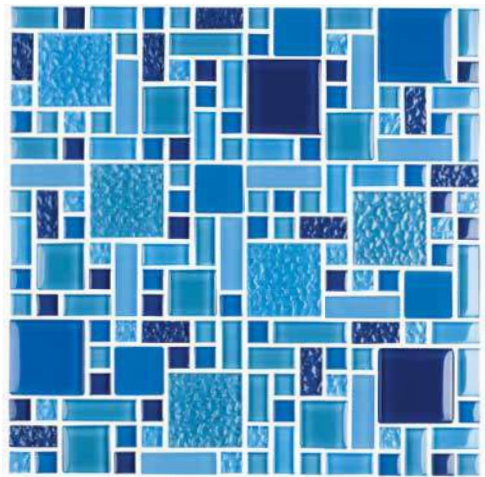

1" x 1": 1 sht. = 1.0 sq. ft. | 1" x 2": 1 sht. = 1.0 sq. ft. | 2" x 2": 1 sht. = 1.0 sq. ft.

**Pinwheel**  
FS-PINWHEEL

**Imperial**  
FS-IMPERIAL

**Royal**  
FS-ROYAL

**Pinwheel Gray**  
FS-PINWHEEL GQ

Image enlarged to show detail