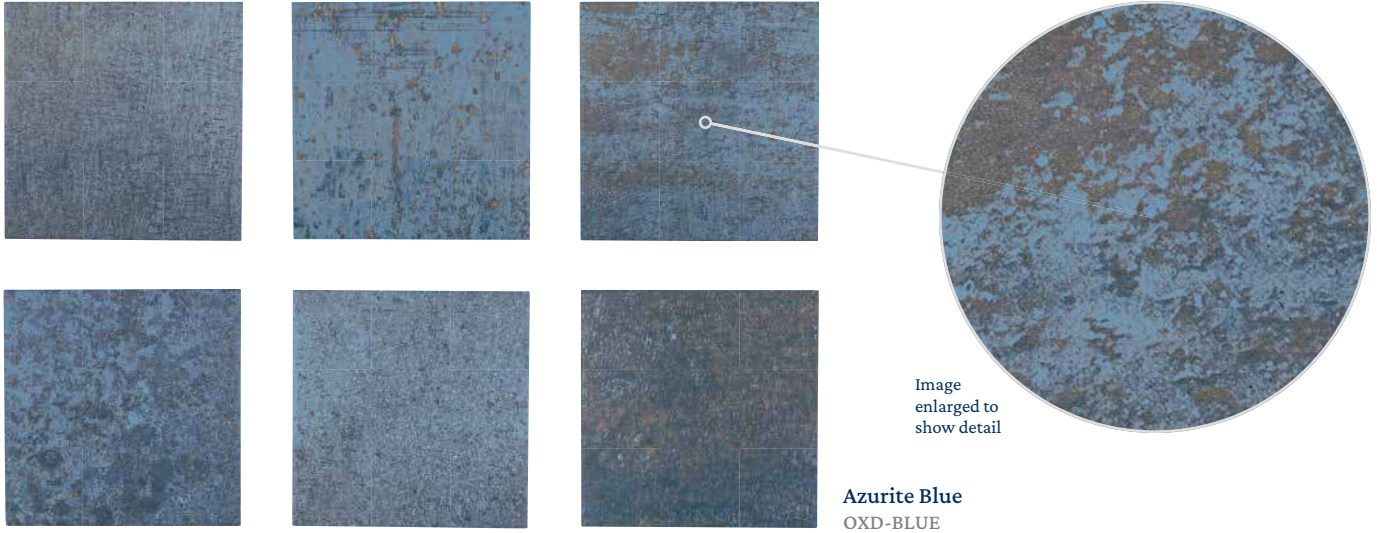

Olympic 1" x 2" | AQI-OLYMPIC1X2

Royal 1" x 1" | AQI-ROYAL

Royal 1" x 2" | AQI-ROYAL1X2

Candy 1" x 1" | AQI-CANDY

Candy 1" x 2" | AQI-CANDY1X2

Image enlarged to show detail

Size: 1" x 1" | 1" x 2"

1" x 1": 1 sht. = 0.91 sq. ft. | 1" x 2": 1 sht. = 1.0 sq. ft.