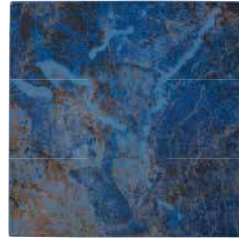

Turquoise 1" x 1"  
CVKBQS113

Size: 6" x 6" | 1" x 1" | 1" x 2"

6" x 6": 4 pcs. = 1.0 sq. ft. nominal | 1" x 1": 1 sht. = 1.0 sq. ft. | 1" x 2": 1 sht. = 1.05 sq. ft.

Note

This tile features wide shade variations.