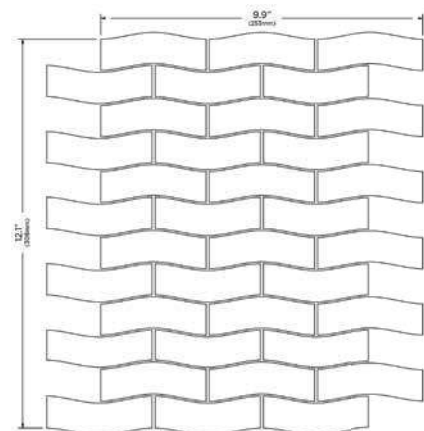

Note

Both color blends of the Tetra series can also be ordered in full interlocking sheets:

- TET-AQUA • TET-ONYX