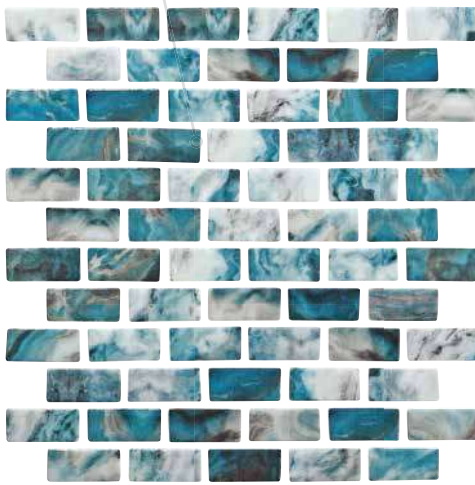

Aquamarine 1" x 2"
PRD-AQUA1X2