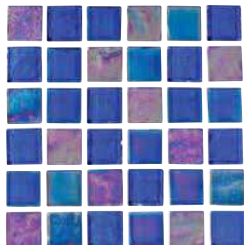

Dark Blue 1" x 1"
EQX-MIDNIGHT