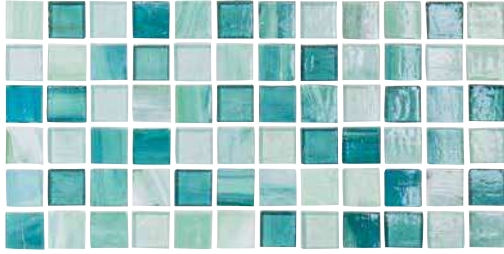

Cerulean Aqua 1" x 1"
SAN-AQUA