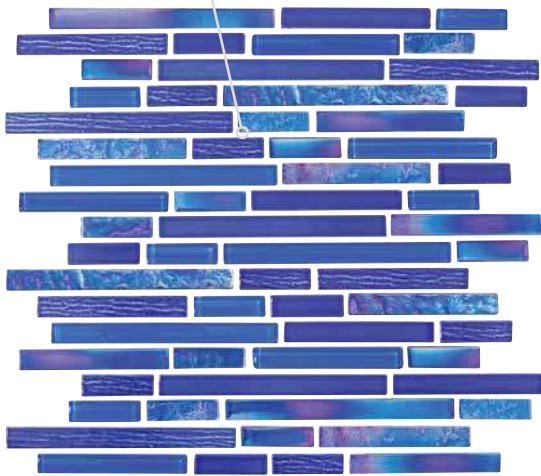

Size: Mosaic Pattern

Mosaic Pattern: 1 sht. = 1.0 sq. ft.

Image enlarged to show detail

**Blue Mosaic**  
STH-BLUE PTRN

**Blue 2\"/>**

**Teal Mosaic**  
STH-TEAL PTRN

**Teal 2\"/>**

Image enlarged to show detail