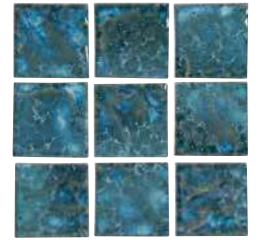

Size: 1" x 1" | 1" x 2" | 2" x 2"

1"x1": 1 sht. = 0.97 sq. ft. | 1"x2": 1 sht. = 0.97 sq. ft. | 2"x2": 1 sht. = 0.97 sq. ft.

Cobalt 1" x 1"  
MRD-COBALT1X1

Cobalt 2" x 2"  
MRD-COBALT2X2

Sea Green 1" x 1"  
MRD-SEA GREEN1X1