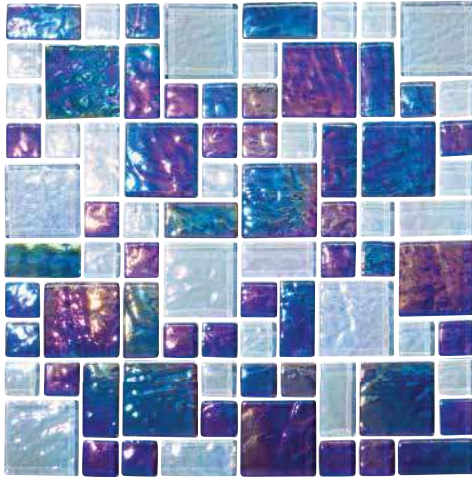

6" x 6": 4 pcs. = 1.0 sq. ft. nominal | 2" x 2": 1 sht. = 1.0 sq. ft.

The Coral tile is available in 6" x 6" bullnose tile.

Note

This tile features wide shade variations.

Bermuda Mosaic Pattern  
MASSHR91