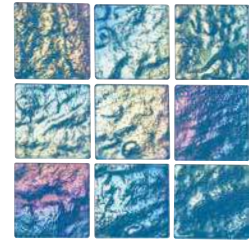

The Key West tile is available in 6" x 6" bullnose tile.

**Note**

This tile features wide shade variations.

**Aquamarine**  
1" x 2"  
LWV-AQUAMARINE1X2

**Aquamarine**  
1" x 1"  
LWV-AQUAMARINE

**Aquamarine**  
2" x 2"  
LWV-AQUAMARINE2X2