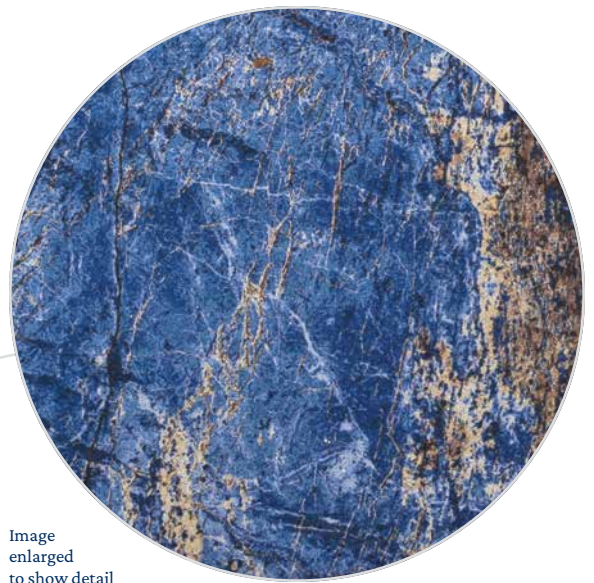

The Firestone tile is available in 3" x 12" bullnose tile.

**Note**

This tile features extreme shade variations.

Azul Del Mar  
GRN-AZUL

Piedra Multicolor  
GRN-MULTI

Bahia Blue  
GRN-BAHIA

Image enlarged to show detail