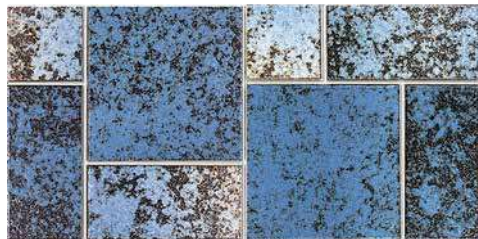

Size: 6" x 6" | 2" x 2"

6" x 6": 4 pcs. = 1.0 sq. ft. nominal | 2" x 2": 1 sht. = 1.0 sq. ft.

The Oxford tile is available in 6" x 6" bullnose tile.

Dark Blue
CVKMNR1