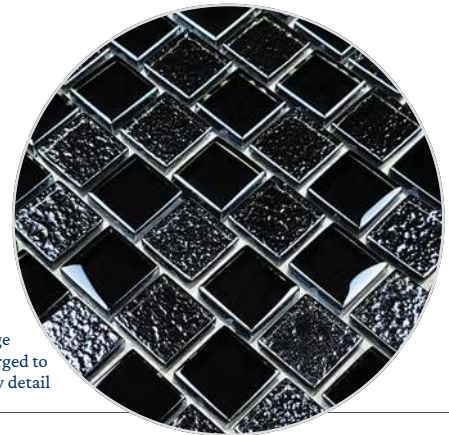

Black  
SS82323K1

Image enlarged to show detail

Size: 1" x 1"

1" x 1": 1 sht. = 1.0 sq. ft.

Moonstone  
IBZ-MOONSTONE

Azure  
IBZ-AZURE

Image enlarged to show detail

Size: 3/4" x 3/4"