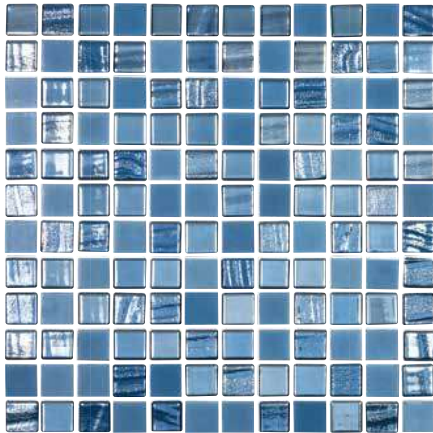

**Pearl White 1" x 1"**  
OPL-PEARL1X1

**Pearl White 1.5" x 1.5"**  
OPL-PEARL

**Sky Blue 1" x 1"**  
OPL-SKY1X1

**Sky Blue 1.5" x 1.5"**  
OPL-SKY

Size: 1" x 1" | 1.5" x 1.5"

1" x 1": 1 sht. = 1.075 sq. ft. | 1.5" x 1.5": 1 sht. = 1.075 sq. ft.