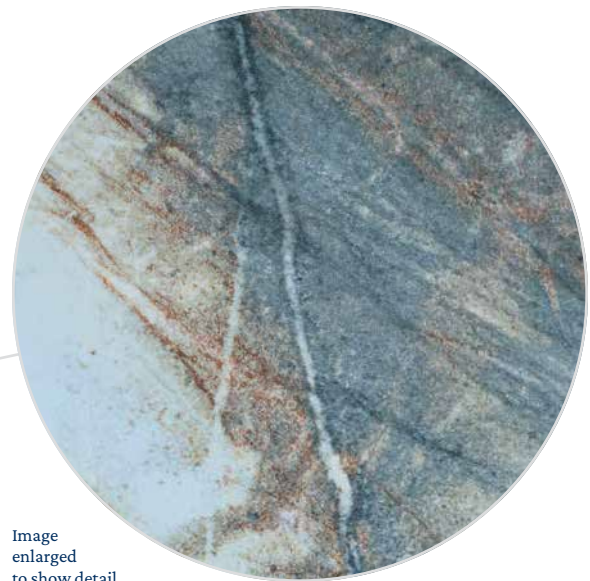

The Tivoli Stone tile is available in 6" x 6" bullnose tile.

**Note**

This tile features wide shade variations.

**Blue**  
SPN-BLUE

**Gray**  
SPN-GRAY

**Marine**  
SPN-MARINE

Image enlarged to show detail

Size: 6" x 6"