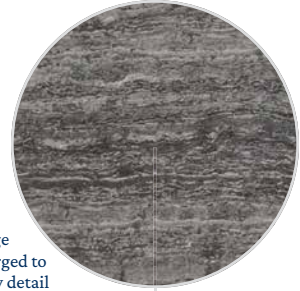

The Simulated Quartzite tile is available in 3" x 12" bullnose tile.

**Note**

This tile features wide shade variations.

**La Paz**  
TAV-LA PAZ

**Merida**  
TAV-MERIDA

**Puebla**  
TAV-PUEBLA

**Size: 6" x 6"**      6" x 6": 4 pcs. = 1.0 sq. ft. nominal