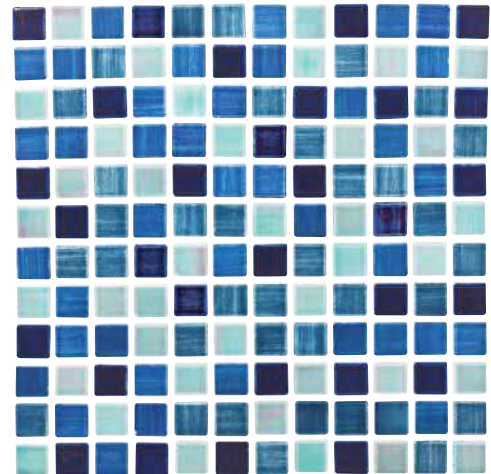

**Note**

This tile features wide shade variations.

Sky Blue  
BUE22

Navy Blue  
BUE40

Lake Blue  
BUE44

Size: Mosaic Border

Mosaic Border: 1 sht. = 1.07 sq. ft.

Blonde Mix  
MASBMX100