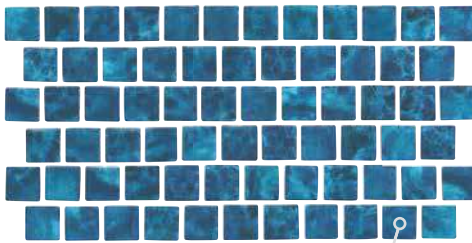

Note

This tile features wide shade variations.

Caribbean Blue  
MK-G-SEA

Sky Blue  
MK-G-SKY

Indigo  
MK-G-INDIGO

Image enlarged to show detail

Image enlarged to show detail

White Raised  
MK-G-WHITE RAISED