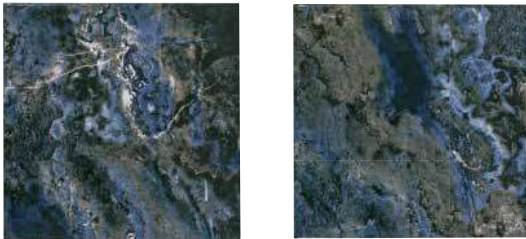

Blue Azurite
CDR-AZURITE