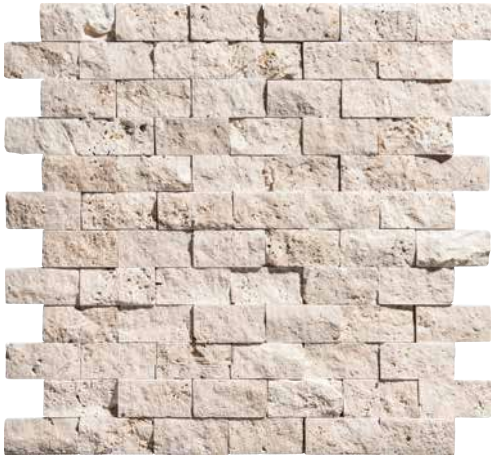

Ivory 1" x 2"
TVSP-IVORY1X2