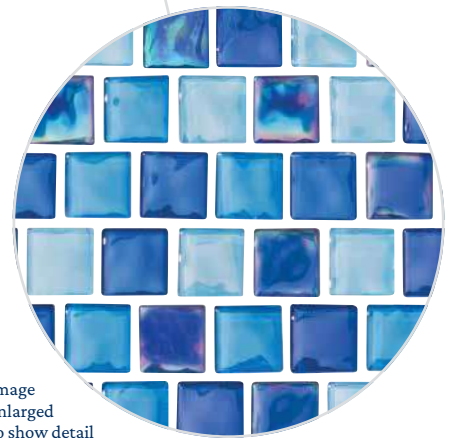

Image enlarged to show detail

Aquamarine 1" x 2"  
PRD-AQUA1X2

Aquamarine 1" x 1"  
PRD-AQUA

Blue 1" x 2"  
PRD-BLUE1X2

Blue 1" x 1"  
PRD-BLUE

Image enlarged to show detail

Size: 1" x 1" | 1" x 2"

1" x 1": 1 sht. = 1.0 sq. ft. | 1" x 2": 1 sht. = 1.0 sq. ft.

Image enlarged to show detail

Lagoon 1" x 2"  
SCA-LAGOONIX2

Lagoon 1" x 1"  
SCA-LAGOON

Ocean 1" x 2"  
SCA-OCEANIX2

Ocean 1" x 1"  
SCA-OCEAN

Image enlarged to show detail

Size: 1" x 1" | 1" x 2"

1" x 1": 1 sht. = 1.0 sq. ft. | 1" x 2": 1 sht. = 1.0 sq. ft.