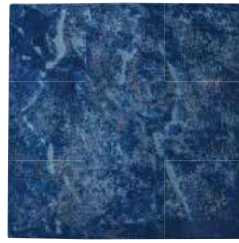

Turquoise 1" x 1"  
CVKBQS113

Size: 6" x 6" | 1" x 1" | 1" x 2"

6" x 6": 4 pcs. = 1.0 sq. ft. nominal | 1" x 1": 1 sht. = 1.0 sq. ft. | 1" x 2": 1 sht. = 1.05 sq. ft.

Note

This tile features wide shade variations.