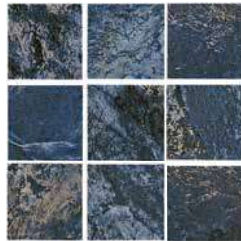

# Traditional | Stone Look Porcelain Tile

Dark Blue  
CVKMNB1

Green  
CVKMNB3

Size: Mosaic Border

Mosaic Border: 1 sht. = 1.0 sq. ft.

Note

This tile features wide shade variations.

Blue  
SILOXFBLU 6