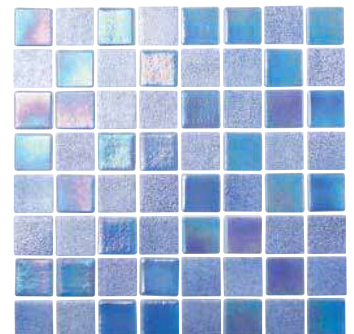

Sky Blue 1.5" x 1.5"
OPL-SKY

Size: 1" x 1" | 1.5" x 1.5"

1" x 1": 1 sht. = 1.075 sq. ft. | 1.5" x 1.5": 1 sht. = 1.075 sq. ft.