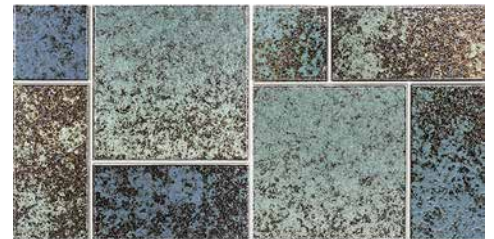

Blue 2" x 2"  
SILOXFBLU MOS2

Size: 6" x 6" | 2" x 2"

6" x 6": 4 pcs. = 1.0 sq. ft. nominal | 2" x 2": 1 sht. = 1.0 sq. ft.

The Oxford tile is available in 6" x 6" bullnose tile.

Dark Blue  
CVKMNR1

Green  
CVKMNR3