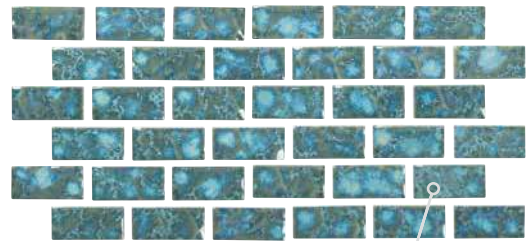

Sea Green 1" x 2"
MRD-SEA GREEN1X2