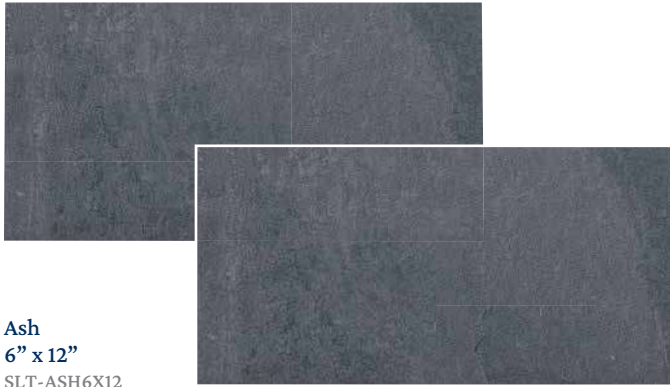

Ash
6" x 12"
SLT-ASH6X12