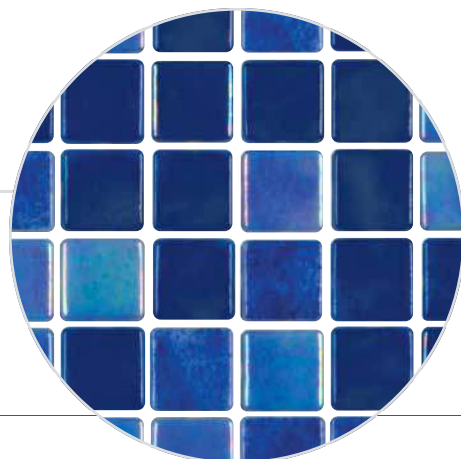

**Dark Blue Glossy**  
TRI-DKBLUE-GL

Size: 1" x 1"

1" x 1": 1 sht. = 1.6554 sq. ft.

Rustic Blue Blend  
9730-5AT

Bright Cobalt Blue Blend  
9575-5AT

Size: 1" x 1"

1" x 1": 1 sht. = 1.0 sq. ft.

Sea Blue  
MASEB2