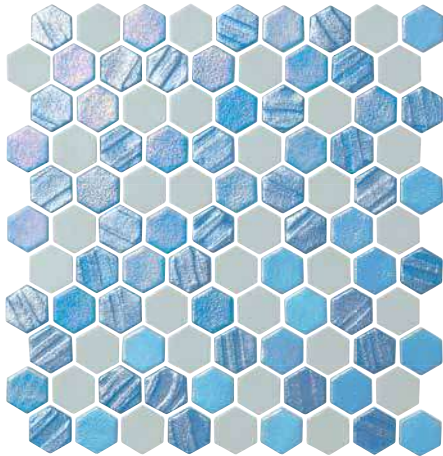

**Note**

This tile features extreme shade variations.

Anubis Gold  
1" x 1"  
SOL-ANUBISIX1

Anubis Gold  
SOL-ANUBIS

Cleo Blue  
1" x 1"  
SOL-CLEOIX1

Cleo Blue  
SOL-CLEO

Silver  
1" x 1"  
SOL-ISISIX1

Silver  
SOL-ISIS

Size: 1" x 1" | Mosaic Pattern

1" x 1": 1 sht. = 1.0 sq. ft. | Mosaic Pattern: 1 sht. = 1.0 sq. ft.

Arctic Blue  
STA-ARCTIC

Silver  
STA-SILVER

Arctic Blue  
Border  
STA-ARCTIC BDR

Silver  
Border  
STA-SILVER BDR