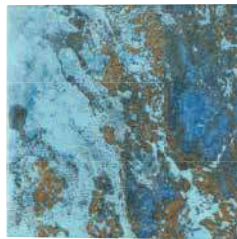

Aqua
SAR-AQUA