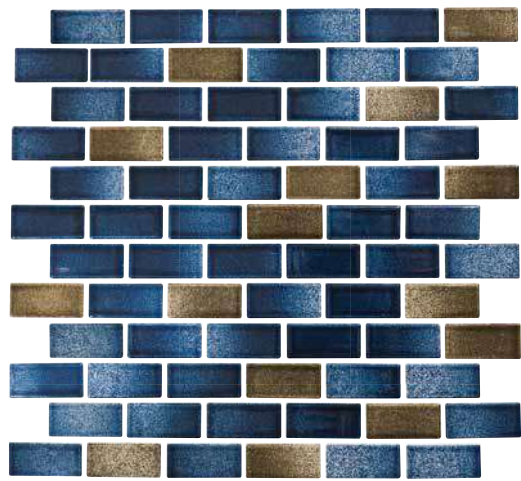

Cobalt  
AZ606

Size: 6" x 6" | Deco

6" x 6": 4 pcs. = 1.0 sq. ft. nominal

The Aztec tile is available in 6" x 6" bullnose tile.

Note

This tile features wide shade variations.

Blue Mix  
MASBBM1

Blue Gray Mix  
MASBBM2