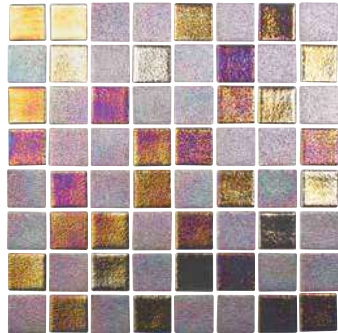

- OCN-BLACKIES HEX • OCN-MAVERICKS HEX
- OCN-PACIFICA HEX

Size: Mosaic Border | Hex Border | 1" x 1" | Hex Interlocking

Mosaic Border: 1 sht. = 1.0757 sq. ft. | Hex Border: 1 sht. = 0.5065 sq. ft.  
1" x 1": 1 sht. = 1.0 sq. ft. | Hex Interlocking: 1 sht. = 0.9455 sq. ft.

**Bronze Alloy 1" x 1"**  
OPL-ALLOY1X1

**Bronze Alloy 1.5" x 1.5"**  
OPL-ALLOY

**Azure Blue 1" x 1"**  
OPL-AZURE1X1

**Azure Blue 1.5" x 1.5"**  
OPL-AZURE

**Steel Grey 1" x 1"**  
OPL-GREY1X1

**Steel Grey 1.5" x 1.5"**  
OPL-GREY