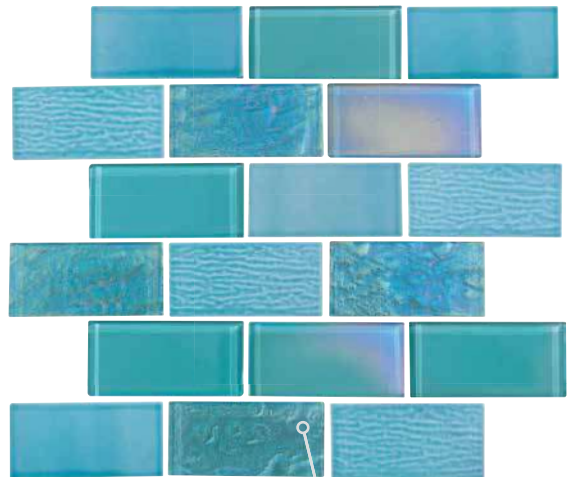

Size: Mosaic Pattern

Mosaic Pattern: 1 sht. = 1.0 sq. ft.

Image enlarged to show detail

**Blue Mosaic**  
STH-BLUE PTRN

**Blue 2\"/>**

**Teal Mosaic**  
STH-TEAL PTRN

**Teal 2\"/>**

Image enlarged to show detail