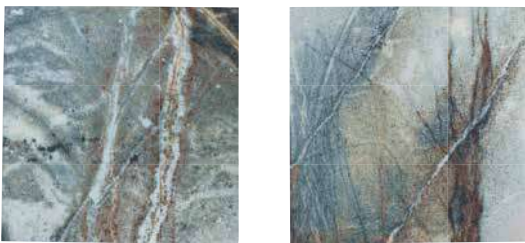

The Tivoli Stone tile is available in 6" x 6" bullnose tile.

**Note**

This tile features wide shade variations.

**Blue**  
SPN-BLUE

**Gray**  
SPN-GRAY

**Marine**  
SPN-MARINE

Image enlarged to show detail

Size: 6" x 6"