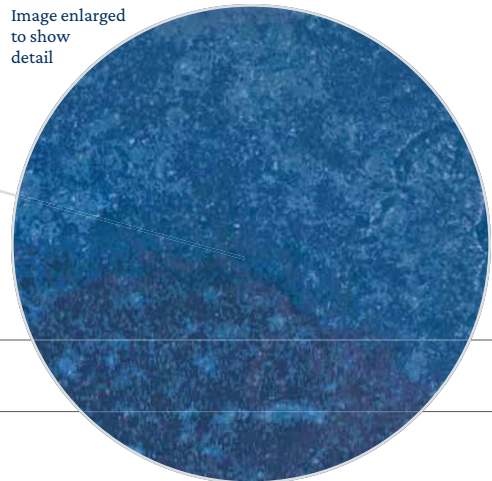

Image enlarged  
to show  
detail

Antigua Mosaic Pattern  
MASSHR90

Size: Mosaic Pattern

Mosaic Pattern: 1 sht. = 1.0 sq. ft.

Ocean  
BDW-OCEAN

Image enlarged  
to show  
detail

Size: 6" x 6"

6" x 6": 4 pcs. = 1.0 sq. ft. nominal