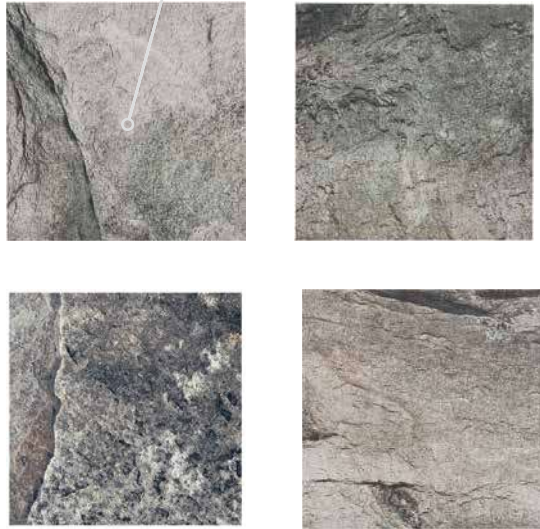

Note

This tile features wide shade variations.

Terra Blue  
LC-2440S

Electric Blue  
LC-4141

Image enlarged to show detail

Size: Mosaic Border

Mosaic Border: 1 sht. = 1.15 sq. ft.

Image enlarged to show detail