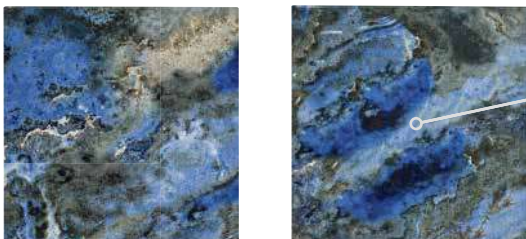

The Boardwalk tile is available in 6" x 6" bullnose tile.

Blue Azurite  
CDR-AZURITE

Moonstone  
CDR-MOON

Blue Agate  
CDR-AGATE

Image enlarged to show detail

Size: 6" x 6"

6" x 6": 4 pcs. = 1.0 sq. ft. nominal