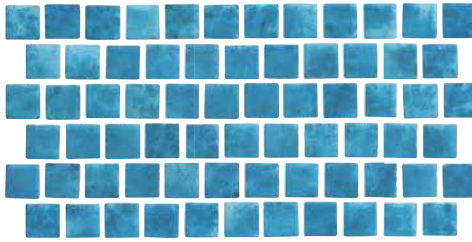

Cerulean
MK-G-CERULEAN