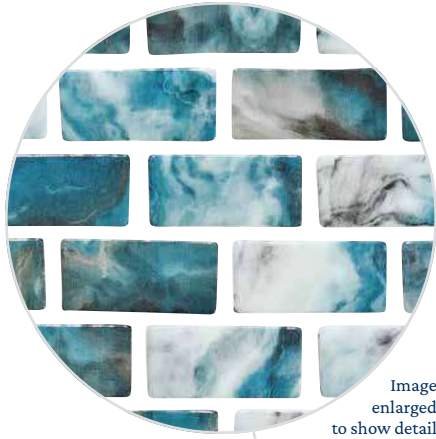

The Martinique tile is available in a border pattern, 6"x6" field tile, and 2"x2" mesh-mounted to allow a wide variety of design options. Create sophisticated designs on raised bond beams, spa walls and waterfall effects.