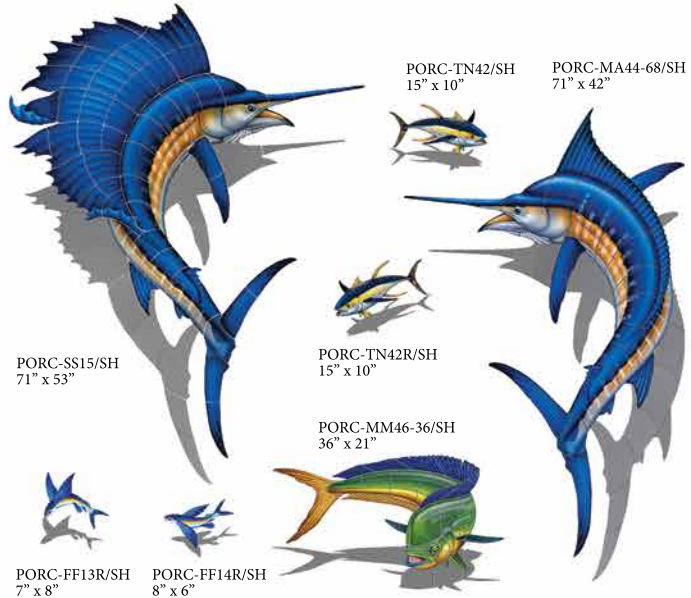

Note

This tile features wide shade variations.

Quartzite Classic Ledgerstone

PORC-BD1-36/SH  
36" x 25"

PORC-BB18-8/SH  
9" x 8"

PORC-BD2-36/SH  
36" x 20"

PORC-TN42/SH  
15" x 10"

PORC-MA44-68/SH  
71" x 42"