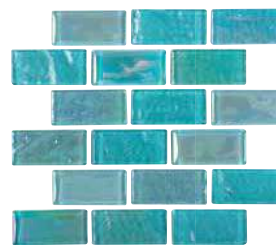

Icy Teal 1" x 2"
EQX-WINTER1X2