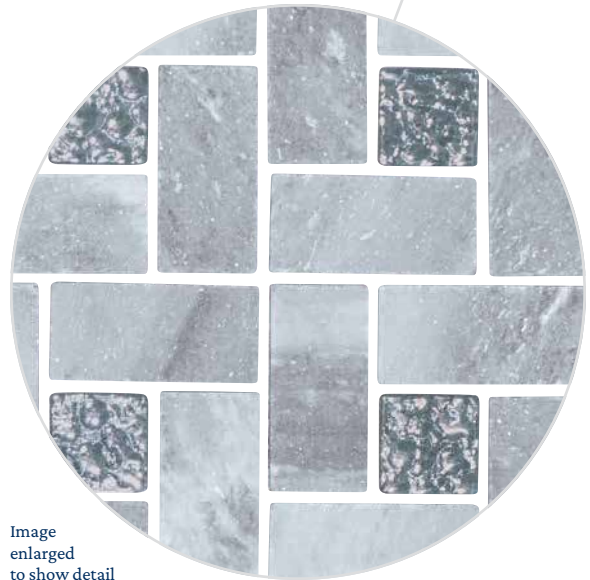

1" x 1": 1 sht. = 1.0 sq. ft. | 1" x 2": 1 sht. = 1.0 sq. ft. | 2" x 2": 1 sht. = 1.0 sq. ft.

**Pinwheel**  
FS-PINWHEEL

**Imperial**  
FS-IMPERIAL

**Royal**  
FS-ROYAL

**Pinwheel Gray**  
FS-PINWHEEL GQ

Image enlarged to show detail