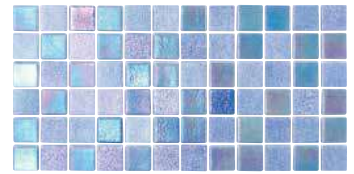

Sky Blue 1" x 1"
OPL-SKY1X1