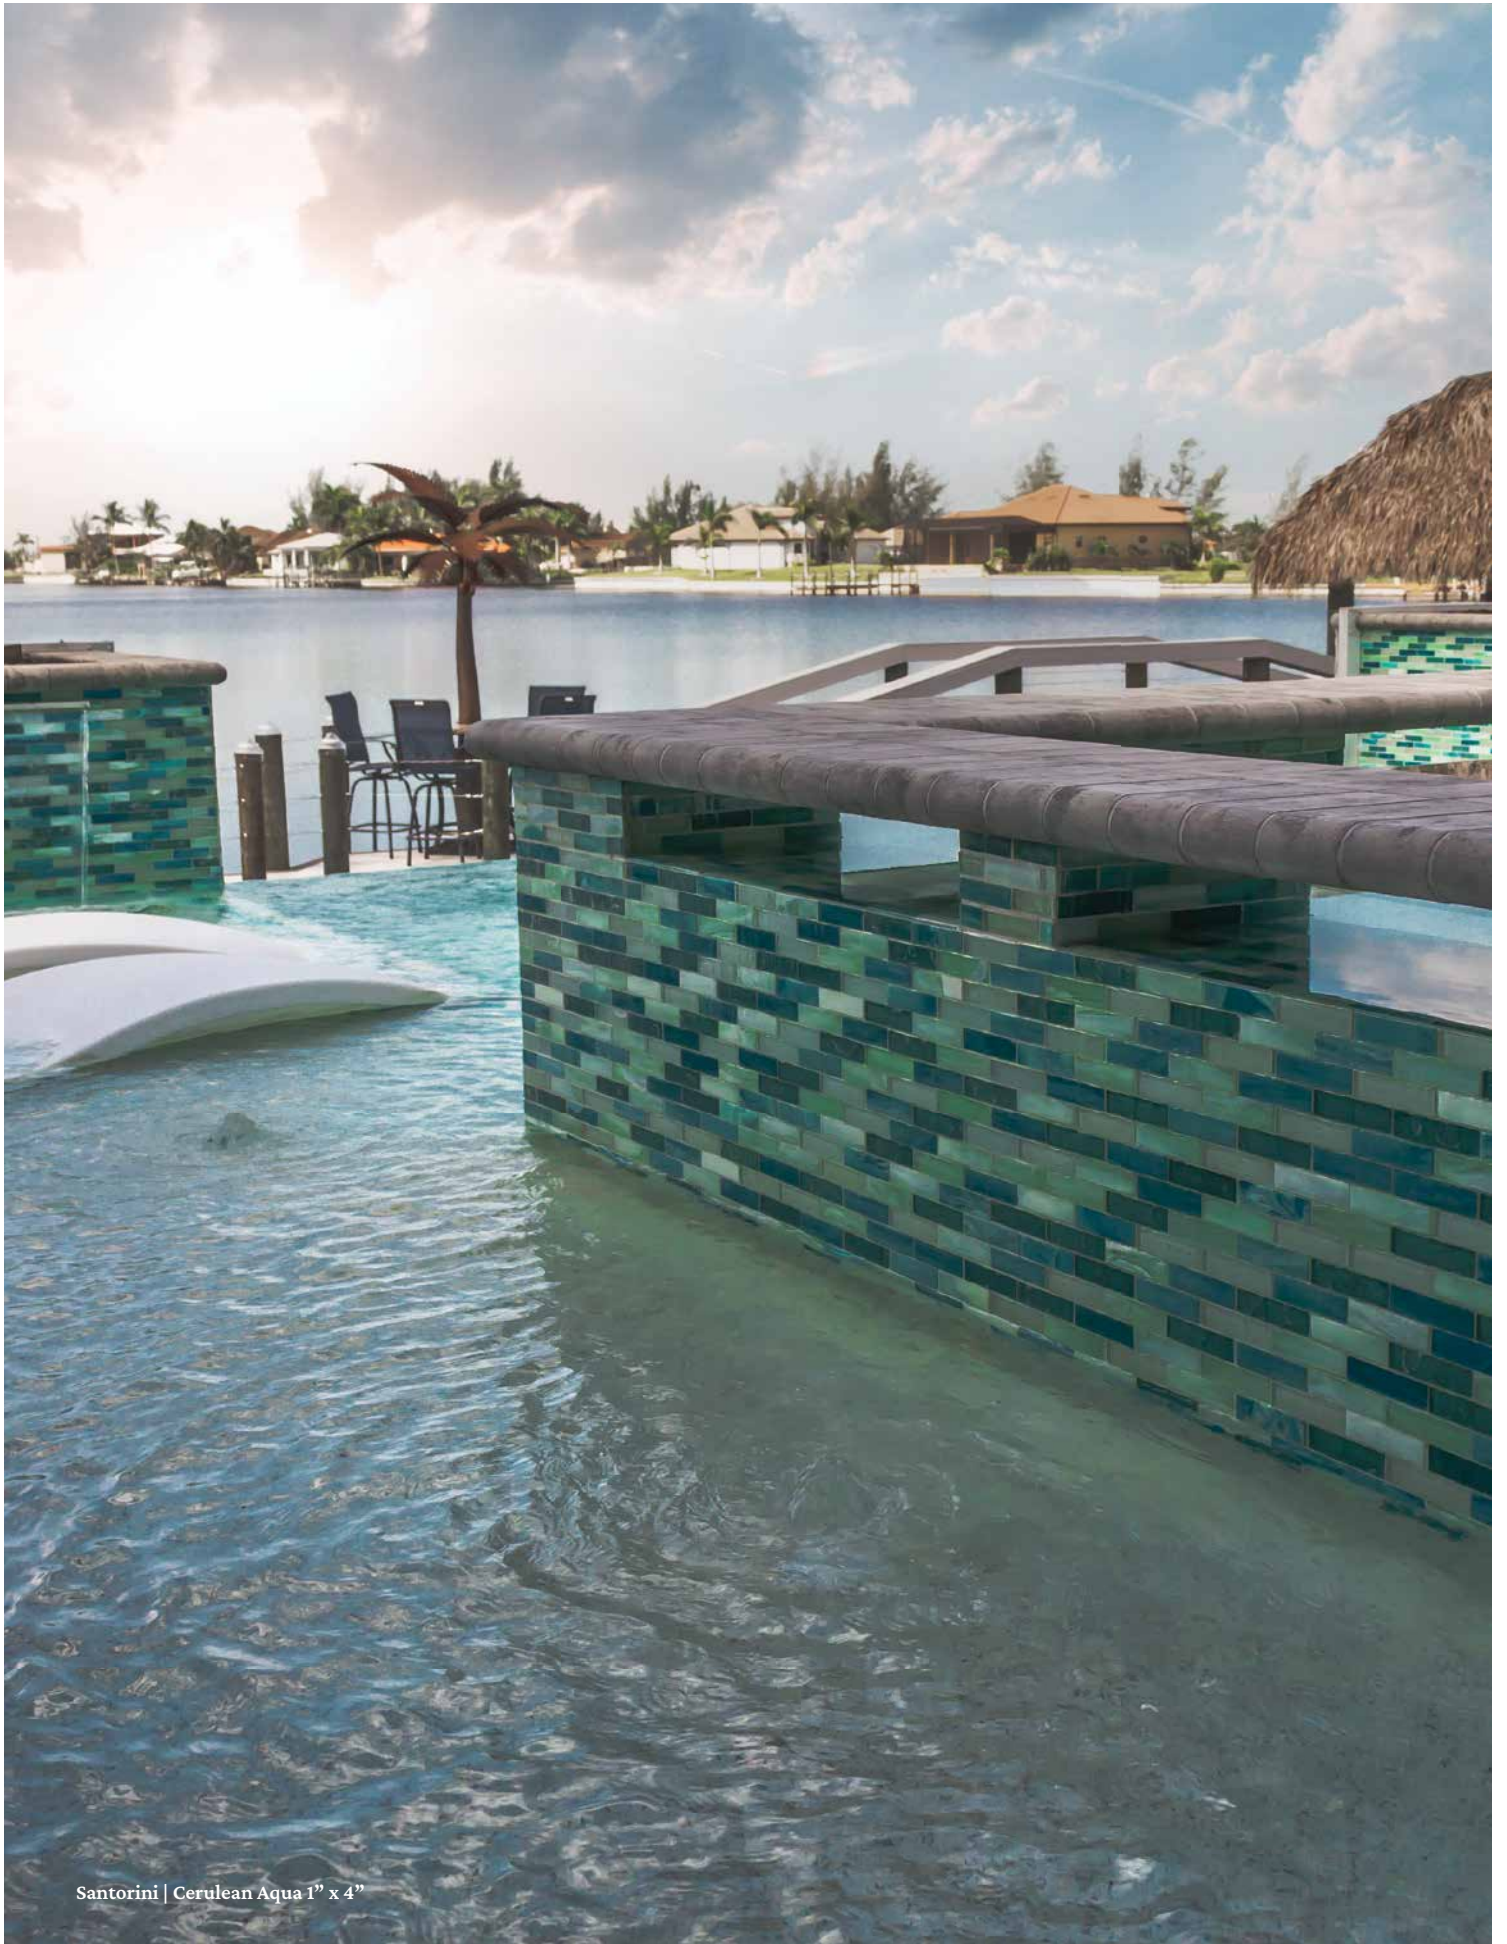

1" x 1": 1 sht. = 1.09 sq. ft. | 1" x 4": 1 sht. = 0.85 sq. ft.

Santorini | Cerulean Aqua 1" x 4"