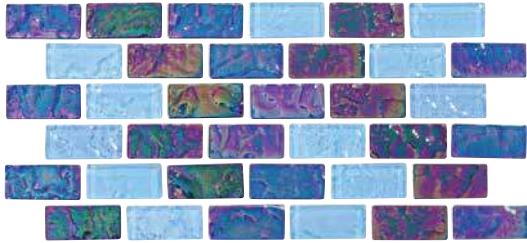

Size: Mosaic Pattern

Mosaic Pattern: 1 sht. = 1.0 sq. ft.

Note

This tile features wide shade variations.

Jules | Bright Cobalt Blue Blend

Sierra Blue Slate

Cobalt 1" x 2"  
NSH-COBALT1X2

Volcanic 1" x 2"  
NSH-VOLCANIC1X2