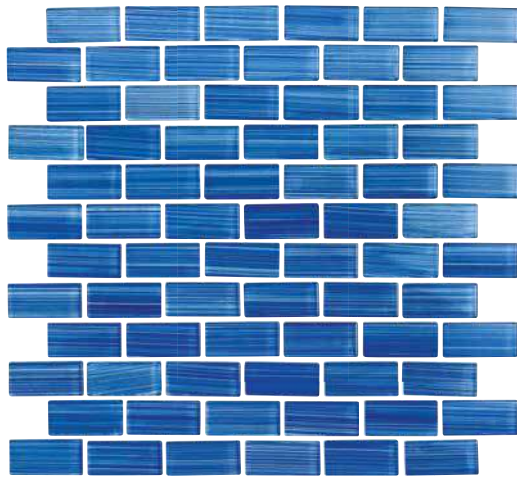

Ocean Blue  
MASEB7

Size: 2" x 4"

2" x 4": 1 sht. = 1.0 sq. ft.

Aqua  
1" x 2"  
ECD-AQUA1X2

Aqua  
Mosaic  
ECD-AQUA

Blue  
1" x 2"  
ECD-BLUE1X2

Blue  
Mosaic  
ECD-BLUE

Marine  
1" x 2"  
ECD-MARINE1X2