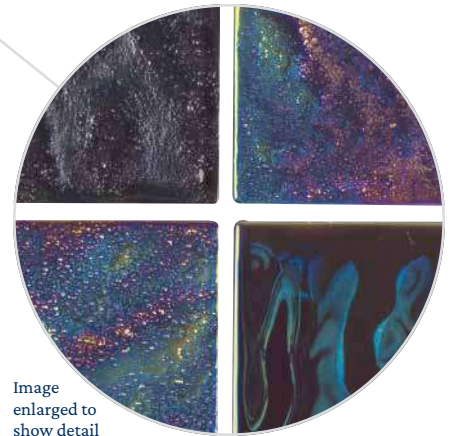

Marine  
Mosaic  
ECD-MARINE

Size: 1" x 2" | Mosaic Pattern

1" x 2": 1 sht. = 1.0 sq. ft. | Mosaic Pattern: 1 sht. = 1.0 sq. ft.

**Multicolor 1" x 1"**  
EQX-AURORA

**Multicolor 1" x 2"**  
EQX-AURORA1X2

**Multicolor 2" x 2"**  
EQX-AURORA2X2