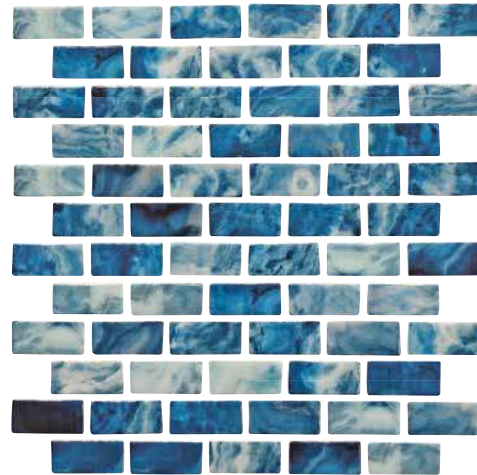

Blue 1" x 2"
PRD-BLUE1X2