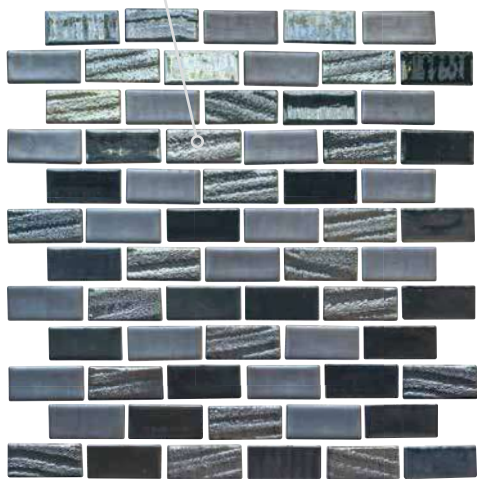

Size: 6" x 6" | 2" x 2"

6" x 6": 4 pcs. = 1.0 sq. ft. nominal | 2" x 2": 1 sht. = 1.0 sq. ft.

The Veracruz tile is available in 3" x 12" bullnose tile.

**Note**

This tile features wide shade variations.

Image enlarged to show detail