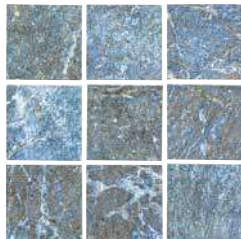

The Caldera tile is available in 6" x 6" bullnose tile.

Note

This tile features wide shade variations.

Sky Blue  
SFR-BLUE

Sky Blue 2" x 2"  
SFR-BLUE2X2

Boulder Gray  
SFR-GRAY

Boulder Gray 2" x 2"  
SFR-GRAY2X2