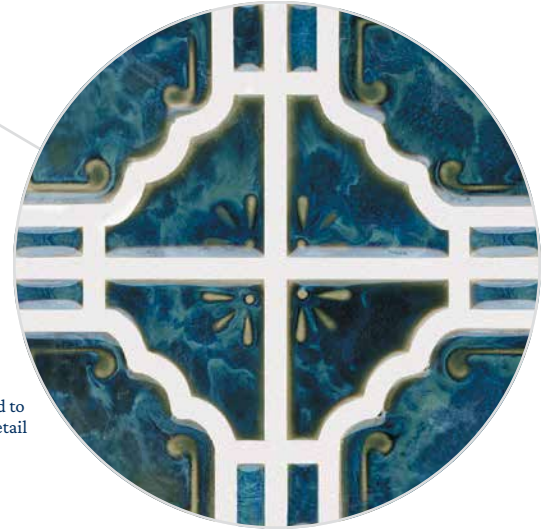

Image enlarged to show detail

Size: Mosaic Pattern

ME: 1 sht. = 1.0 sq. ft. | STB: 1 sht. = 0.98 sq. ft.