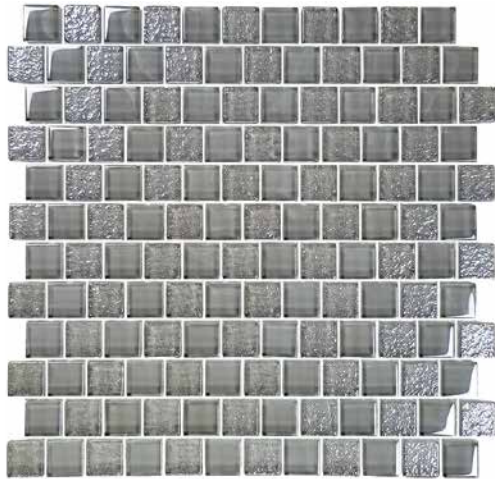

Image enlarged to show detail

**Size: Mosaic Border | 12" x 12" Interlocking**

Mosaic Border: 1 sht. = 0.5108 sq. ft.  
Mosaic Interlocking: 1 sht. = 0.9009 sq. ft.

### Note

All four color blends of the Marquise series can also be ordered in full interlocking sheets:

- MRQ-PACIFIC
- MRQ-DAYDREAM
- MRQ-TWILIGHT
- MRQ-SHADOWS

Image enlarged to show detail

Gray  
SS82323K2