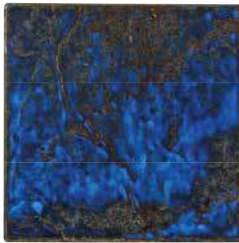

Royal Blue
MARF635