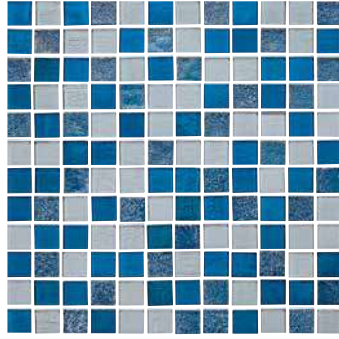

Oceano 1" x 1" | PFC-OCEANO