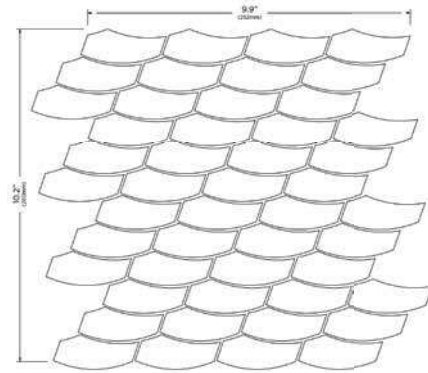

Mosaic Pattern: 1 sht. = 1.05 sq. ft.

**Portofino**  
MRM-PORTOFINO BDR

**Aero**  
MRM-AERO BDR

**Abruzzo**  
MRM-ABRUZZO BDR

**Note**

All three color blends of the Mermaid series can also be ordered in full interlocking sheets:

- MRM-PORTOFINO • MRM-AERO • MRM-ABRUZZO

**Size: Mosaic Border | Interlocking**

Mosaic Border: 1 sht. = 0.511 sq. ft.  
Interlocking: 1 sht. = 0.705 sq. ft.

**Aqua**  
TET-AQUA BDR

**Onyx**  
TET-ONYX BDR

**Size: Mosaic Border | Interlocking**

Mosaic Border: 1 sht. = 0.381 sq. ft.  
Interlocking: 1 sht. = 0.839 sq. ft.

**Note**

Both color blends of the Tetra series can also be ordered in full interlocking sheets: