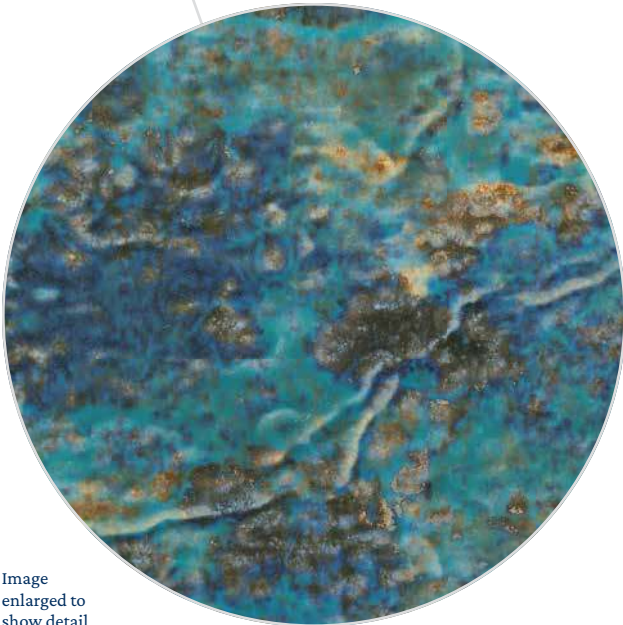

**Aqua 1" x 1"**  
MASSV111

**Aqua**  
MASSV611

Image enlarged to show detail

Image enlarged to show detail

**Light Blue 1" x 1"**  
MASSV114

**Light Blue**  
MASSV614

Size: 6" x 6" | 1" x 1"

6" x 6": 4 pcs. = 1.0 sq. ft. nominal | 1" x 1": 1 sht. = 1.0 sq. ft.