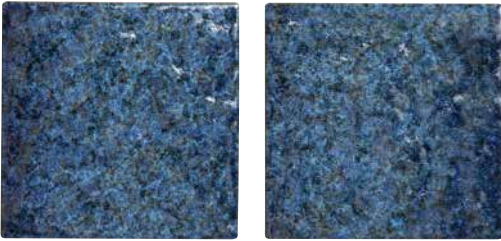

Bay Blue
FIJI-BAY