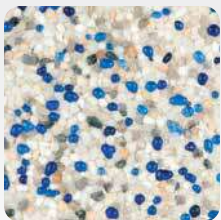

Sand **Mini**

Mauve

Mauve **Mini**

Emerald

Emerald **Mini**

French Gray

French Gray **Mini**

StoneScapes Tahoe Blue Mini Pebble

Regular & Mini Pebbles

Tahoe Blue

Tahoe Blue **Mini**

Midnight Blue

Midnight Blue **Mini**

Cameroon

Mini Only

Tropics Blue

Tropics Blue **Mini**

Black

Black **Mini**

StoneScapes Touch of Glass Tropics Blue

Touch of Glass

Samples shown with a 3 bag formula

1 Bag

2 Bags

3 Bags

Salt & Pepper

Aqua White

Aqua Blue

French Gray

Tahoe Blue

Tropics Blue*

Midnight Blue