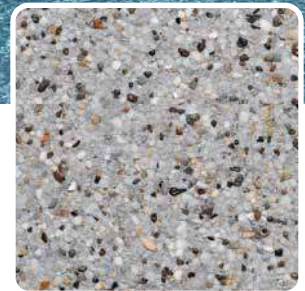

StoneScapes®
Small
Puerto Rico
Blend

Midnight
Blue

Pool Finish

Pool Elements featured on this page:

Geometric angles with layers upon layers of rustic stone surround cool blue water and a single ring of fire.