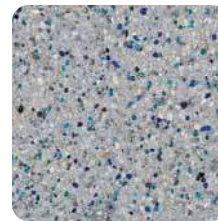

3 Bags

Aqua White 3

Samples shown with a 2 bag formula

Aqua Cool

Sand

Aqua Blue

Caribbean Blue

French Gray

Tahoe Blue

Tropics Blue*

Midnight Blue

Black

StoneScapes Aqua Blue Mini Pebble

Regular & Mini Pebbles

White

White **Mini**