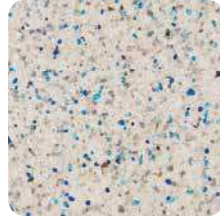

**New
Color**

Hokitika
Gorge

Small Puerto Rico Blend

1 Bag

2 Bags

3 Bags

Samples shown with a 2 bag formula

Aqua Cool