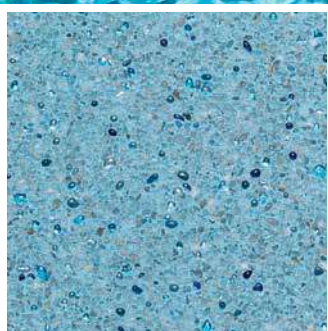

StoneScapes®

Tropics Blue

Pool Finish

Water Color

StoneScapes®
Mini
White
Pool Finish

Clean lines call for crystal clear water created by a StoneScapes White mini pebble pool finish.

**StoneScapes® Small
Puerto Rico Blend**