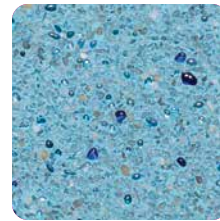

- Pool Finish: StoneScapes French Gray
- Pool & Spa Tile: Terrasini | Terra Blue
- Decking: Belgard® Lafitt Rustic Slab | Avondale
- Coping: Ivory Travertine
- Pergola with seating
- Tanning ledge
- Raised deck with spillover spa and firepit
- Landscape Lighting

Scan the QR Code

to see more
of this pool
finish.

StoneScapes Micro White

Micro Puerto Rico Blend

White

Summit Blue

Lake Tekapo

French Gray

Kenai Gray

Aqua Blue

Moraine

Black

Enjoy the rustic splendor of a pebble pool finish featuring rich, vibrant colors, and the silky smooth texture that only a small aggregate pool finish can provide.

StoneScapes Puerto Rico Blend Aqua Blue