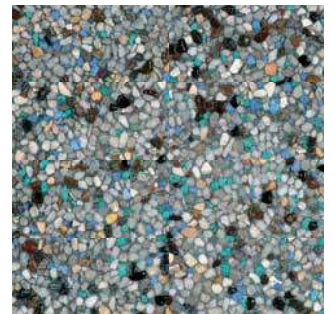

StoneScapes®

Tropics Blue

Pool Finish

Water Color

StoneScapes®
Mini
White
Pool Finish

Clean lines call for crystal clear water created by a StoneScapes White mini pebble pool finish.

**StoneScapes® Small
Puerto Rico Blend**