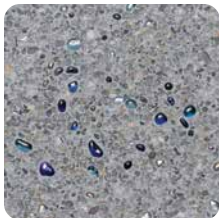

- Pool Finish: StoneScapes French Gray
- Pool & Spa Tile: Terrasini | Terra Blue
- Decking: Belgard® Lafitt Rustic Slab | Avondale
- Coping: Ivory Travertine
- Pergola with seating
- Tanning ledge
- Raised deck with spillover spa and firepit
- Landscape Lighting

Scan the QR Code

to see more
of this pool
finish.

StoneScapes Micro White

Micro Puerto Rico Blend

White

Summit Blue

Lake Tekapo

French Gray

Kenai Gray

Aqua Blue

Moraine

Black

Enjoy the rustic splendor of a pebble pool finish featuring rich, vibrant colors, and the silky smooth texture that only a small aggregate pool finish can provide.

StoneScapes Puerto Rico Blend Aqua Blue