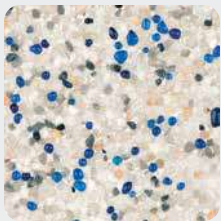

Sand **Mini**

Mauve

Mauve **Mini**

Emerald

Emerald **Mini**

French Gray

French Gray **Mini**

StoneScapes Tahoe Blue Mini Pebble

Regular & Mini Pebbles

Tahoe Blue

Tahoe Blue **Mini**

Midnight Blue

Midnight Blue **Mini**

Cameroon

Mini Only

Tropics Blue

Tropics Blue **Mini**

Black

Black **Mini**

StoneScapes Touch of Glass Tropics Blue

Touch of Glass

Samples shown with a 3 bag formula

1 Bag

2 Bags

3 Bags

Salt & Pepper

Aqua White

Aqua Blue

French Gray

Tahoe Blue

Tropics Blue*

Midnight Blue