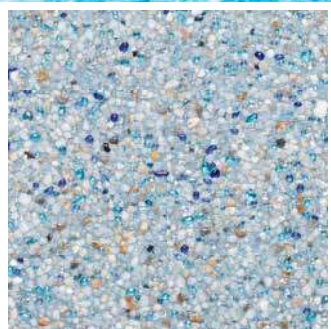

**StoneScapes® Small
Puerto Rico Blend**

Aqua White

Pool Finish

Sparkling sky-blue pool water is yours with this blend of iridescent glass beads and pebbles.