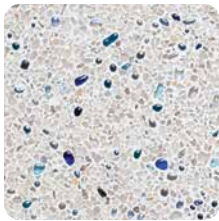

- Pool Finish: StoneScapes French Gray
- Pool & Spa Tile: Terrasini | Terra Blue
- Decking: Belgard® Lafitt Rustic Slab | Avondale
- Coping: Ivory Travertine
- Pergola with seating
- Tanning ledge
- Raised deck with spillover spa and firepit
- Landscape Lighting

Scan the QR Code

to see more
of this pool
finish.

StoneScapes Micro White

Micro Puerto Rico Blend

White

Summit Blue

Lake Tekapo

French Gray

Kenai Gray

Aqua Blue

Moraine

Black

Enjoy the rustic splendor of a pebble pool finish featuring rich, vibrant colors, and the silky smooth texture that only a small aggregate pool finish can provide.

StoneScapes Puerto Rico Blend Aqua Blue