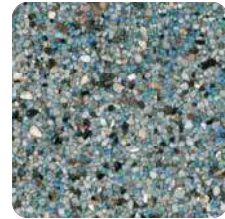

Sand **Mini**

Mauve

Mauve **Mini**

Emerald

Emerald **Mini**

French Gray

French Gray **Mini**

StoneScapes Tahoe Blue Mini Pebble

Regular & Mini Pebbles

Tahoe Blue

Tahoe Blue **Mini**

Midnight Blue

Midnight Blue **Mini**

Cameroon

Mini Only

Tropics Blue

Tropics Blue **Mini**

Black

Black **Mini**

StoneScapes Touch of Glass Tropics Blue

Touch of Glass

Samples shown with a 3 bag formula

1 Bag

2 Bags