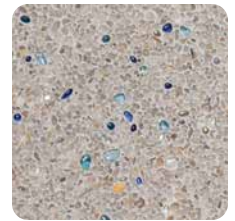

- Pool Finish: StoneScapes French Gray
- Pool & Spa Tile: Terrasini | Terra Blue
- Decking: Belgard® Lafitt Rustic Slab | Avondale
- Coping: Ivory Travertine
- Pergola with seating
- Tanning ledge
- Raised deck with spillover spa and firepit
- Landscape Lighting

Scan the QR Code

to see more
of this pool
finish.

StoneScapes Micro White

Micro Puerto Rico Blend

White

Summit Blue

Lake Tekapo

French Gray

Kenai Gray

Aqua Blue

Moraine

Black

Enjoy the rustic splendor of a pebble pool finish featuring rich, vibrant colors, and the silky smooth texture that only a small aggregate pool finish can provide.

StoneScapes Puerto Rico Blend Aqua Blue