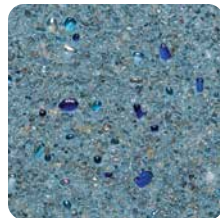

- Pool Finish: StoneScapes French Gray
- Pool & Spa Tile: Terrasini | Terra Blue
- Decking: Belgard® Lafitt Rustic Slab | Avondale
- Coping: Ivory Travertine
- Pergola with seating
- Tanning ledge
- Raised deck with spillover spa and firepit
- Landscape Lighting

Scan the QR Code

to see more
of this pool
finish.

StoneScapes Micro White

Micro Puerto Rico Blend

White

Summit Blue

Lake Tekapo

French Gray

Kenai Gray

Aqua Blue

Moraine

Black

Enjoy the rustic splendor of a pebble pool finish featuring rich, vibrant colors, and the silky smooth texture that only a small aggregate pool finish can provide.

StoneScapes Puerto Rico Blend Aqua Blue