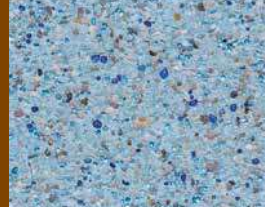

Aqua White 3

**New
Color**

Hokitika
Gorge