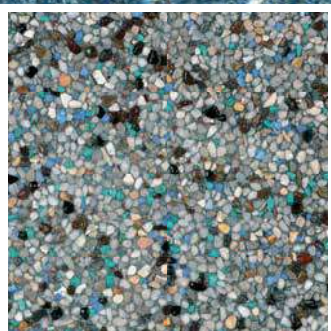

Aqua White

Pool Finish

Sparkling sky-blue pool water is yours with this blend of iridescent glass beads and pebbles.

StoneScapes® Small
Puerto Rico Blend

Aqua Blue

Pool Finish

This stunning geometric poolscape features StoneScapes Aqua Blue Puerto Rico Blend.

StoneScapes®
French Gray
Pool Finish

Bask in the crystal clear light blue waters created by a StoneScapes French Gray pool finish accented by your favorite NPT tile.

StoneScapes®

Tahoe Blue

Pool Finish

One of our most popular colors for more than two decades, StoneScapes Tahoe Blue creates a classic water color everyone will love.

**StoneScapes® Small
Puerto Rico Blend**

Midnight Blue

Pool Finish

Water created by StoneScapes Midnight Blue Puerto Rico Blend will make your day!

StoneScapes®
Tropics Blue
Pool Finish

StoneScapes® Regular Tropics Blue pebble pool finish produces dark blue to teal water color. Its rich hue makes it easy to pair with tiles and hardscapes, especially those with green or other earth tones.