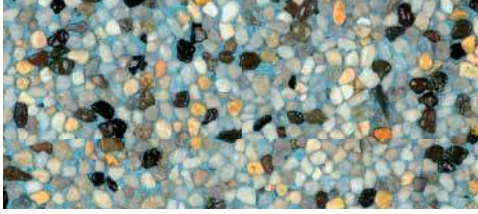

3 Bags

Aqua White 3

Samples shown with a 2 bag formula

Aqua Cool

Sand

Aqua Blue

Caribbean Blue

French Gray

Tahoe Blue

Tropics Blue*

Midnight Blue

Black

StoneScapes Aqua Blue Mini Pebble

Regular & Mini Pebbles

White

White **Mini**

Salt & Pepper

Salt & Pepper **Mini**

Aqua Cool

Aqua Cool **Mini**

Aqua White

Aqua White **Mini**

Aqua Blue

Aqua Blue **Mini**

Irish Mist

Irish Mist **Mini**

Regular & Mini Pebbles

Jade

Jade **Mini**

Caribbean Blue

Caribbean Blue **Mini**

Sand