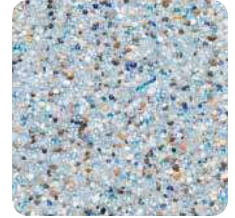

3 Bags

Aqua White 3

Samples shown with a 2 bag formula

Aqua Cool

Sand

Aqua Blue

Caribbean Blue

French Gray

Tahoe Blue

Tropics Blue*

Midnight Blue

Black

StoneScapes Aqua Blue Mini Pebble

Regular & Mini Pebbles

White

White **Mini**