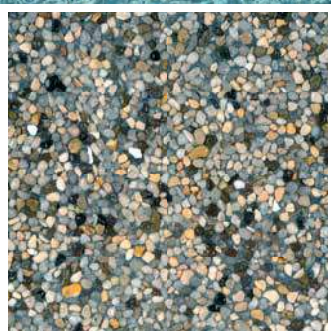

Aqua White

Pool Finish

Sparkling sky-blue pool water is yours with this blend of iridescent glass beads and pebbles.

StoneScapes® Small
Puerto Rico Blend

Aqua Blue

Pool Finish

This stunning geometric poolscape features StoneScapes Aqua Blue Puerto Rico Blend.

StoneScapes®
French Gray
Pool Finish

Bask in the crystal clear light blue waters created by a StoneScapes French Gray pool finish accented by your favorite NPT tile.

StoneScapes®

Tahoe Blue

Pool Finish

One of our most popular colors for more than two decades, StoneScapes Tahoe Blue creates a classic water color everyone will love.