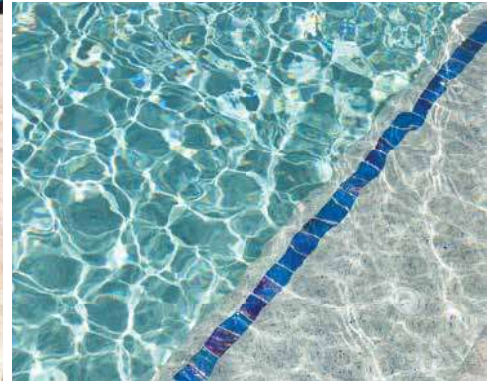

StoneScapes Micro White

Micro Puerto Rico Blend

Enjoy the rustic splendor of a pebble pool finish featuring rich, vibrant colors, and the silky smooth texture that only a small aggregate pool finish can provide.