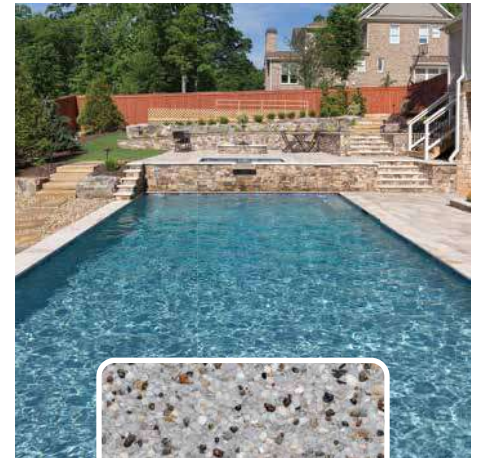

Pool Elements featured on this page:

Geometric angles with layers upon layers of rustic stone surround cool blue water and a single ring of fire.

- Pool Finish: StoneScapes French Gray
- Pool & Spa Tile: Terrasini | Terra Blue
- Decking: Belgard® Lafitt Rustic Slab | Avondale
- Coping: Ivory Travertine
- Pergola with seating
- Tanning ledge
- Raised deck with spillover spa and firepit
- Landscape Lighting

Scan the QR Code

to see more
of this pool
finish.