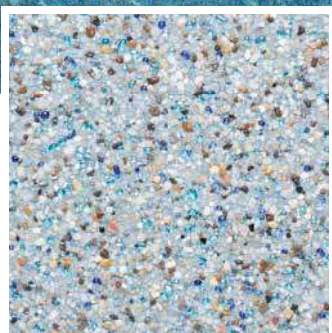

StoneScapes®

Tropics Blue

Pool Finish

Water Color

StoneScapes®
Mini
White
Pool Finish

Clean lines call for crystal clear water created by a StoneScapes White mini pebble pool finish.

**StoneScapes® Small
Puerto Rico Blend**

Hokitika Gorge

Pool Finish

Slide into a brand new NPT Pool Finish color!
This inviting water color is created with a proprietary
Puerto Rico Blend of turquoise pigment and
white pebbles.

**StoneScapes® Small
Puerto Rico Blend**

Aqua White

Pool Finish

Sparkling sky-blue pool water is yours with this blend of iridescent glass beads and pebbles.

StoneScapes® Small
Puerto Rico Blend

Aqua Blue

Pool Finish

This stunning geometric poolscape features StoneScapes Aqua Blue Puerto Rico Blend.