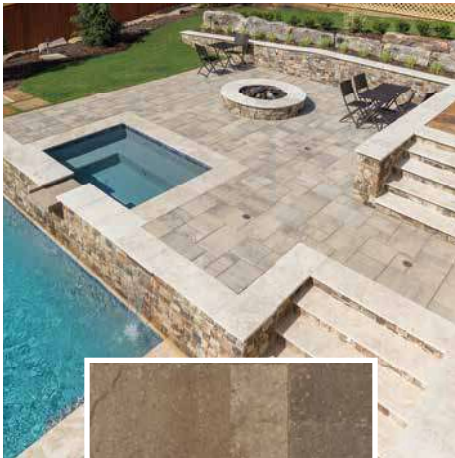

Pool Elements featured on this page:

Geometric angles with layers upon layers of rustic stone surround cool blue water and a single ring of fire.

- Pool Finish: StoneScapes French Gray
- Pool & Spa Tile: Terrasini | Terra Blue
- Decking: Belgard® Lafitt Rustic Slab | Avondale
- Coping: Ivory Travertine
- Pergola with seating
- Tanning ledge
- Raised deck with spillover spa and firepit
- Landscape Lighting

Scan the QR Code

to see more
of this pool
finish.