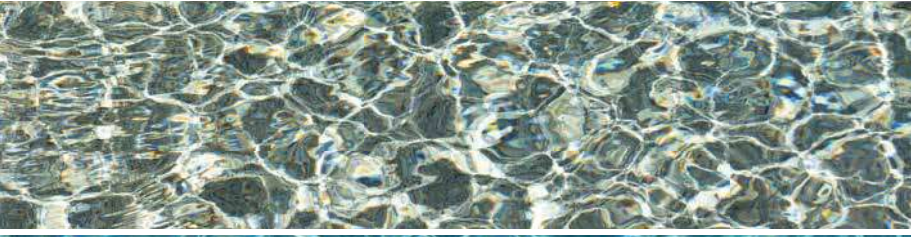

Blue Gray

Blue Gray Pool Finishes
= Blue Gray Watercolor

Dark Blue

Dark Blue Pool Finishes
= Dark Blue Watercolor

Deep Dark Green

Black Pool Finishes
= Deep Dark Green Watercolor

First, Decide...

whether you would like the water in your pool to appear blue or green.

For water that appears primarily blue,

select a finish with white, blue or gray pigment.

For water that appears primarily green,

look for green, tan, brown or black pigment.

Low Sun
Dawn

Sunny Sky
Morning

Subtle Changes