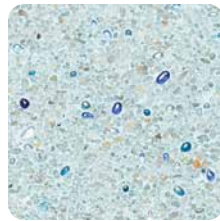

- Pool Finish: StoneScapes French Gray
- Pool & Spa Tile: Terrasini | Terra Blue
- Decking: Belgard® Lafitt Rustic Slab | Avondale
- Coping: Ivory Travertine
- Pergola with seating
- Tanning ledge
- Raised deck with spillover spa and firepit
- Landscape Lighting

Scan the QR Code

to see more
of this pool
finish.

StoneScapes Micro White

Micro Puerto Rico Blend

White

Summit Blue

Lake Tekapo

French Gray

Kenai Gray

Aqua Blue

Moraine

Black

Enjoy the rustic splendor of a pebble pool finish featuring rich, vibrant colors, and the silky smooth texture that only a small aggregate pool finish can provide.

StoneScapes Puerto Rico Blend Aqua Blue