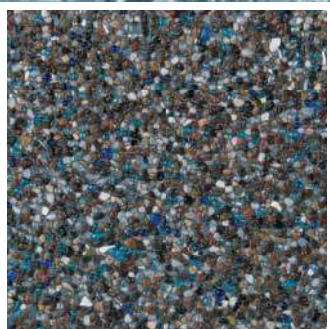

StoneScapes®
French Gray
Pool Finish

Bask in the crystal clear light blue waters created by a StoneScapes French Gray pool finish accented by your favorite NPT tile.

StoneScapes®

Tahoe Blue

Pool Finish

One of our most popular colors for more than two decades, StoneScapes Tahoe Blue creates a classic water color everyone will love.