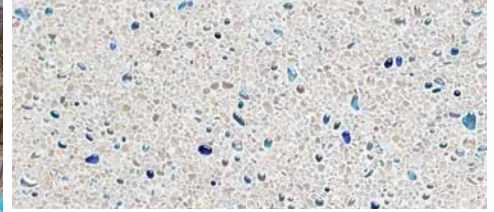

StoneScapes®
Small
Puerto Rico
Blend

Midnight
Blue

Pool Finish

Pool Elements featured on this page:

Geometric angles with layers upon layers of rustic stone surround cool blue water and a single ring of fire.

- Pool Finish: StoneScapes French Gray
- Pool & Spa Tile: Terrasini | Terra Blue
- Decking: Belgard® Lafitt Rustic Slab | Avondale
- Coping: Ivory Travertine
- Pergola with seating
- Tanning ledge
- Raised deck with spillover spa and firepit
- Landscape Lighting

Scan the QR Code

to see more
of this pool
finish.

StoneScapes Micro White

Micro Puerto Rico Blend

White

Summit Blue

Lake Tekapo

French Gray