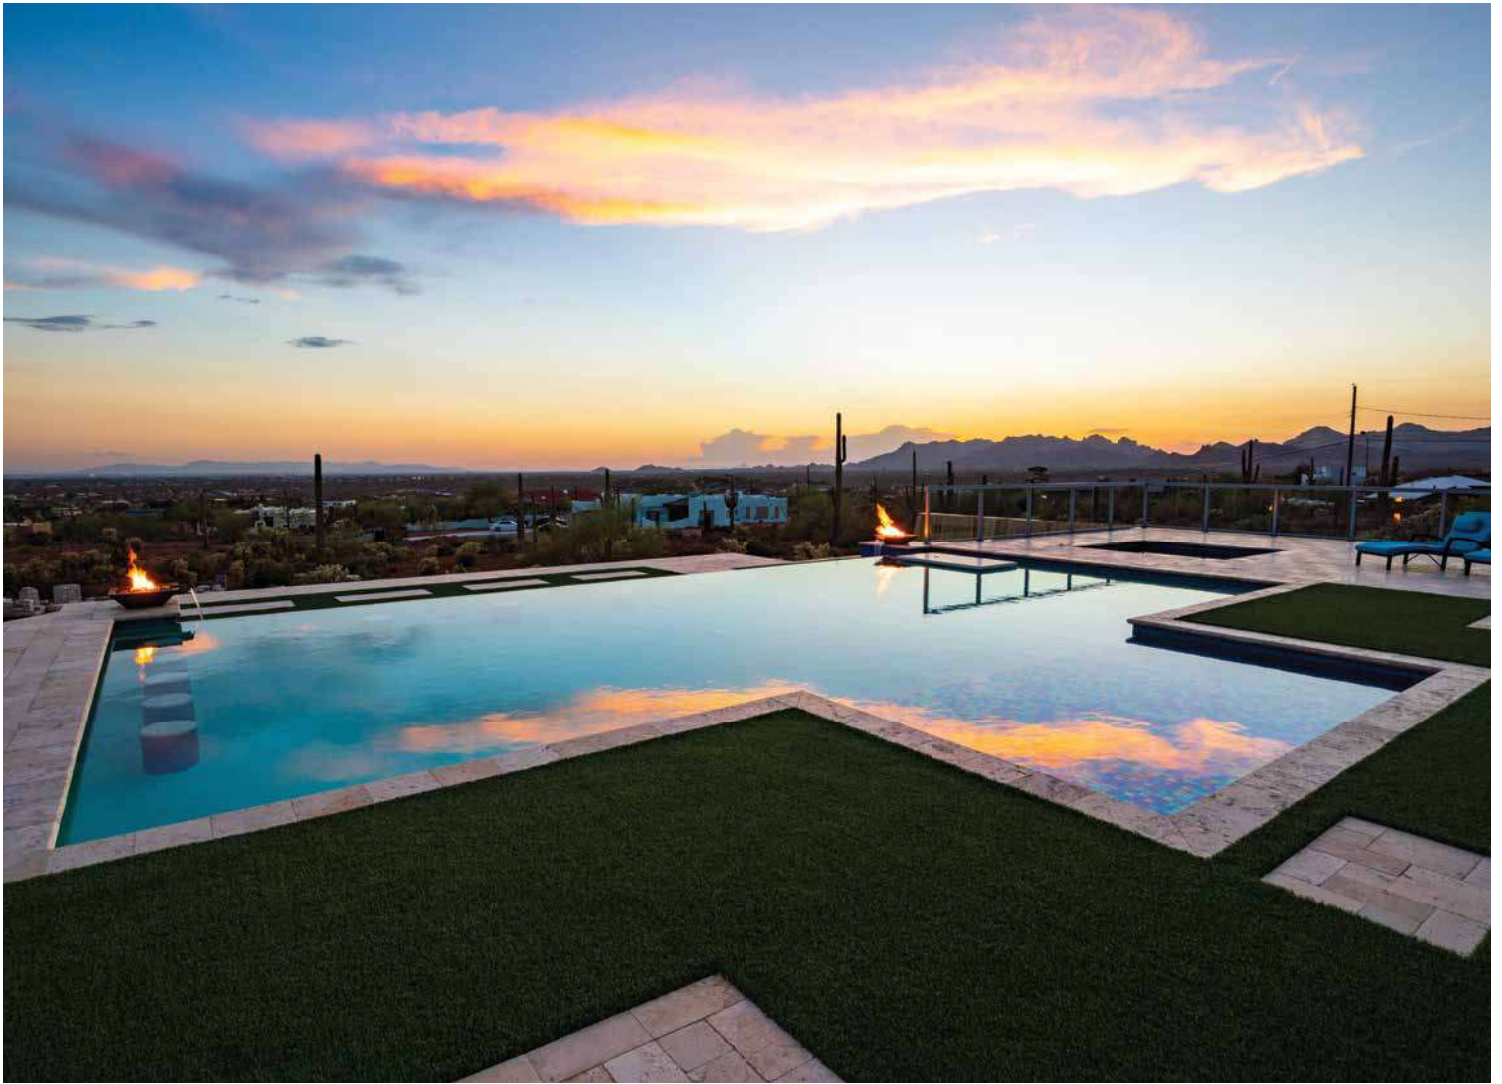

Where Outdoor Living Comes to Life®

Scan this QR code to visit ntpool.com.

Need Financing for your Outdoor Living Project?

Low Interest | Flexible Terms

Visit: ntpool.com/financing
for more details!

LightStream

Pool Finish featured on front cover: StoneScapes Micro Aqua White. Pool Finish featured on back cover: StoneScapes Micro White

Your dealer/builder/contractor ("Independent Contractor") is an independent business person and is not an agent of National Pool Tile, SCP Distributors LLC, Superior Pool Products LLC or any of their parents, subsidiaries, or affiliates (collectively referred to as "NPT/SCP/SPP"). The Independent Contractor has no authority to make any representations, statements, or commitments of any kind, or to take any action on behalf of, or to act for or represent NPT/SCP/SPP, and NPT/SCP/SPP does not accept any responsibility for any representations, statements or contracts made by any Independent Contractor. Color samples shown are representations of the actual product and are for identification purposes only. Shading and/or color variation is inherent to the materials comprising the product and should not be construed as a defect. Due to the inherent shading and color variations, we do not guarantee that the actual color will be an exact match to the image shown. Visit an NPT Design Center to view samples in person. Always check products for proper color and size prior to installation. Use constitutes acceptance of the product. Warranty claims cannot be considered once products are used or installed. Manufacturers reserve the right to change product selections and/or make product modifications. All products may not be available in all areas.

© 2022 Alliance Trading, Inc. | All rights reserved. | NPT-88-1000