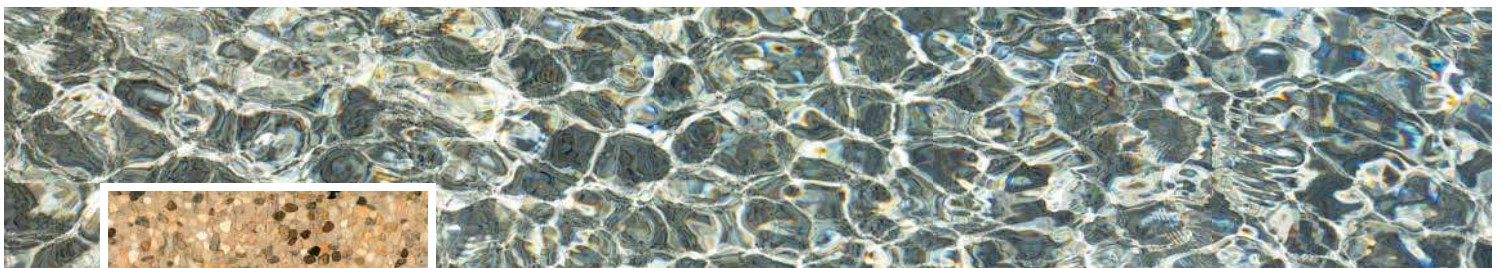

Aqua White

Pool Finish

Sparkling sky-blue pool water is yours with this blend of iridescent glass beads and pebbles.

StoneScapes® Small
Puerto Rico Blend

Aqua Blue

Pool Finish

This stunning geometric poolscape features StoneScapes Aqua Blue Puerto Rico Blend.

StoneScapes®
French Gray
Pool Finish

Bask in the crystal clear light blue waters created by a StoneScapes French Gray pool finish accented by your favorite NPT tile.

StoneScapes®

Tahoe Blue

Pool Finish

One of our most popular colors for more than two decades, StoneScapes Tahoe Blue creates a classic water color everyone will love.

**StoneScapes® Small
Puerto Rico Blend**

Midnight Blue

Pool Finish

Water created by StoneScapes Midnight Blue Puerto Rico Blend will make your day!

StoneScapes®
Tropics Blue
Pool Finish

StoneScapes® Regular Tropics Blue pebble pool finish produces dark blue to teal water color. Its rich hue makes it easy to pair with tiles and hardscapes, especially those with green or other earth tones.

StoneScapes®
Mini
Black
Pool Finish

Black pool finishes create gold water color in shallow areas and dramatic green water color in deeper areas.

StoneScapes®

Sand

Pool Finish

Capture the essence of your favorite vacation spot with the beach-inspired look and pebble texture of StoneScapes® Sand.