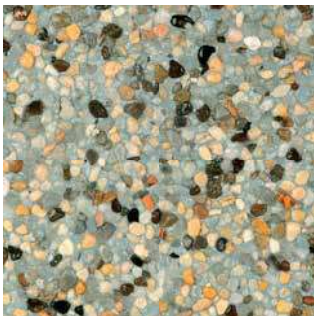

Low Sun
Dawn

Sunny Sky
Morning

Subtle Changes

in the appearance, created by the play of sunlight and shade, are part of the **inherent beauty** of your pool finish.

The color of your Pool Water will be **Uniquely Yours.**

Visit: nptpool.com