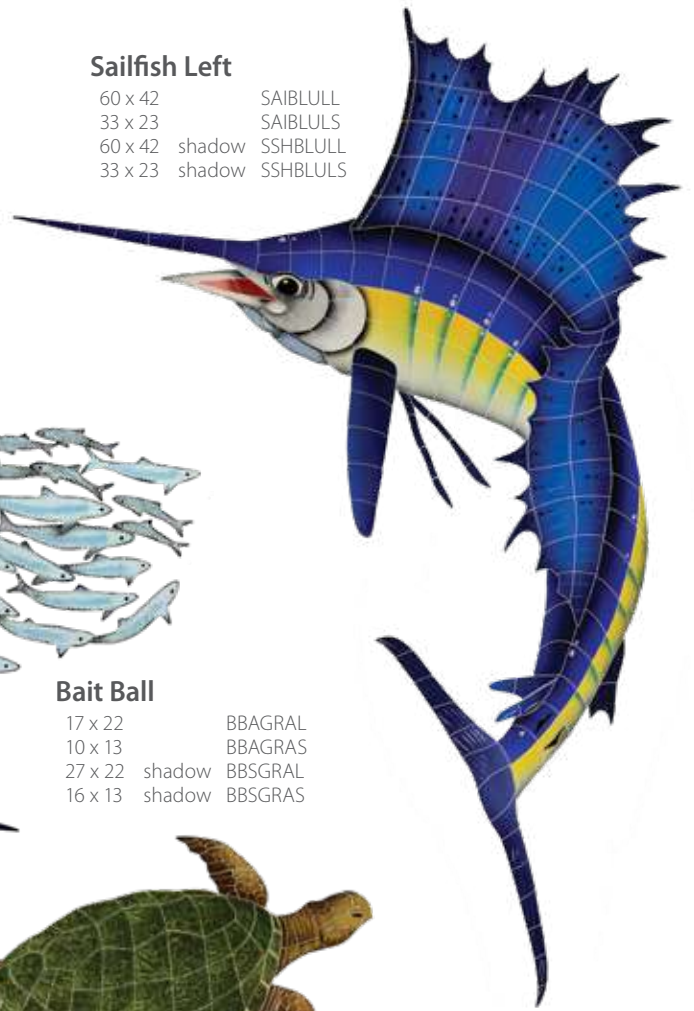

Tiger Tang Fish
5 x 8 blue TTABLUS
5 x 8 orange TTAORAS
5 x 8 yellow TTAYELS

Octopus
36 x 29 OCTLBLL
15 x 12 OCTLBLS

In Your Face Shark
38 x 42 SIFBLUL

Blue Swimmer Crab
7 x 12 CBSMCOOS

Crab
9 x 10 CRARES

Shark with shadow
24 x 61 SSHGRARL

Crab 16"
12 x 16 blue CRABLUM
12 x 16 brown CRABROM

Crab 8"
5 x 8 aqua CRAGREB
5 x 8 blue CRABLUB
5 x 8 brown CRABROB

Shadow Example

Sailfish Right

48 x 46 SAIBLURL
 27 x 20 SAIBLURS
 56 x 49 shadow SSHBLURL
 32 x 22 shadow SSHBLURS

Sailfish Left

60 x 42 SAIBLULL
 33 x 23 SAIBLULS
 60 x 42 shadow SSHBLULL
 33 x 23 shadow SSHBLULS

Sailfish Group

(1 left, 1 right, 1 FREE bait ball)
 66 x 92 SAIGRPL
 36 x 49 SAIGRPS
 74 x 95 shadow SSHGRPL
 41 x 51 shadow SSHGRPS