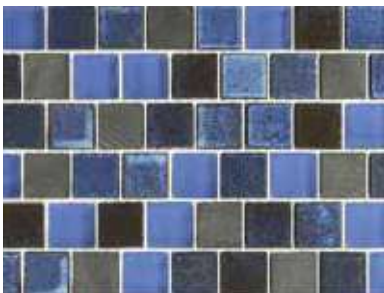

GM8153K1

Lunar Series

Dark Blue Blend

GL82323B2 1 x 1

Light Blue Blend

GL82323B1 1 x 1

Ocean Series

Dark Blue Blend