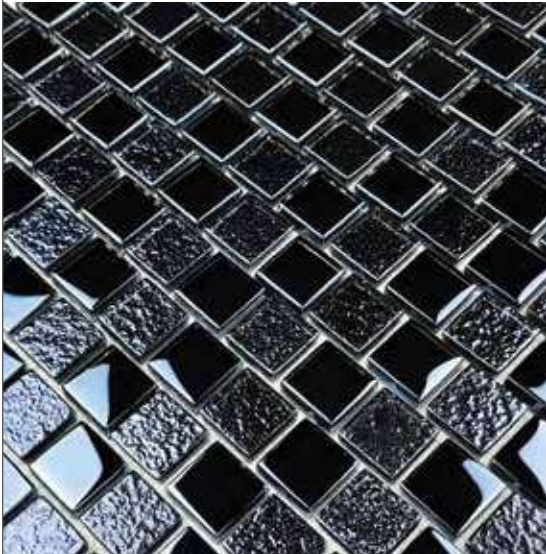

Shadow Blue †

SS82323B7 1 x 1

Gray

SS82323K2 1 x 1

Sophisticated and Stylish Glass Tile
Indulge yourself in the uncommon brilliance of glass mosaic tile by Artistry In Mosaics – frost proof quality that will last a lifetime.