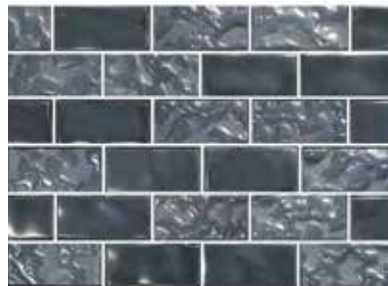

Titanium Series

Black Blend

GX82348K8 1 x 2
TRIM-GX82348K8 by the Linear Foot

Blue Blend

GX82348B16 1 x 2
TRIM-GX82348B16 by the Linear Foot

Navy Blend

GX82348B15 1 x 2
TRIM-GX82348B15 by the Linear Foot

Silver Blend

GX82348S1 1 x 2
TRIM-GX82348S1 by the Linear Foot

Mirage Series

Black Blend

GM8153K1 1.5 x 3

Blue Blend

GM8153B3 1.5 x 3

GM8153K1