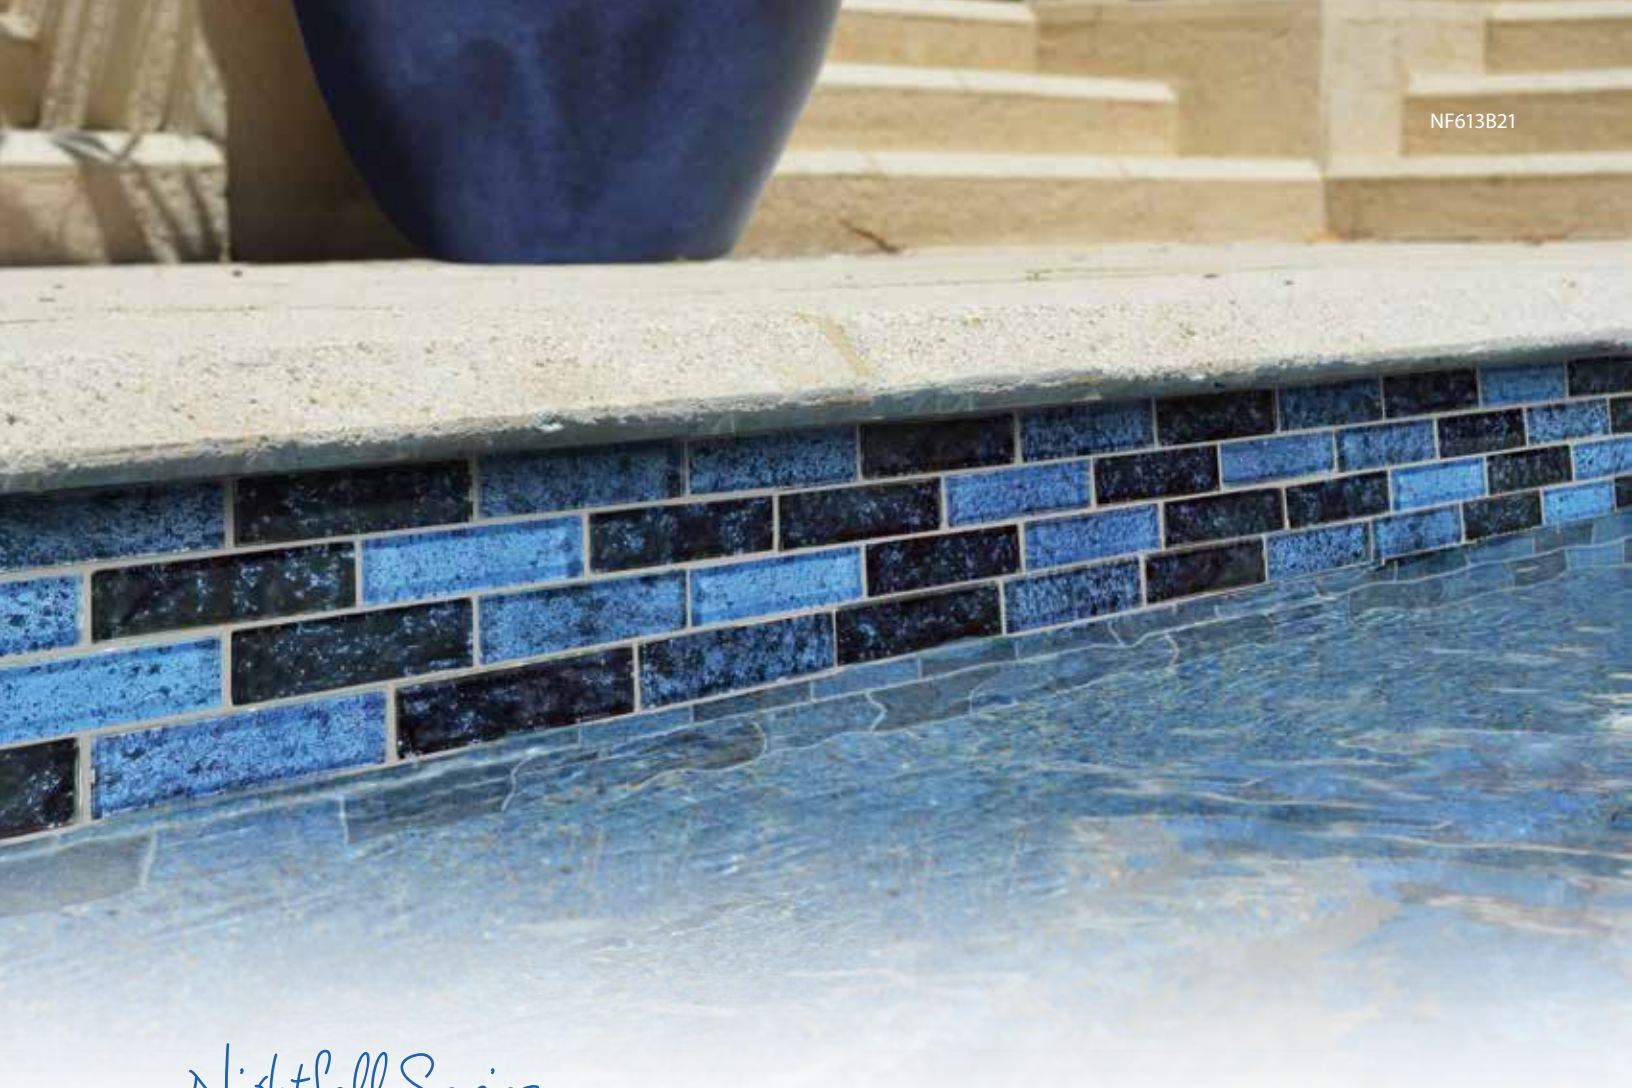

GT8M4896T4 mixed
TRIM-GT8M4896T4 by the Linear Foot

Nightfall Series