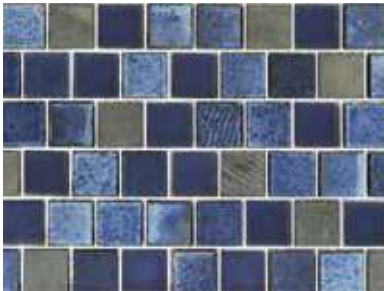

Lunar Series

Dark Blue Blend