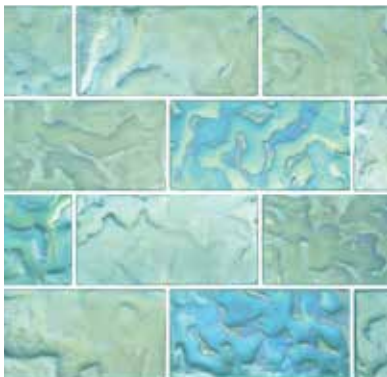

Jade

GS84896G1 2 x 4