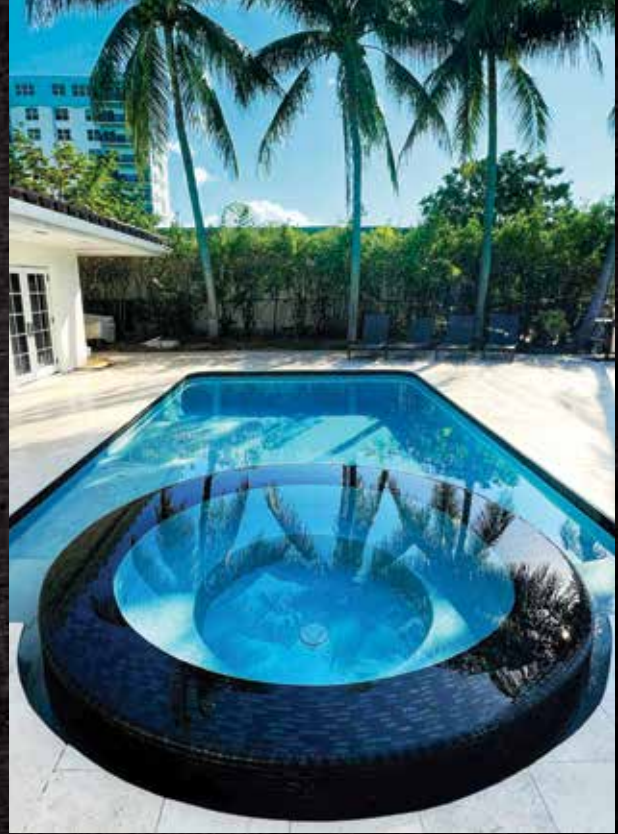

GG82348K9 & TRIM-GG82348K9
Photo courtesy of Helpflow Pools - Hollywood, FL