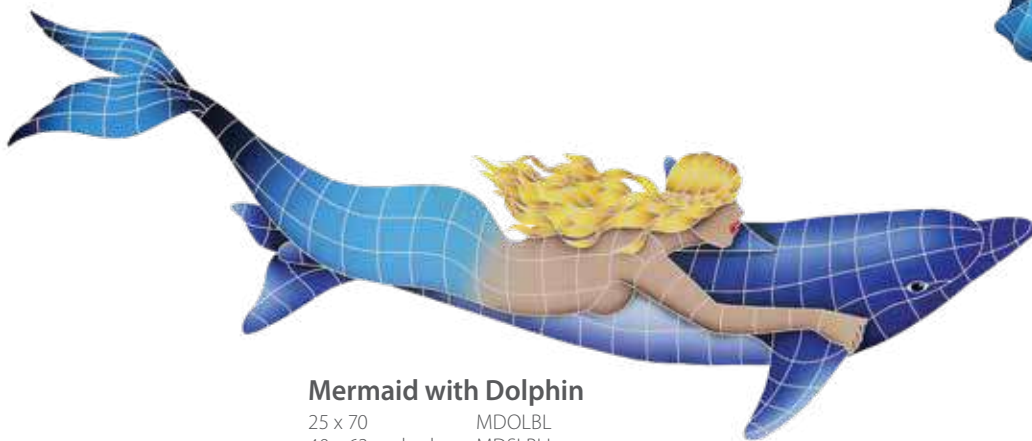

Enduring Beauty

Mermaid with Dolphin
25 x 70 MDOLBL
40 x 63 shadow MDSLBLE