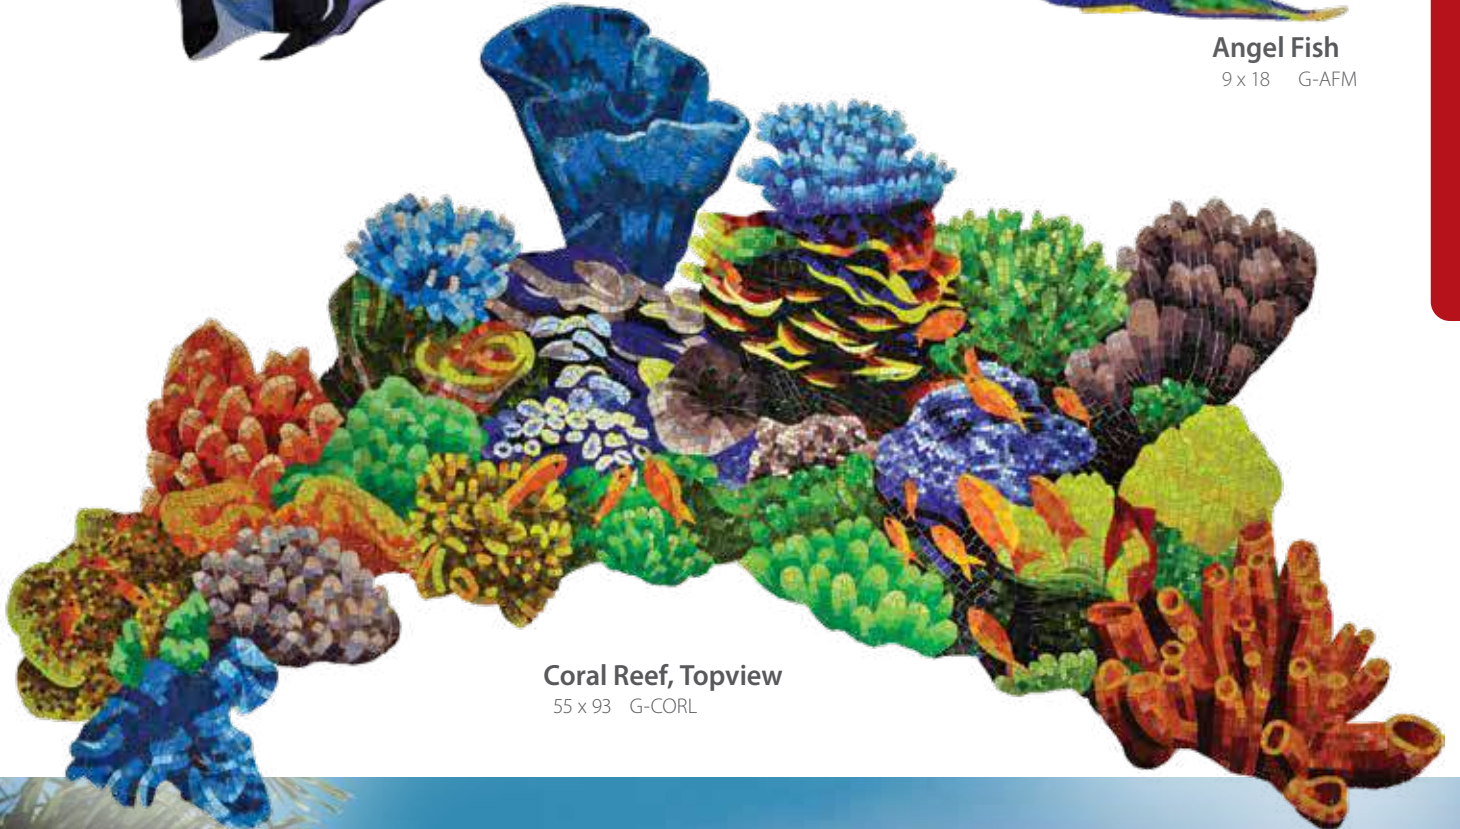

Octopus blue
36 x 27 G-OCMB

Seahorse blue
30 x 14 G-SHB

G-LTSHL

Moorish Idol
12 x 13 G-MFM

Surgeon Fish
6 x 10 G-SFS

Angel Fish
9 x 18 G-AFM

Coral Reef, Topview
55 x 93 G-CORL

MOSAIC TILE DESIGNS