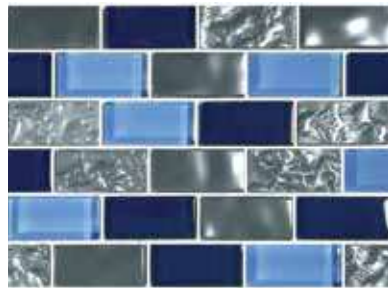

Morning Fog

TZ824B1 2 x 4
TRIM-TZ824B1 2 x 4

Titanium Series

Black Blend

GX82348K8 1 x 2
TRIM-GX82348K8 by the Linear Foot

Blue Blend

GX82348B16 1 x 2
TRIM-GX82348B16 by the Linear Foot

Navy Blend