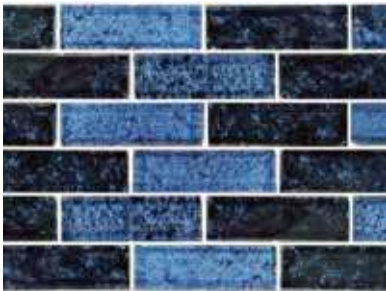

Turquoise

GT82323T4 1 x 1
GT82348T4 1 x 2
TRIM-GT82348T4 by the Linear Foot

GT8M4896T4 mixed
TRIM-GT8M4896T4 by the Linear Foot

Nightfall Series

Azure Black
NF613B21 1 x 3

NF6MXB21 mixed

TRIM-NF622B21 by the Linear Foot