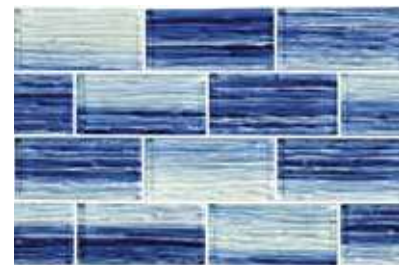

GX82348B15 1 x 2
TRIM-GX82348B15 by the Linear Foot

Silver Blend

GX82348S1 1 x 2
TRIM-GX82348S1 by the Linear Foot

Mirage Series

Black Blend

GM8153K1 1.5 x 3

Blue Blend

GM8153B3 1.5 x 3