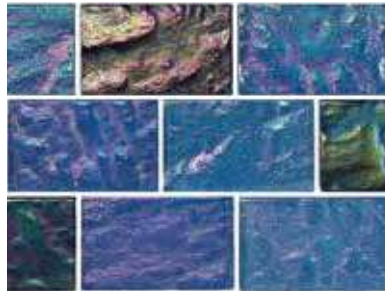

GM8153K1

Lunar Series

Dark Blue Blend

GL82323B2 1 x 1

Light Blue Blend

GL82323B1 1 x 1

Ocean Series

Dark Blue Blend