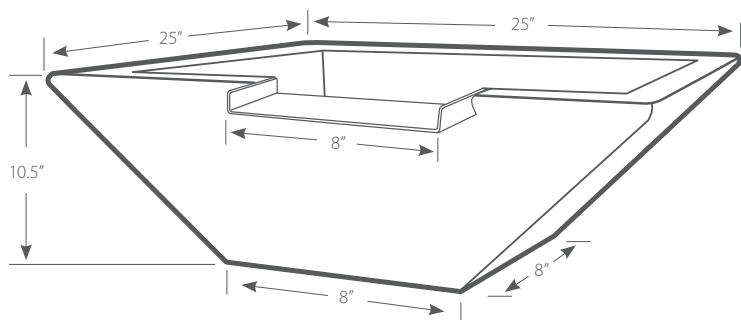

Construction

2" service opening
5000 PSI fiber reinforced concrete
Treated with penetrating water sealer
Glass tile installed with premium mortar and grout system