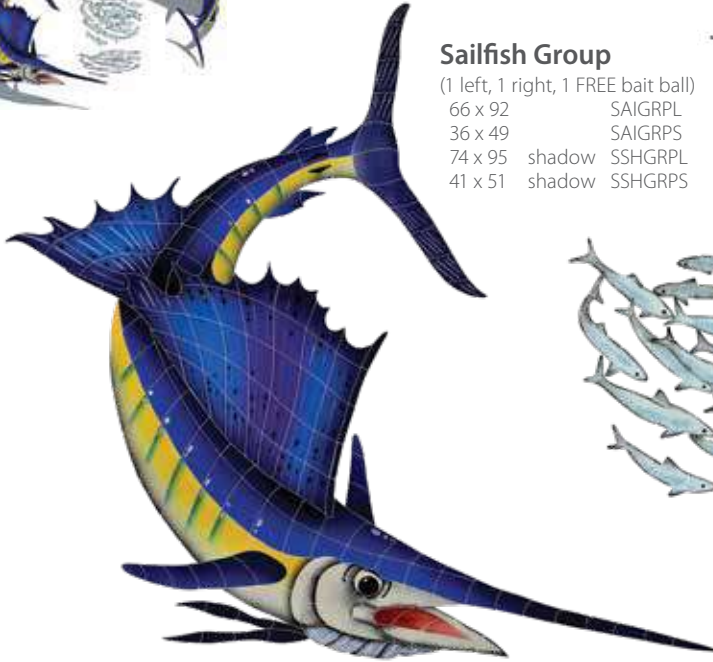

Shark with shadow
24 x 61 SSHGRARL

Crab 16"
12 x 16 blue CRABLUM
12 x 16 brown CRABROM

Crab 8"
5 x 8 aqua CRAGREB
5 x 8 blue CRABLUB
5 x 8 brown CRABROB

Shadow Example

Sailfish Right

48 x 46 SAIBLURL
 27 x 20 SAIBLURS
 56 x 49 shadow SSHBLURL
 32 x 22 shadow SSHBLURS

Sailfish Left

60 x 42 SAIBLULL
 33 x 23 SAIBLULS
 60 x 42 shadow SSHBLULL
 33 x 23 shadow SSHBLULS

Sailfish Group

(1 left, 1 right, 1 FREE bait ball)
 66 x 92 SAIGRPL
 36 x 49 SAIGRPS
 74 x 95 shadow SSHGRPL
 41 x 51 shadow SSHGRPS