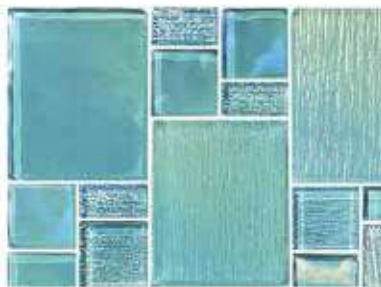

Metallic Gray
PS8154K11 1.5 x 4

Cloud Blue
PS8154B25 1.5 x 4

Cloud White
PS8154W3 1.5 x 4

Avalon Series

Blue
AV8MXB22 mixed

Seafoam
AV8MXT8 mixed

Gray
AV8MXK10 mixed

Crystal Iridescent Series