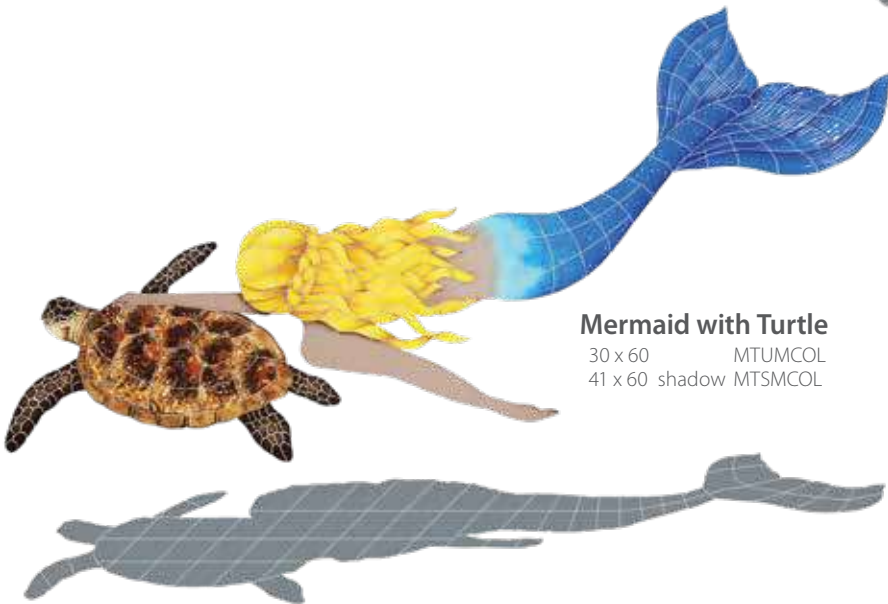

GW8M2348B10 & TRIM-GW8M2348B10
Photo courtesy of Almar Jackson Pools - Tequesta, FL

Handcrafted Mosaic Tile Designs for your pool and home

Shadow Example

Swimming Mermaid
 24 x 60 MSWBLUL
 28 x 60 shadow MSSBLUL