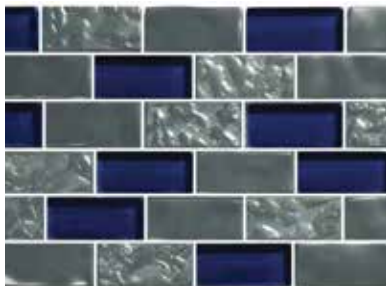

Morning Fog

TZ824B1 2 x 4
TRIM-TZ824B1 2 x 4

Titanium Series

Black Blend

GX82348K8 1 x 2
TRIM-GX82348K8 by the Linear Foot

Blue Blend

GX82348B16 1 x 2
TRIM-GX82348B16 by the Linear Foot

Navy Blend