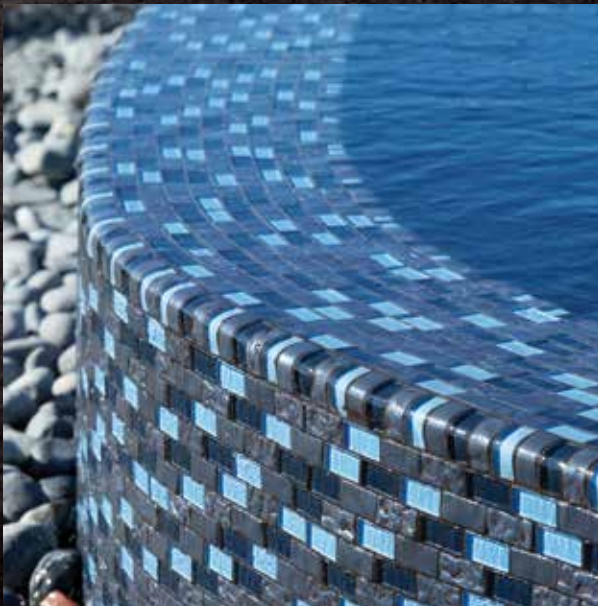

GX82348B16 & TRIM-GX82348B16
Photo courtesy of Elite Landscaping - Omaha, NE